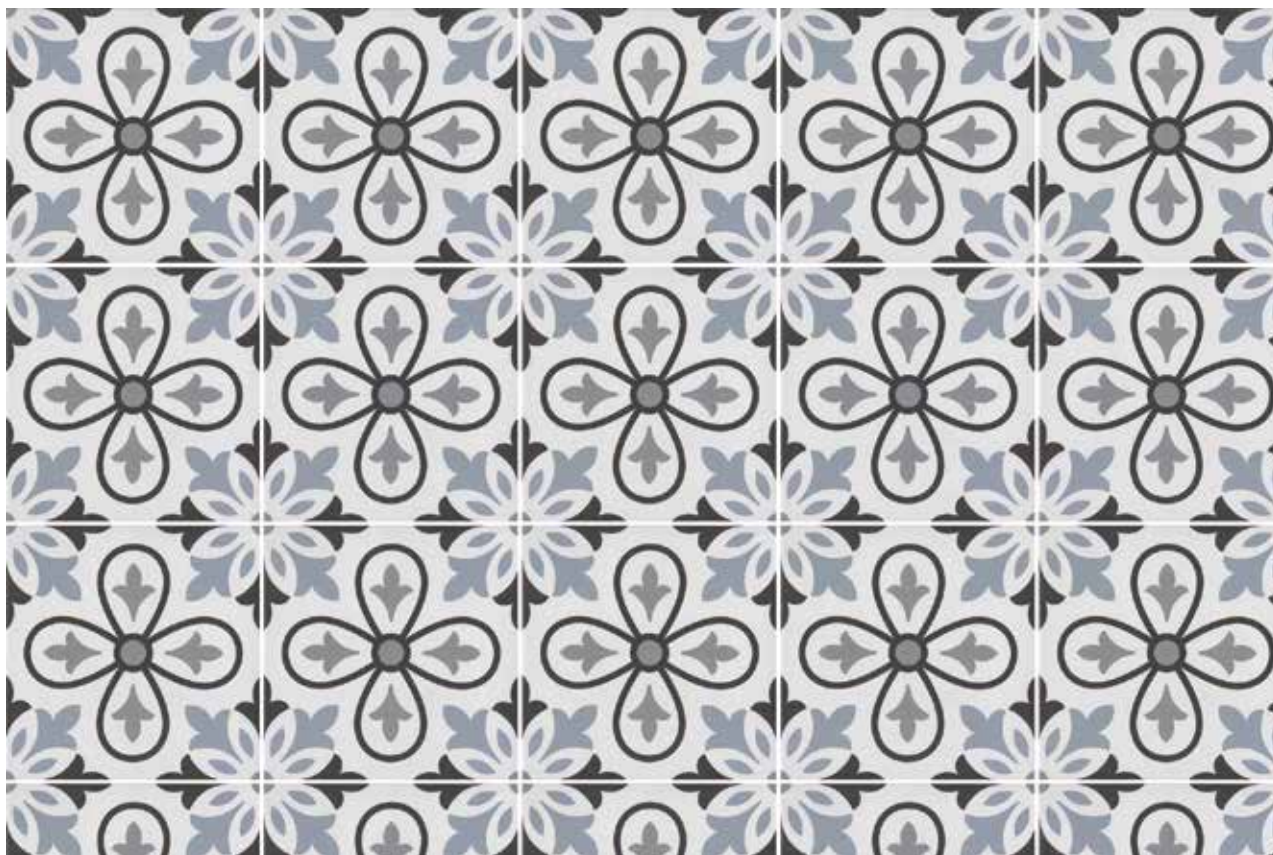

20x20 cm / 8"x8" / Black-White Decor / Matt