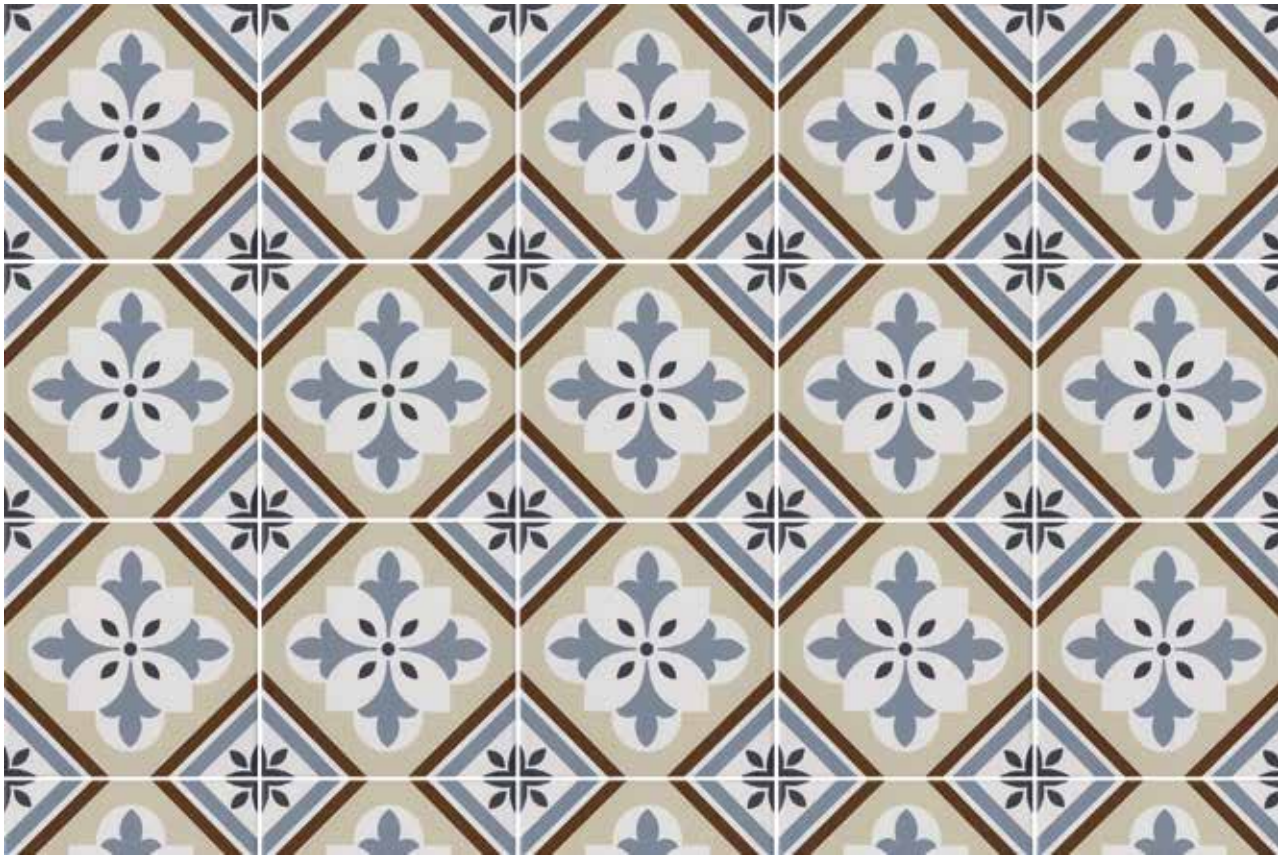

MICROMIX
ORLEANS

GLAZED PORCELAIN

20x20 cm / 8"x8" / Blue Decor / Matt

Usage Areas