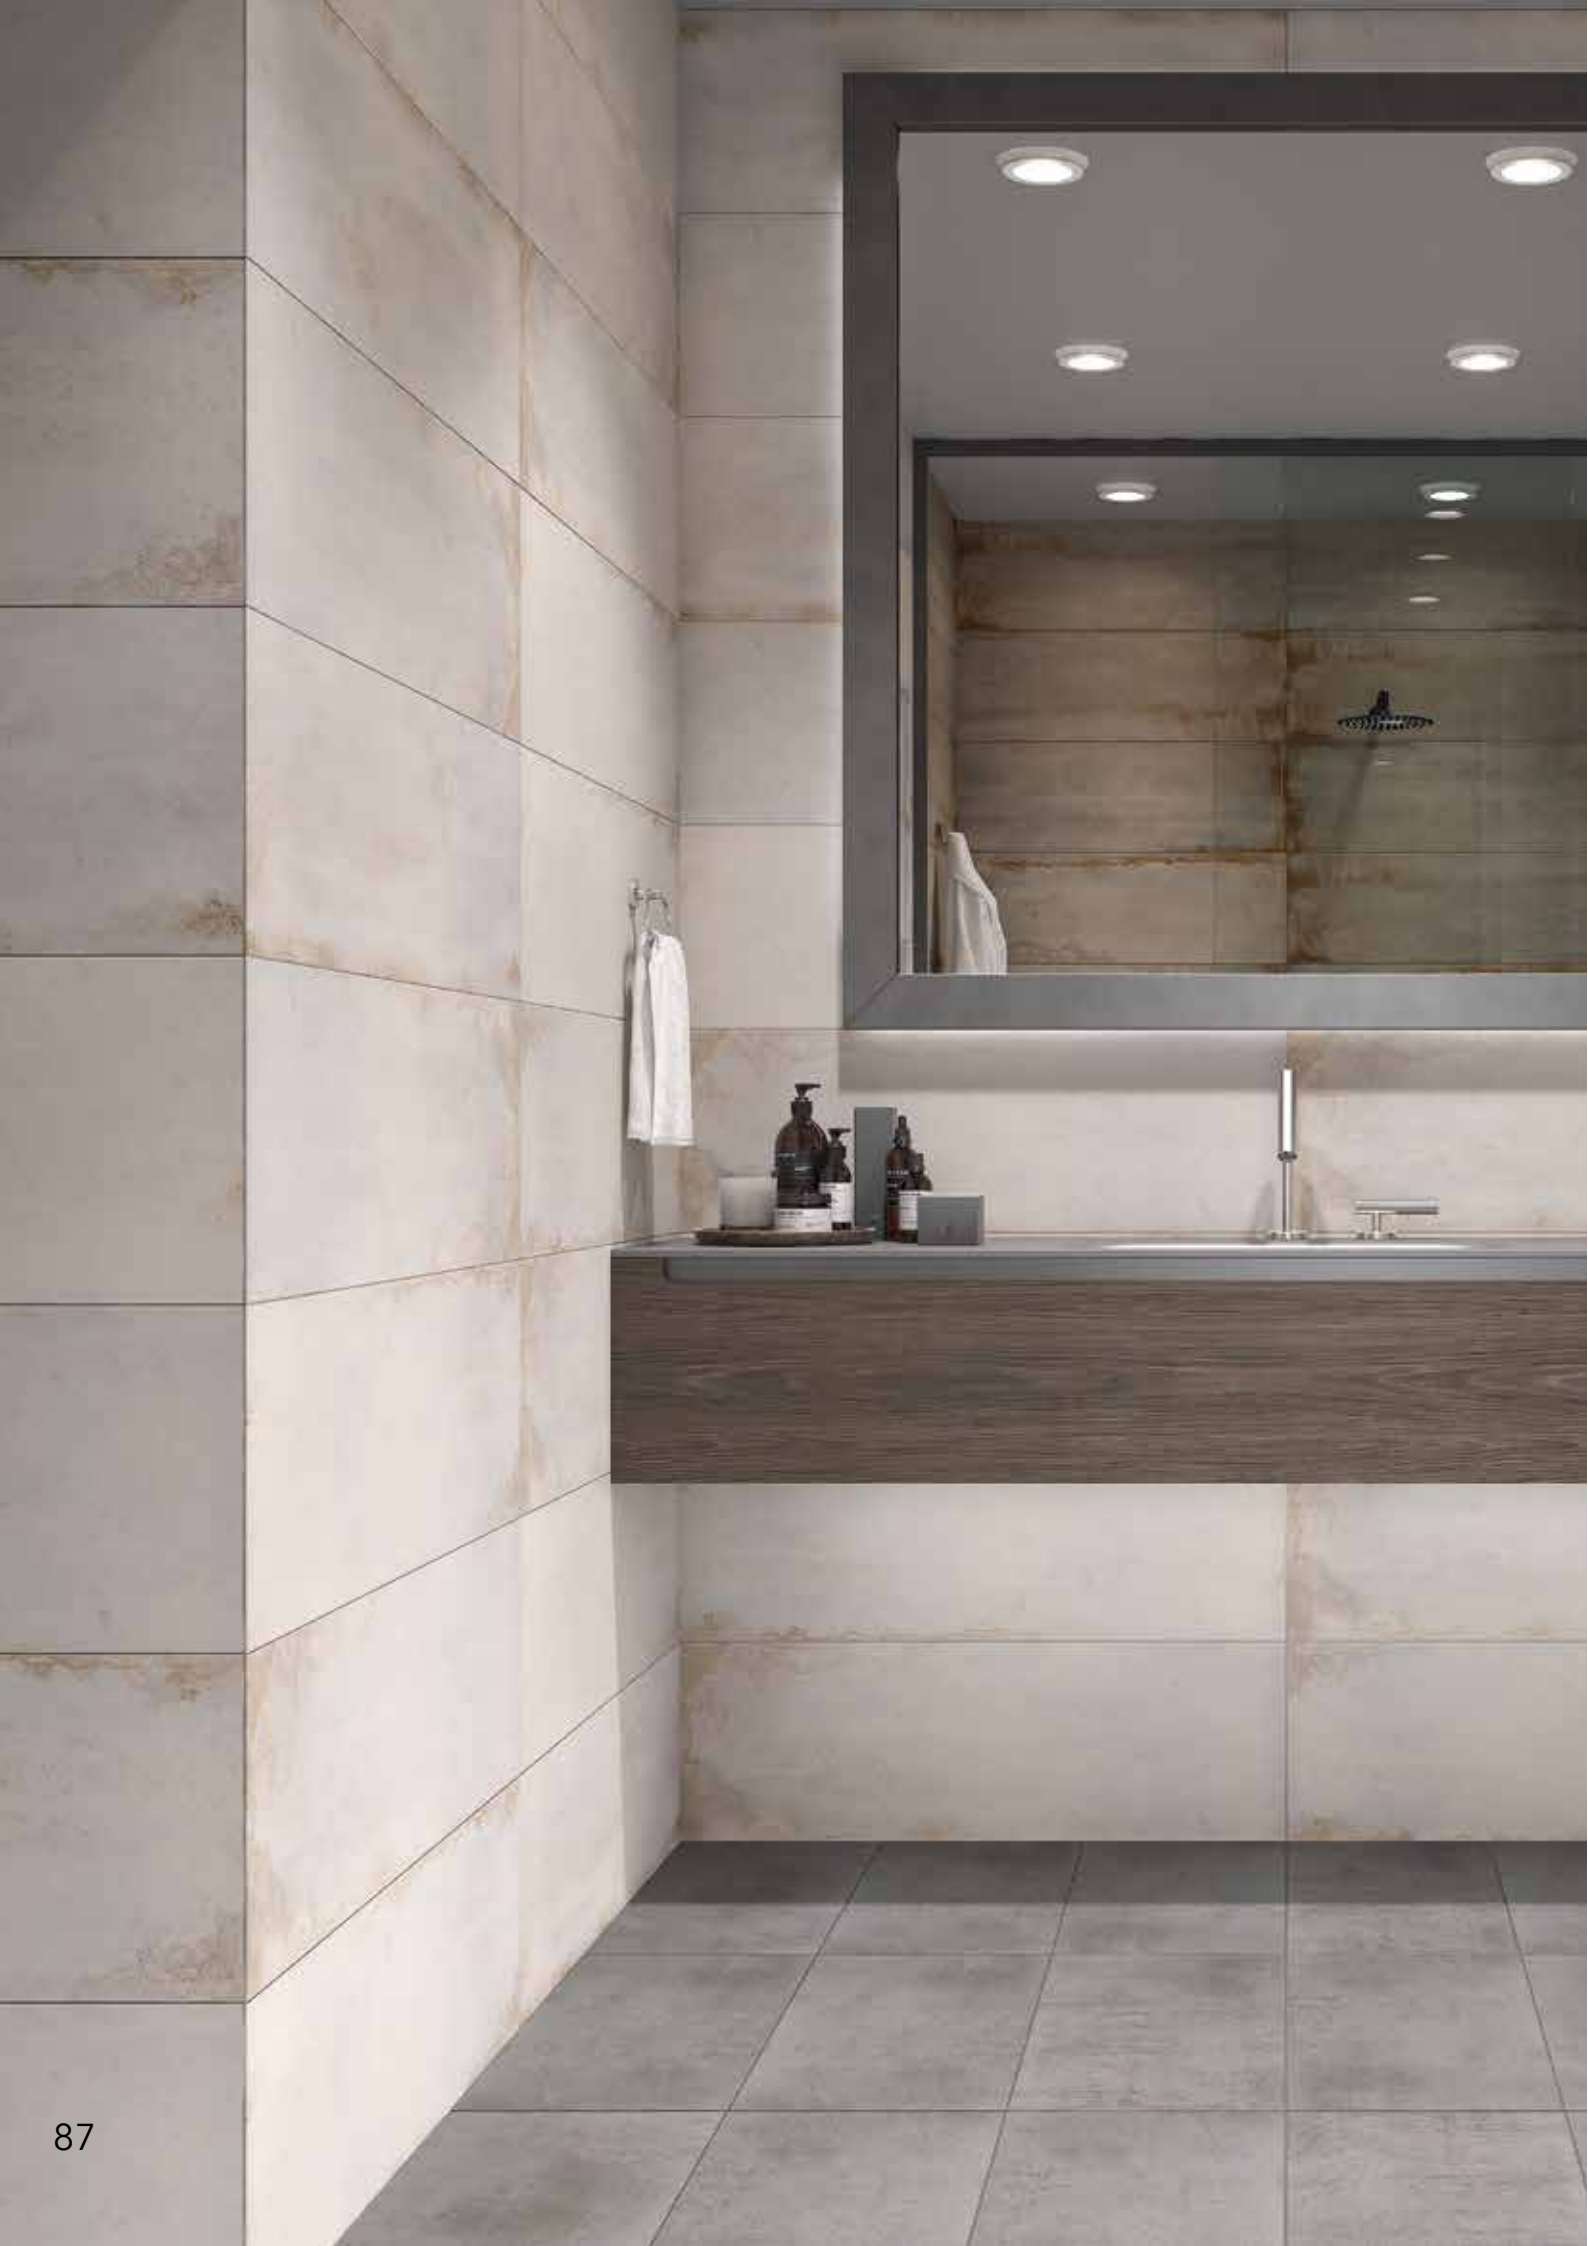

60x60 cm / 24"x24" / White / Matt

60x60 cm / 24"x24" / Grey / Matt

30x90 cm / 12"x36" / Dark Grey Decor / Matt

60x60 cm / 24"x24" / Dark Grey / Matt

Usage Areas

30x90 cm / 12"x36" / White / Matt

30x90 cm / 12"x36" / Grey / Matt