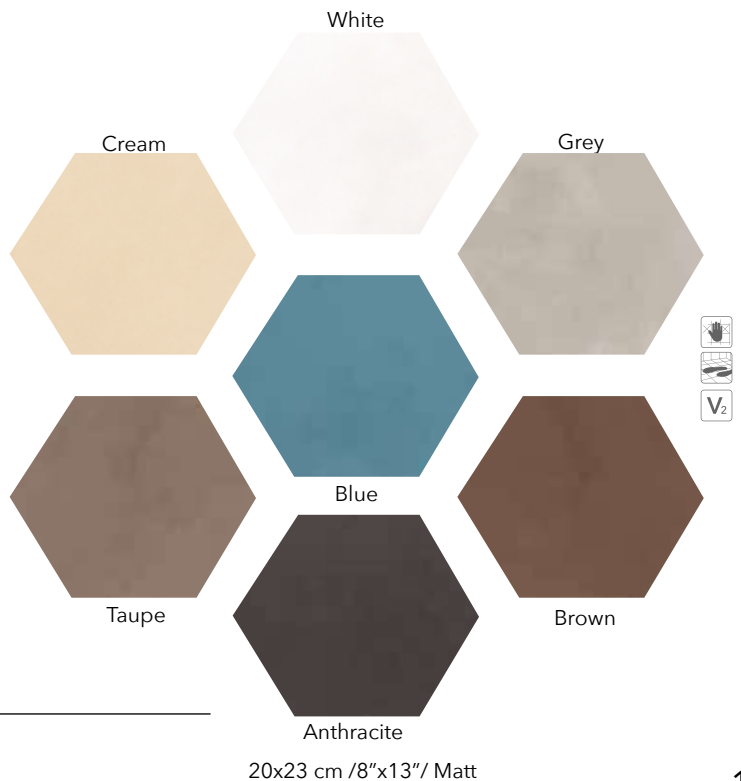

10x10 cm / 4"x4" / Grey
Dot Mount / Matt

10x10 cm / 4"x4" / Blue
Dot Mount / Matt

10x10 cm / 4"x4" / Taupe
Dot Mount / Matt

10x10 cm / 4"x4" / Brown
Dot Mount / Matt

10x10 cm / 4"x4" / Anthracite
Dot Mount / Matt