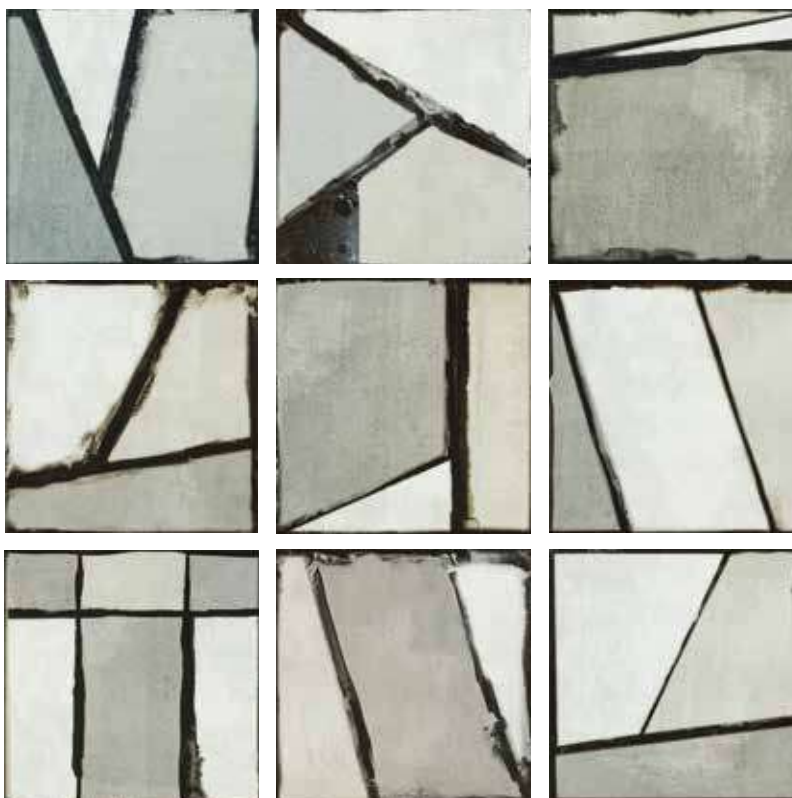

20x20 cm /8"x8"/ White / Matt

20x20 cm /8"x8"/ Cream / Matt

20x20 cm /8"x8"/ Grey / Matt

20x20 cm /8"x8"/ Taupe / Matt

20x20 cm /8"x8"/ Mix Decor/ Matt

Usage Areas

MICROMIX
EFES MARBLE

GLAZED PORCELAIN