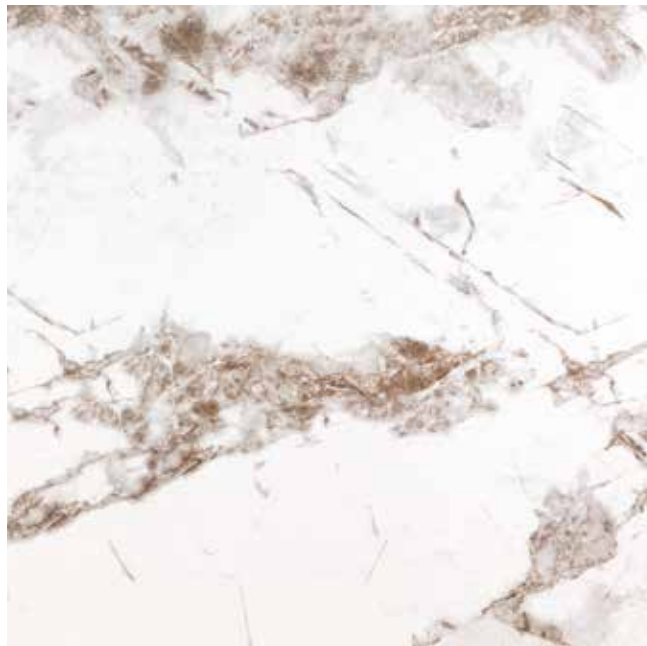

White / Soft / Lappato

Usage Areas