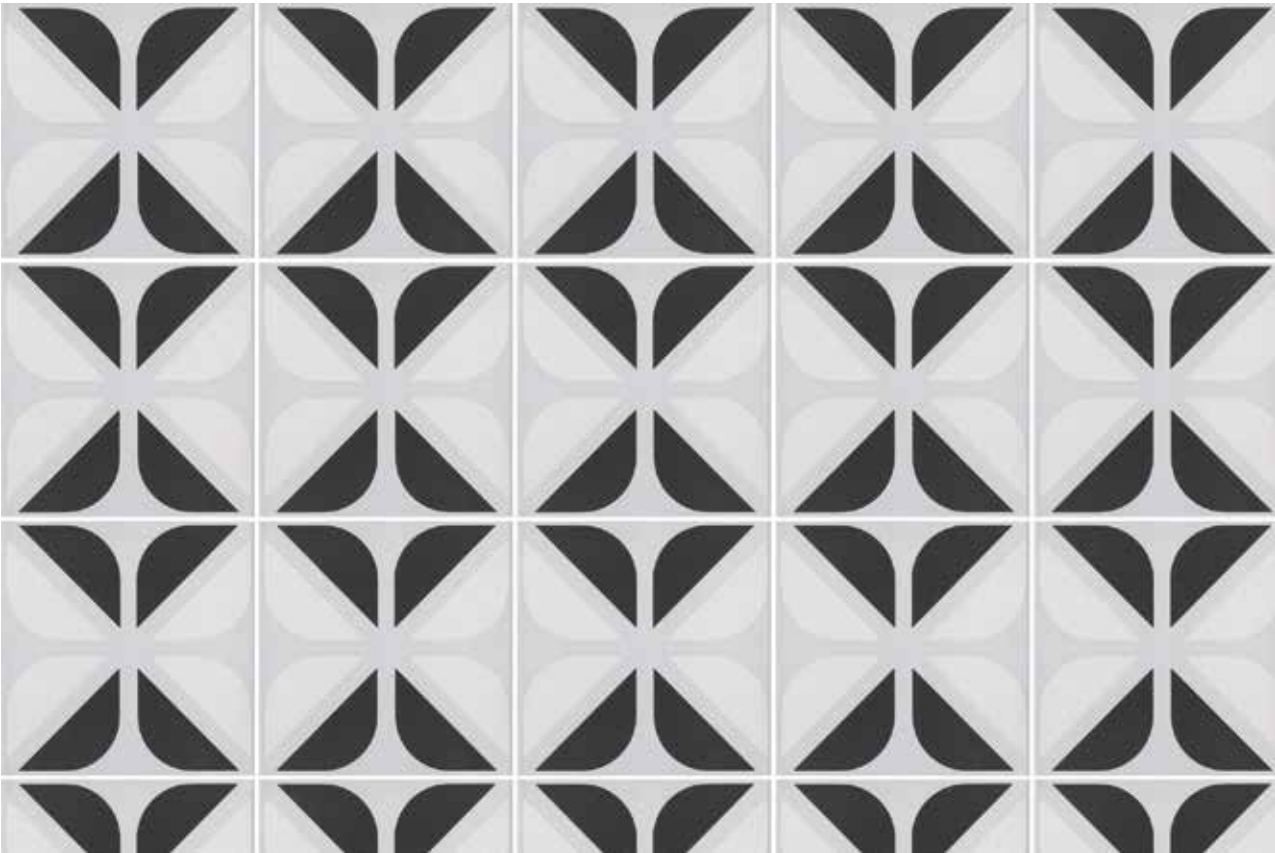

TREVO

20x20 cm /8"x8"/ Black-White Decor / Matt