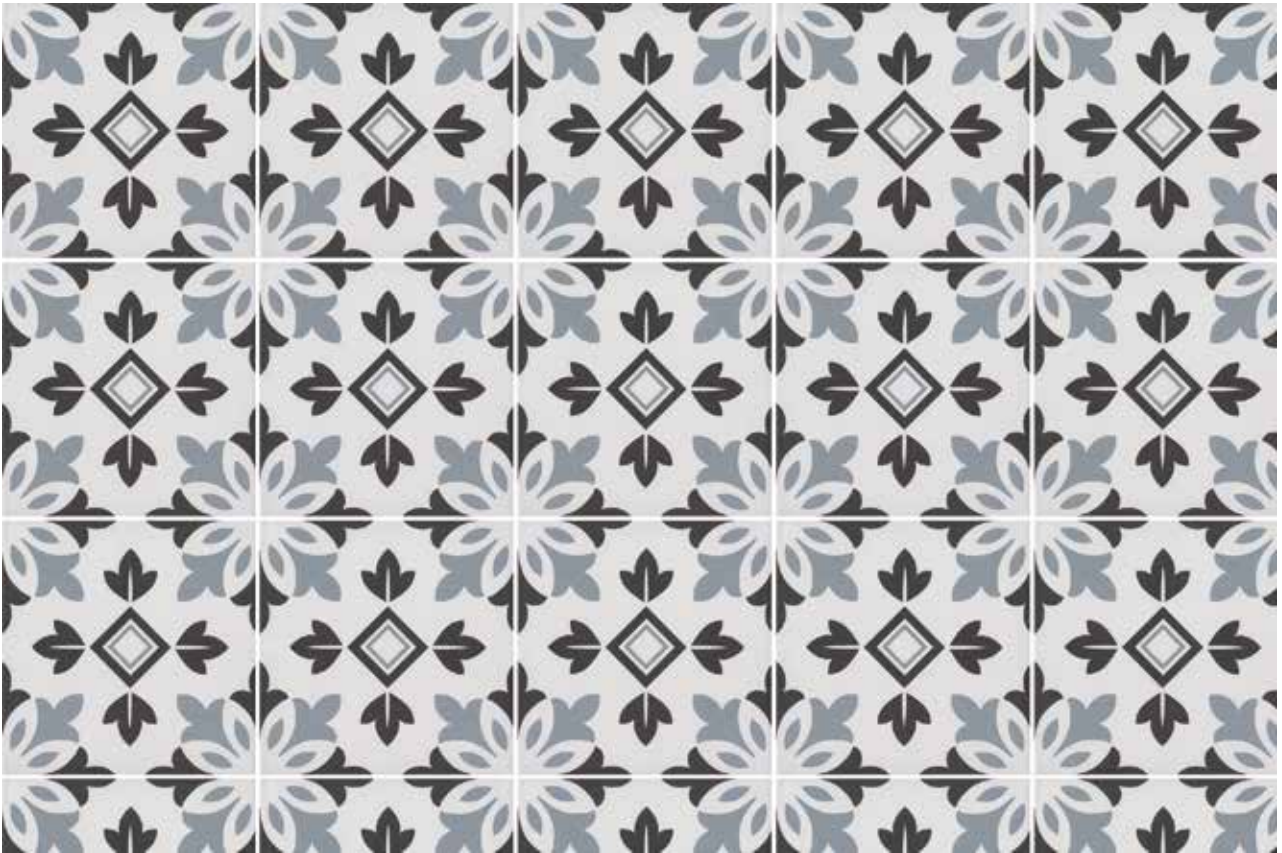

TREVO

20x20 cm /8"x8"/ Black-White Decor / Matt

Usage Areas

MICROMIX TULIPA

GLAZED PORCELAIN

20x20 cm / 8"x8" / White Decor / Matt

Usage Areas

Deep Stone