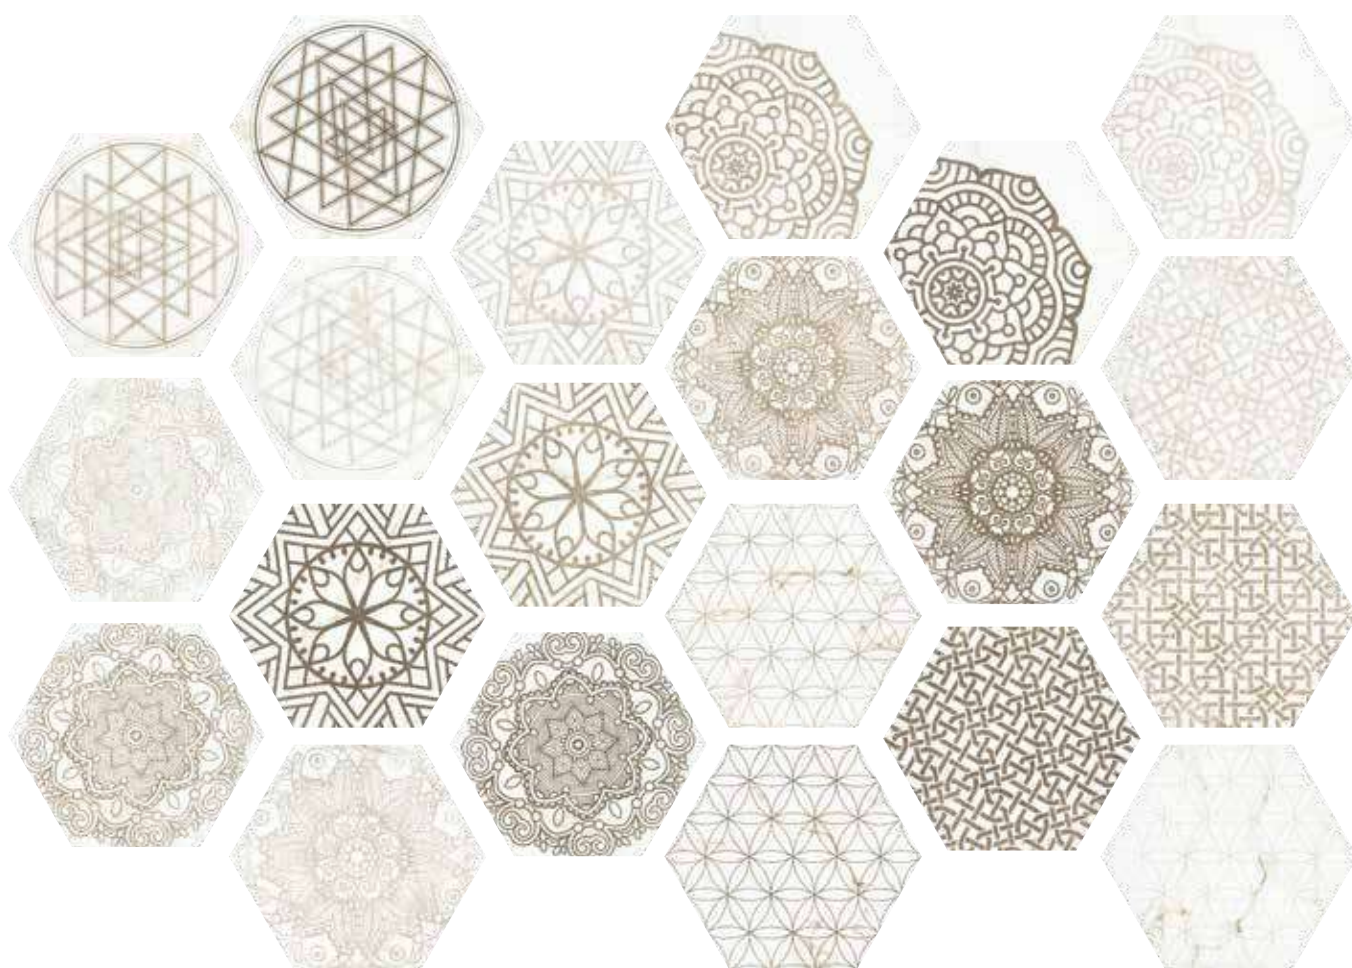

Black 4 Piece Decor

Usage Areas

MICROMIX
LACE

GLAZED PORCELAIN

LACE

20x23 cm /8"x9"/ Cappuccino / Matt

20x23 cm /8"x9"/ Mix 21 Pieces Decor / Matt

Usage Areas