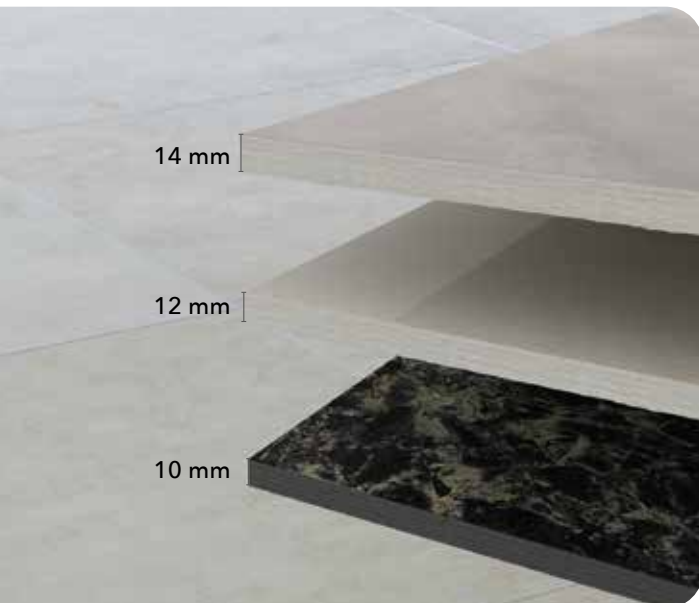

Non-crazing

The ends of Seranit porcelain tiles are slightly trimmed by using a system called Micropah.

As the four upper edges are beveled, this protects tiles against crazing and breaking that might be caused by heavy duty equipment.