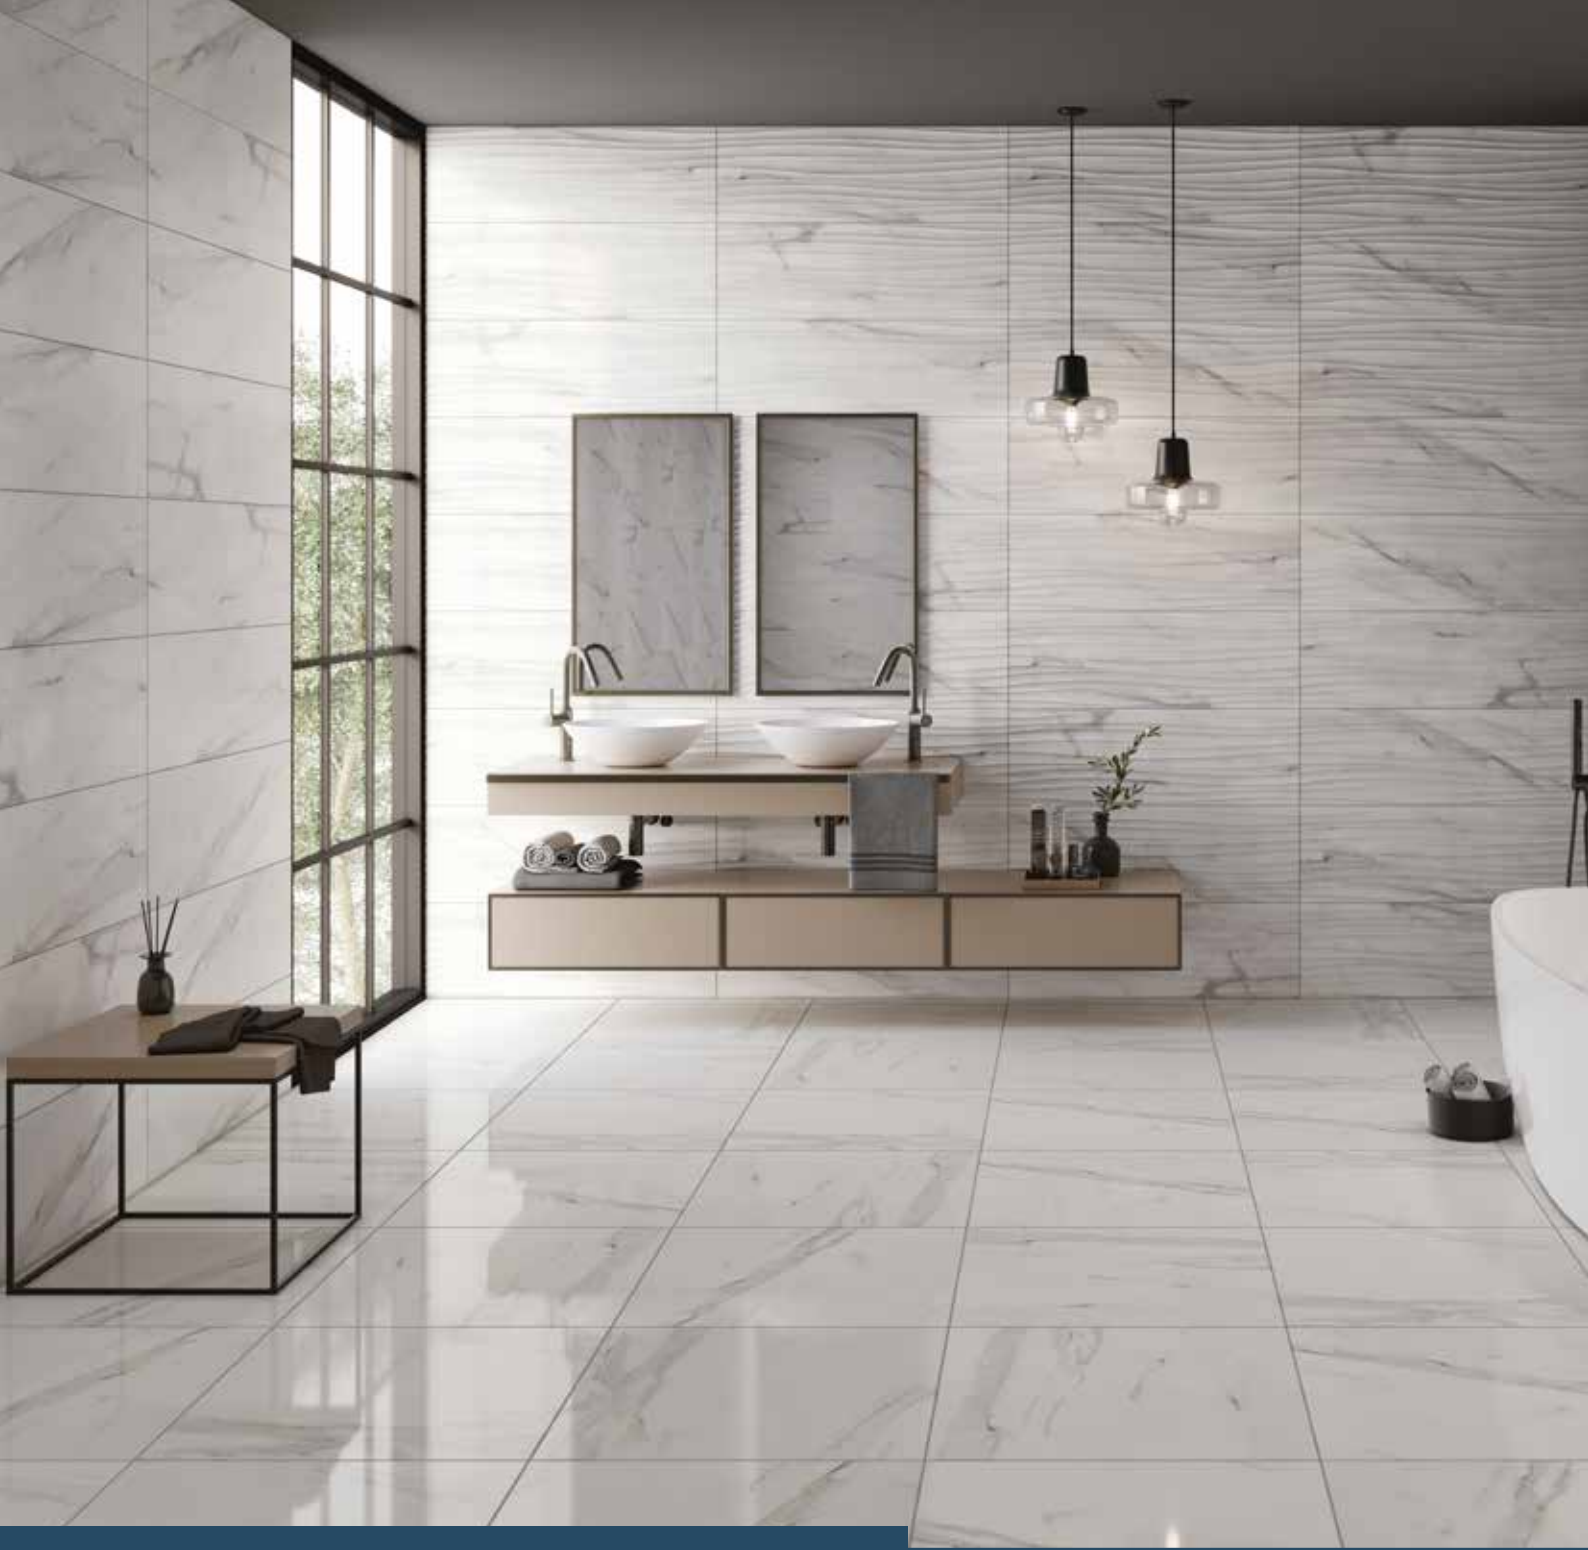

Bej / Beige

Gri / Grey

Sarı / Yellow

DUVAR&YER KAROLARI

WALL&FLOOR
COLLECTION