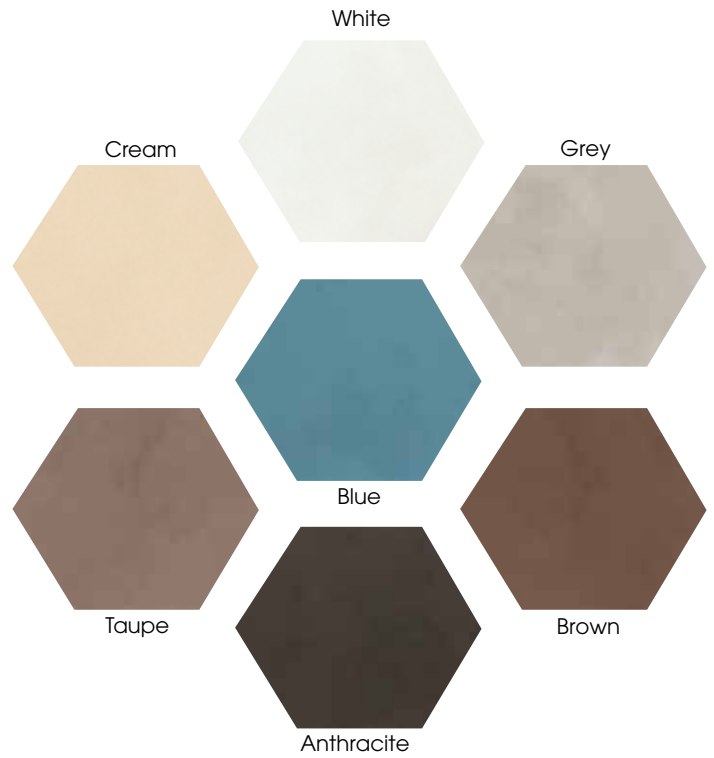

PASTEL

Usage Areas

*12 pieces 10x10 tiles are presented with nets.