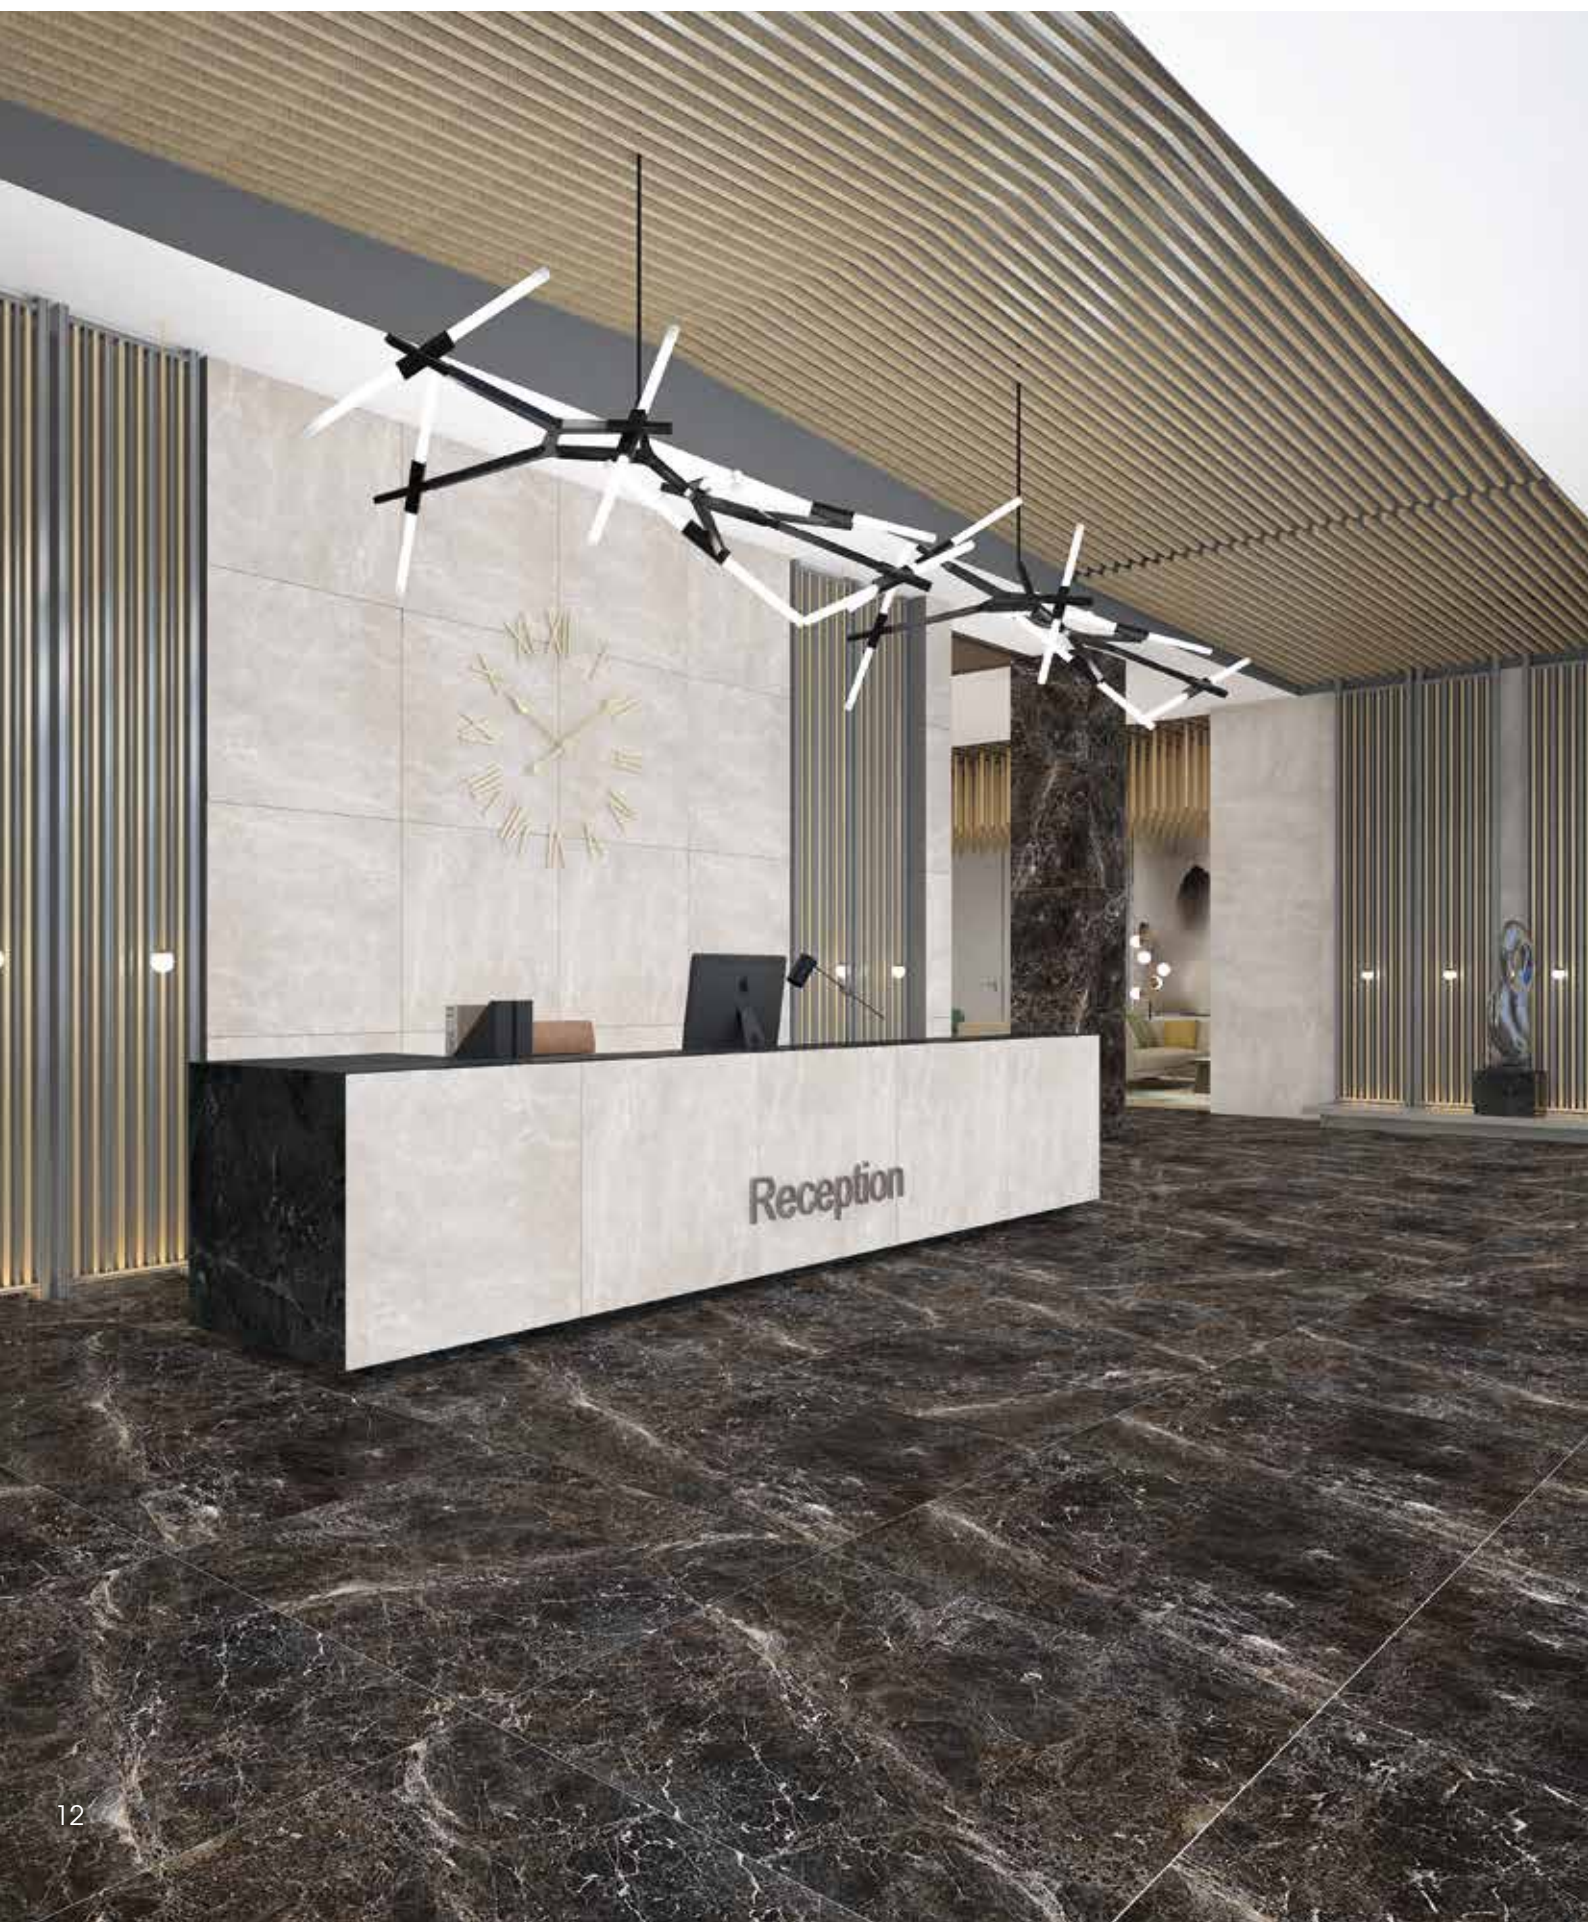

**MARBLE
ETNA**

GLAZED PORCELAIN