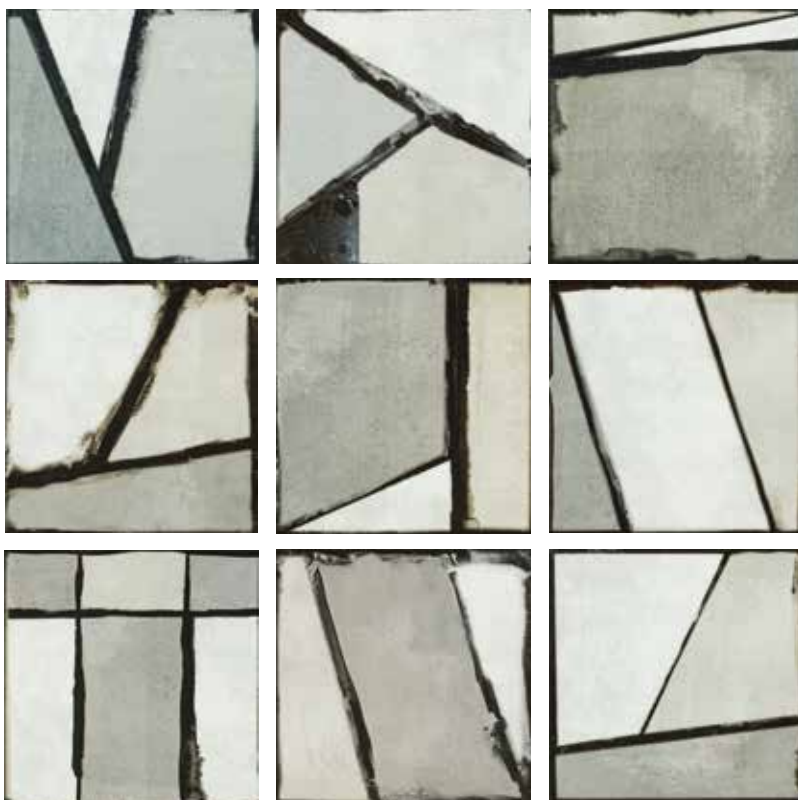

20x20 cm / 8"x8" / Mix Decor - Matt