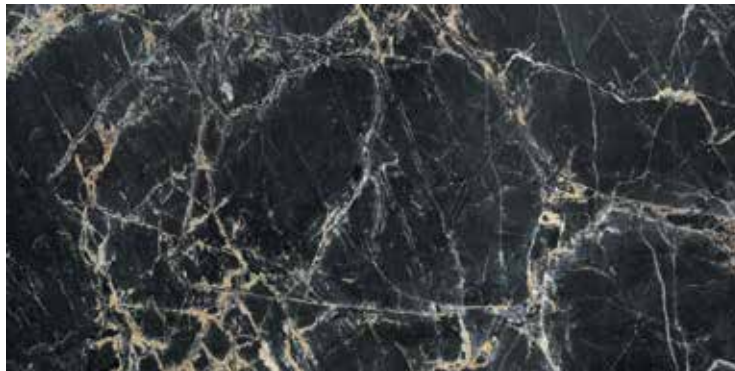

Usage Areas

* Valid only for 60x60 matt products.

WALL&FLOOR
OLIMPIA

6 MM COLLECTION

40x80 6mm

45x90 6mm

OLIMPIA

ULTRA THIN BY **seranit**