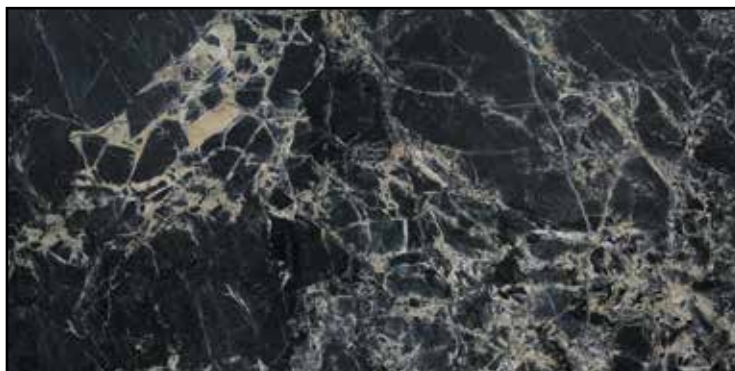

40x80 cm / 16"x32" / Black - Matt

Usage Areas