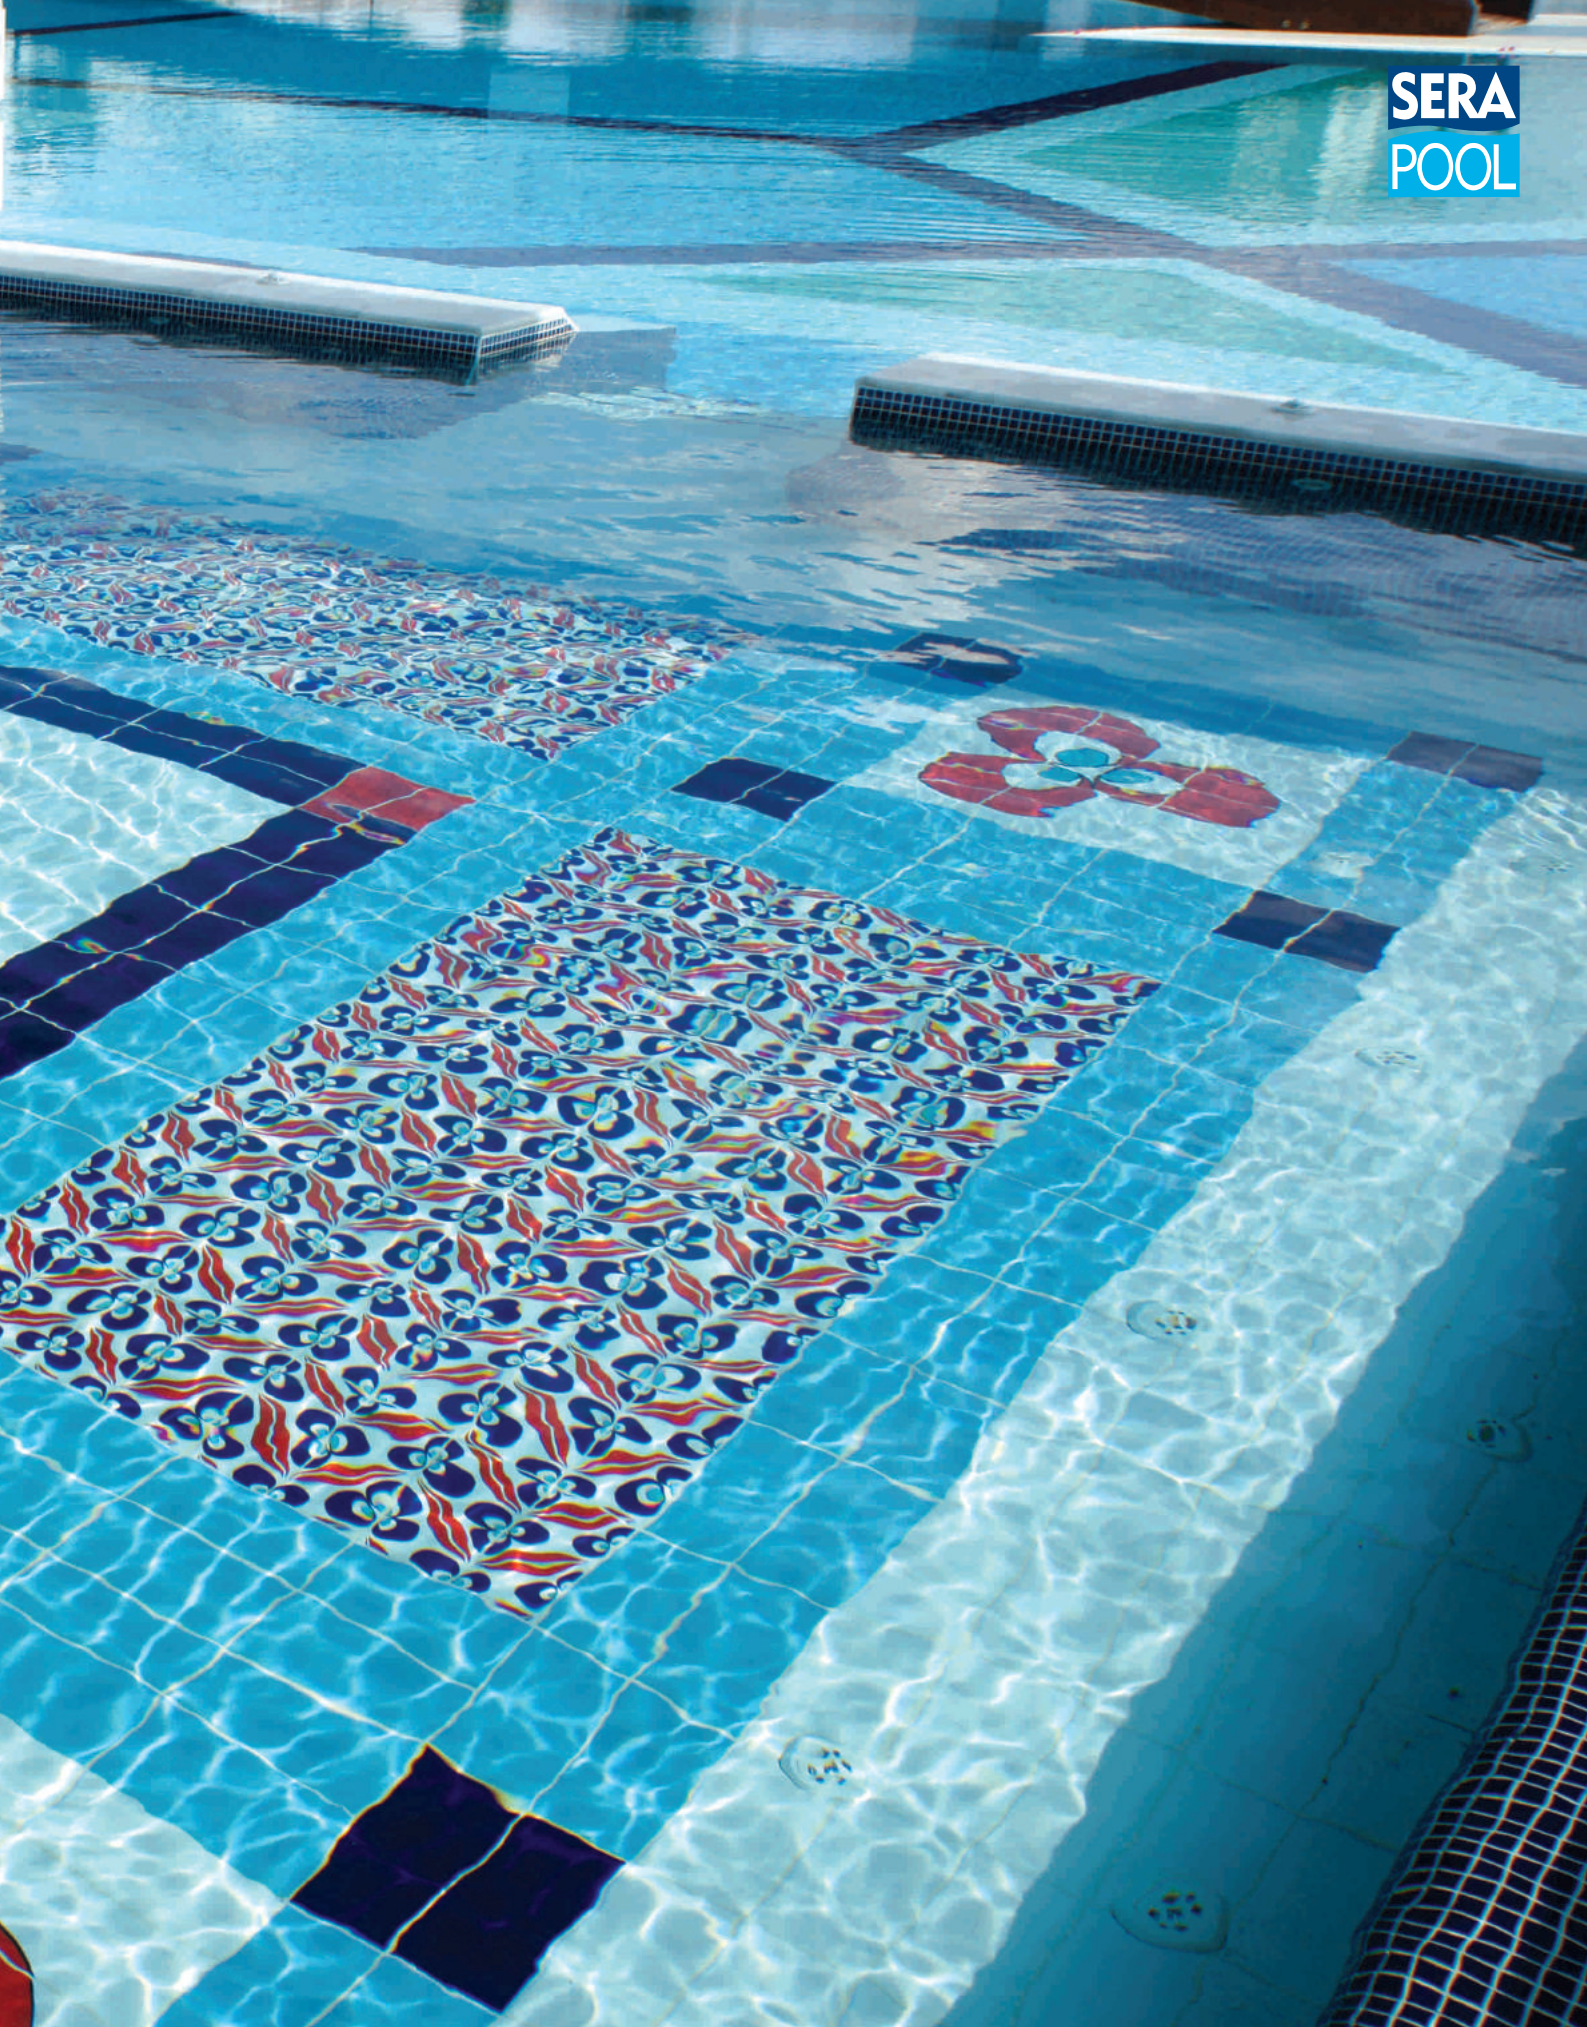

SERA
POOL

Çiniler
Decorative Tiles
Декоративная Плитка