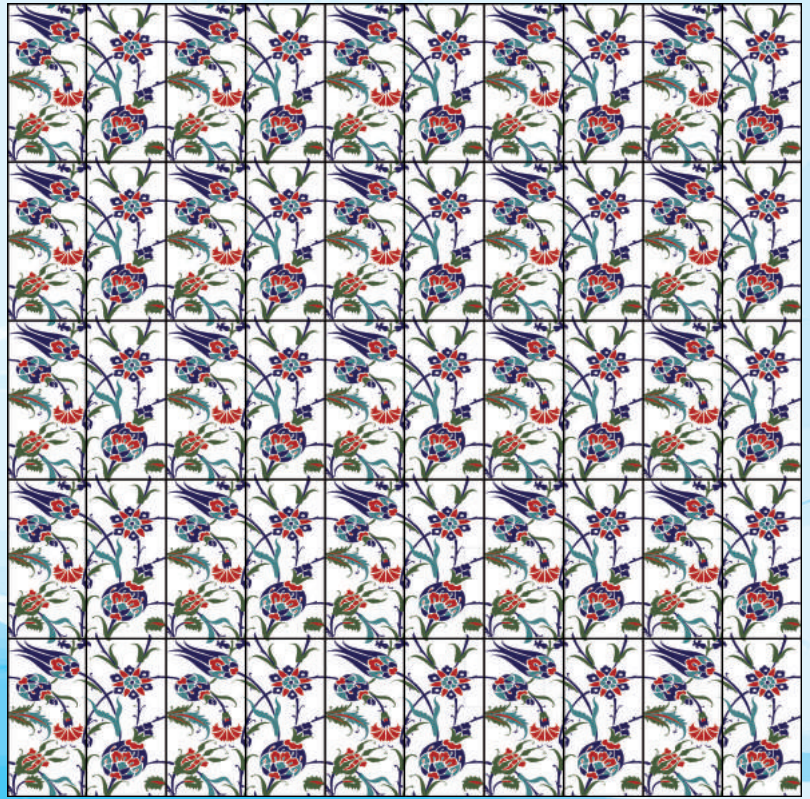

CND-035

Tüm dekoratif panolar istenilen ebatlara göre hazırlanabilir. Görsellerde kullanılan karo ebadı 12,5x25 cm'dir. Katalogdaki görsel ile üretim de çıkan görsel arasında ton farkı olabilir.

All decorative panels can be adapted to individual sizes. The dimensions of the tiles in the visuals are 12,5x25 cm. Color shades of the actual products may differ from those of their visuals in the catalog.

Все декоративные панели могут быть подгонены по индивидуальным размерам. Размеры плиток под изображение 12,5x25 см. Оттенки цветов продукции в действительности может отличаться от изображения в каталоге.