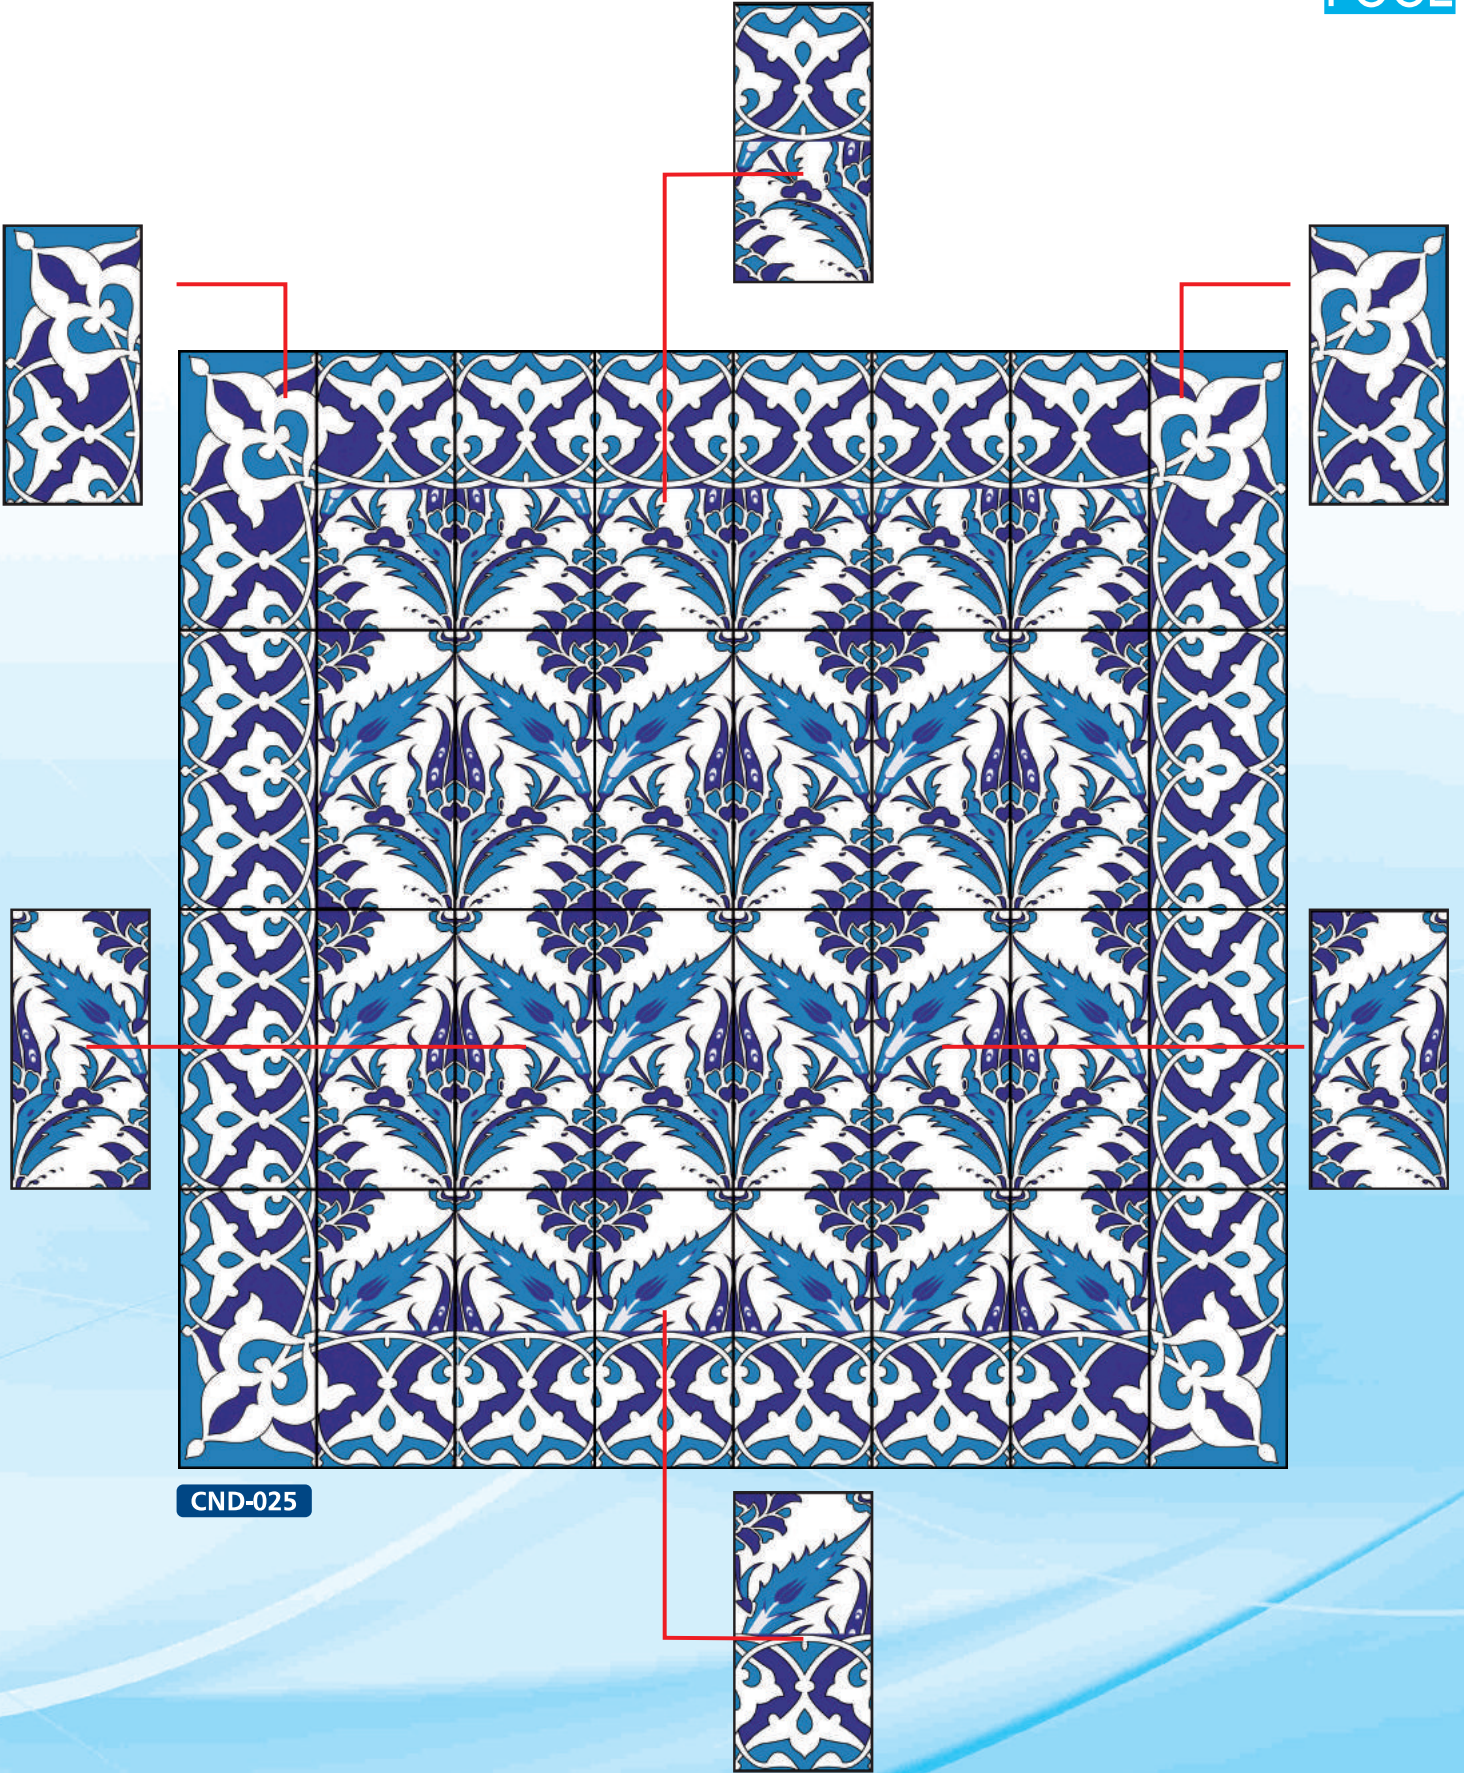

CND-025

Tüm dekoratif panolar istenilen ebatlara göre hazırlanabilir. Görsellerde kullanılan karo ebadı 12,5x25 cm'dir. Katalogdaki görsel ile üretim de çıkan görsel arasında ton farkı olabilir.

All decorative panels can be adapted to individual sizes. The dimensions of the tiles in the visuals are 12,5x25 cm.

Color shades of the actual products may differ from those of their visuals in the catalog.

Все декоративные панели могут быть подгонены по индивидуальным размерам. Размеры плиток под изображение 12,5x25 см. Оттенки цветов продукции в действительности может отличаться от изображения в каталоге.