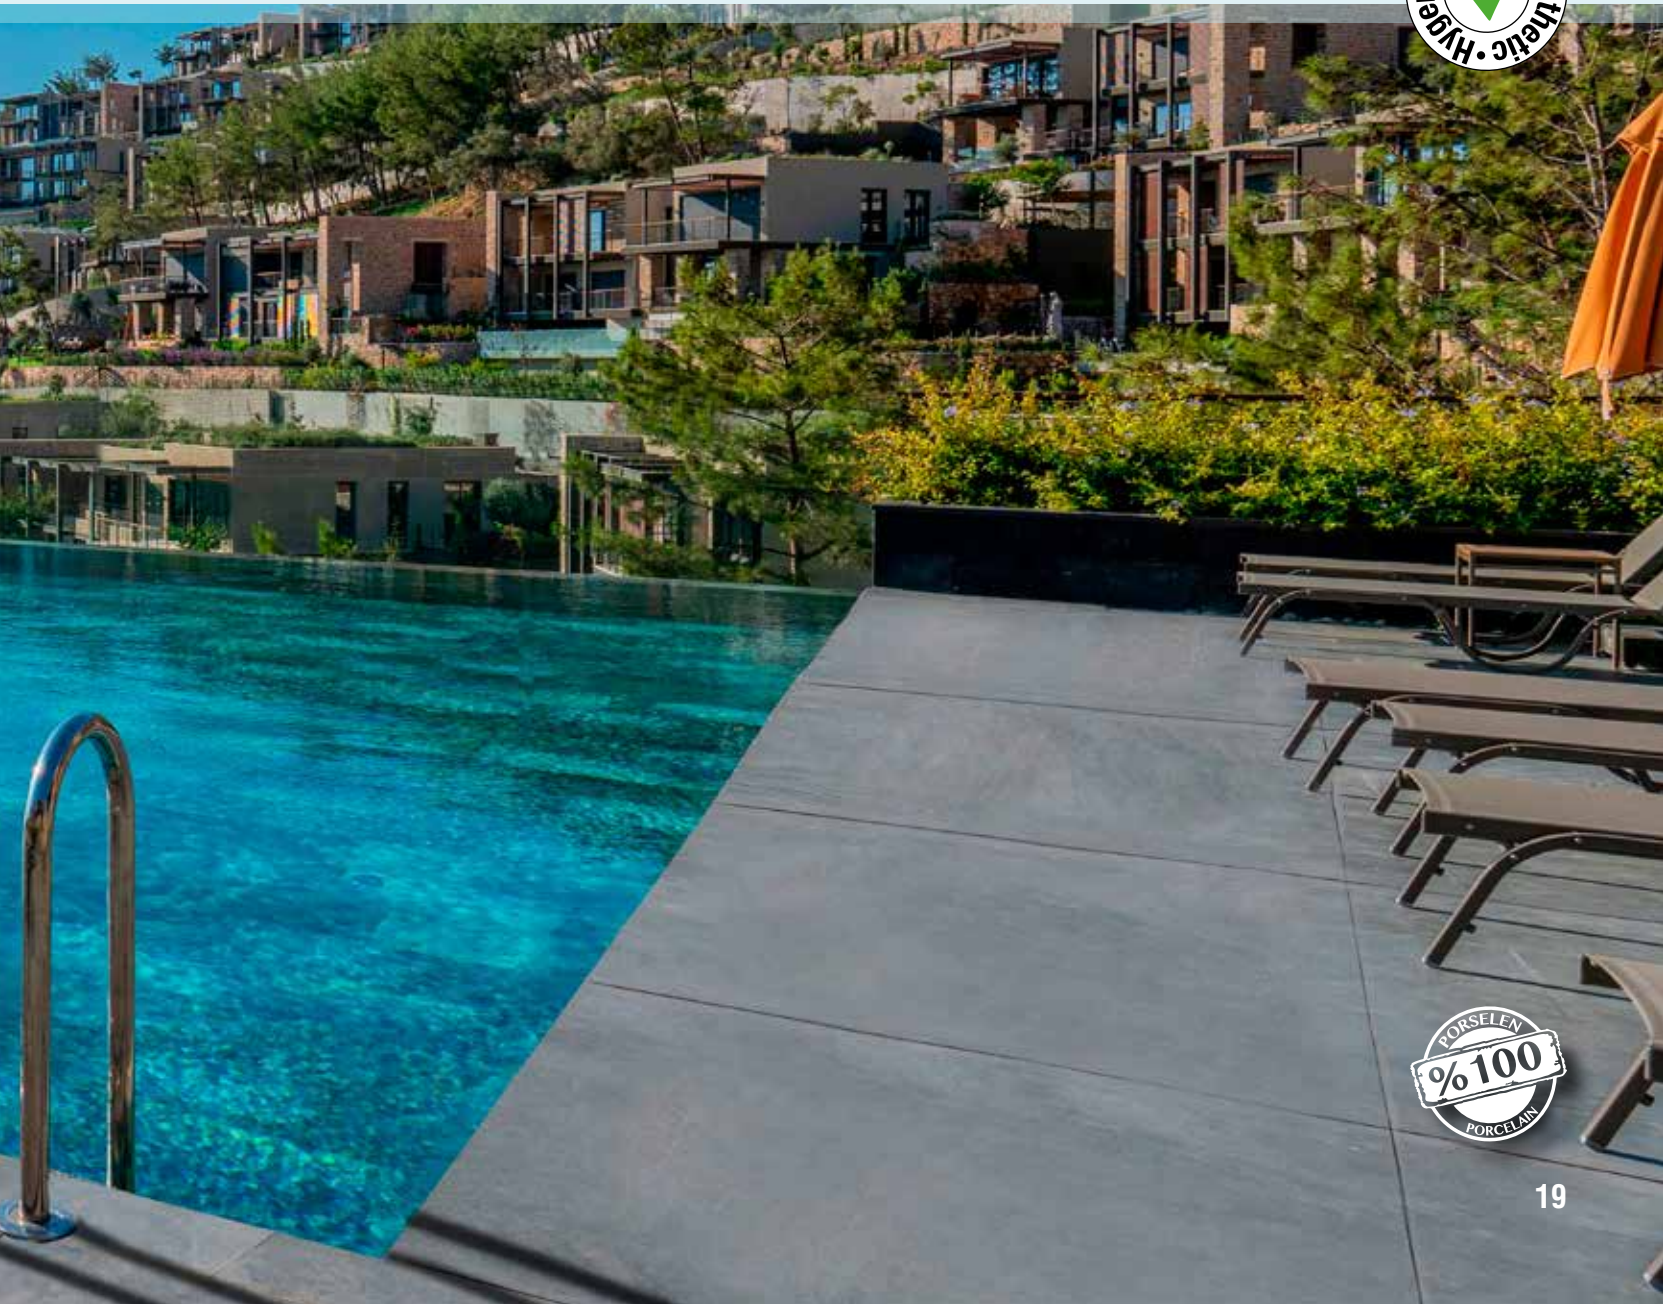

Olcay Mix

Doğadan gelen güzellik... *Beauty from nature...*

Renkleri ve dokusuyla dikkat çeken Olcay Mix, doğa ile tamamen uyumlu tasarımıyla doğal ortamın adeta bir parçası oluyor. Yeşil ve toprak tonların hakim olduğu bu ürün, havuzda rahatlatıcı ve dengeleyici bir konfor yaratıyor. Doğal renk geçişleriyle doğayla bütünleşen ürünler, özgün desenleri ve görsel çekiciliğiyle sizleri havuza davet ediyor. Doğayla çok daha iç içe olduğunuzu hissedeceğiniz Olcay Mix ürünler sayesinde, kendinizi doğal, temiz ve güvenli bir havuza bırakabilirsiniz.

Attracting attention with its colors and texture, Olcay Mix almost becomes a part of the natural environment with its design fully compatible with nature. This product, dominated by green and earthy tones, creates a relaxing and balancing comfort in the pool. Products that integrate with nature with their natural color transitions invite you to the pool with their unique patterns and visual appeal. You can immerse yourself in a natural, clean and safe pool thanks to Olcay Mix products, where you will feel that you are much more intertwined with nature.