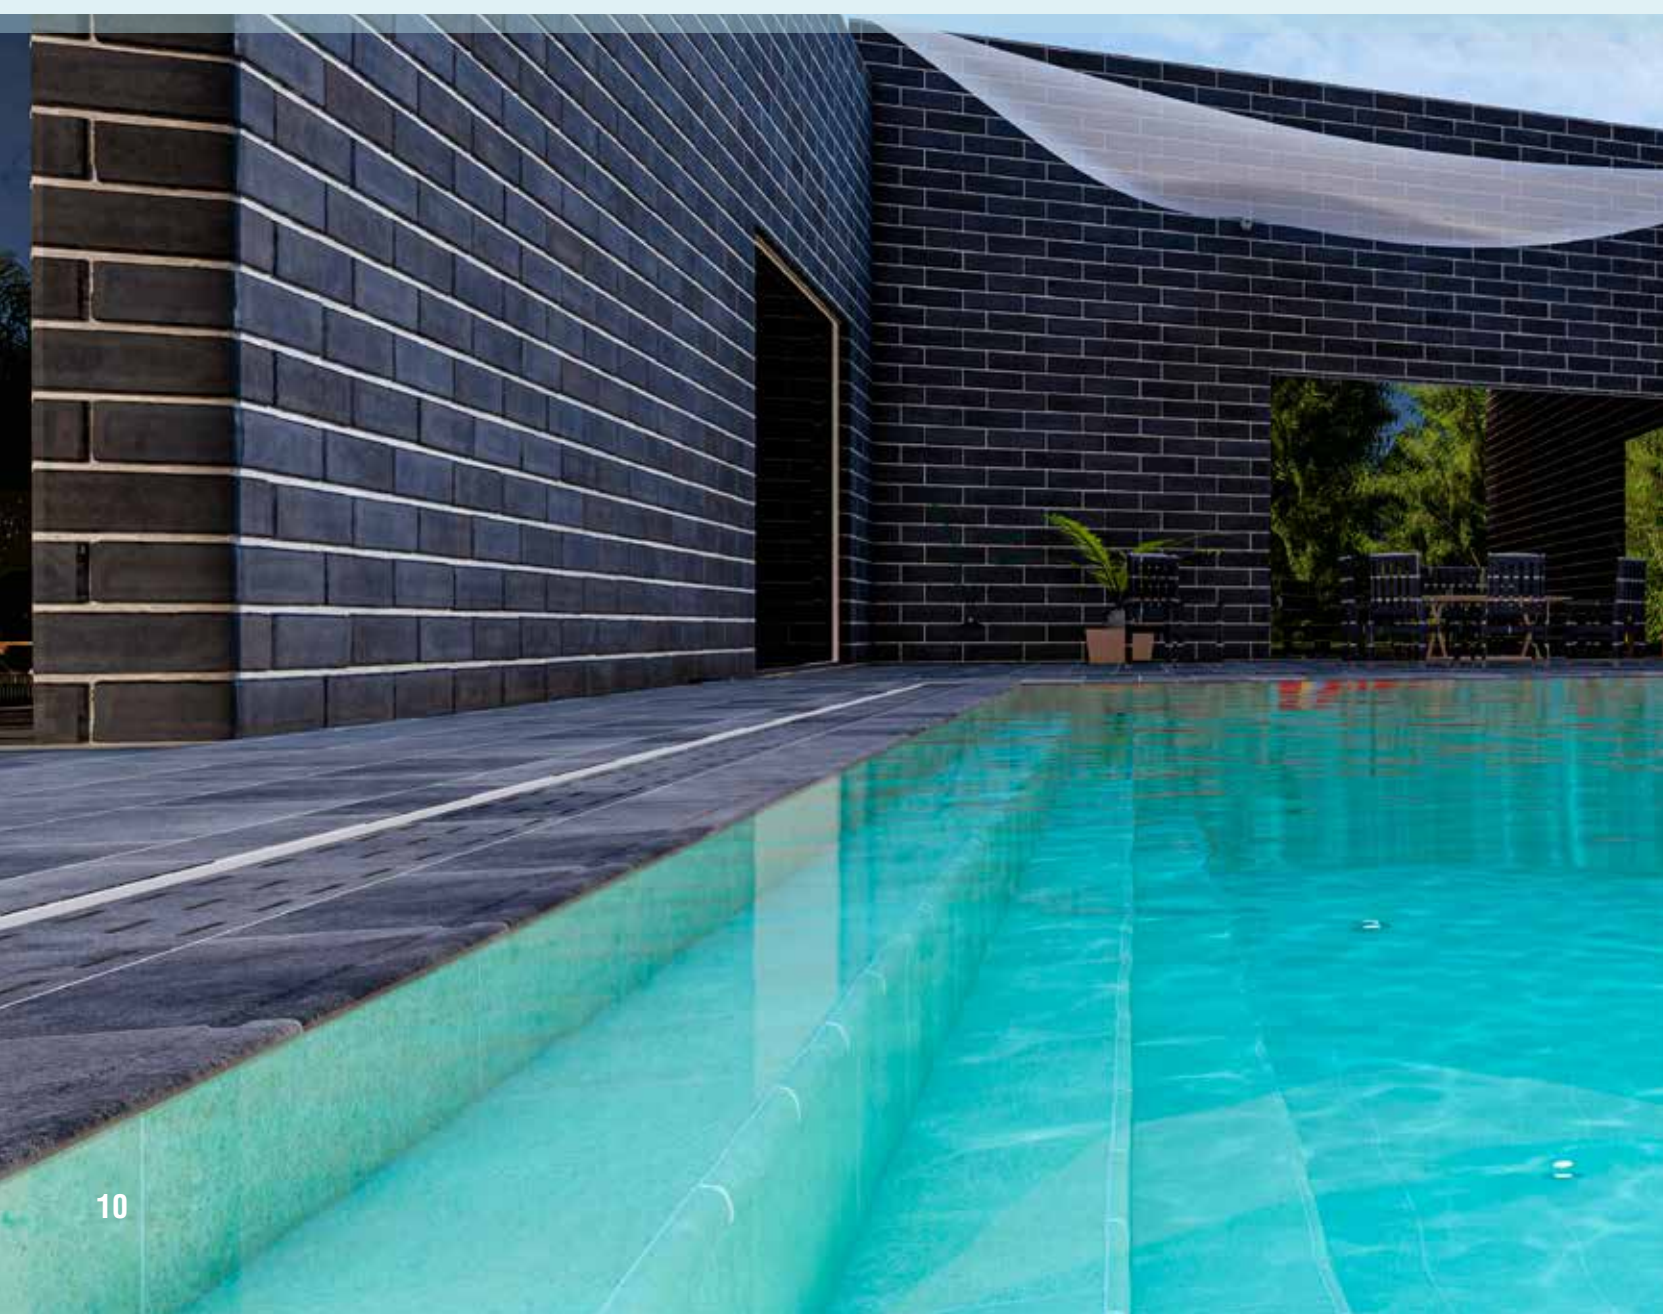

NATURAL SERIES

KM3366

33x66 cm

*Seri 9 faceden oluşmaktadır. Seriyi bozmadan tüm facelerin rastgele döşenmesi tavsiye olunur.
Face seçimi yapılırsa %20 fiyat farkı eklenir.
* The series consists of 9 faces. We recommend laying all the faces randomly without disturbing the series.
20% price difference is added in face selections.