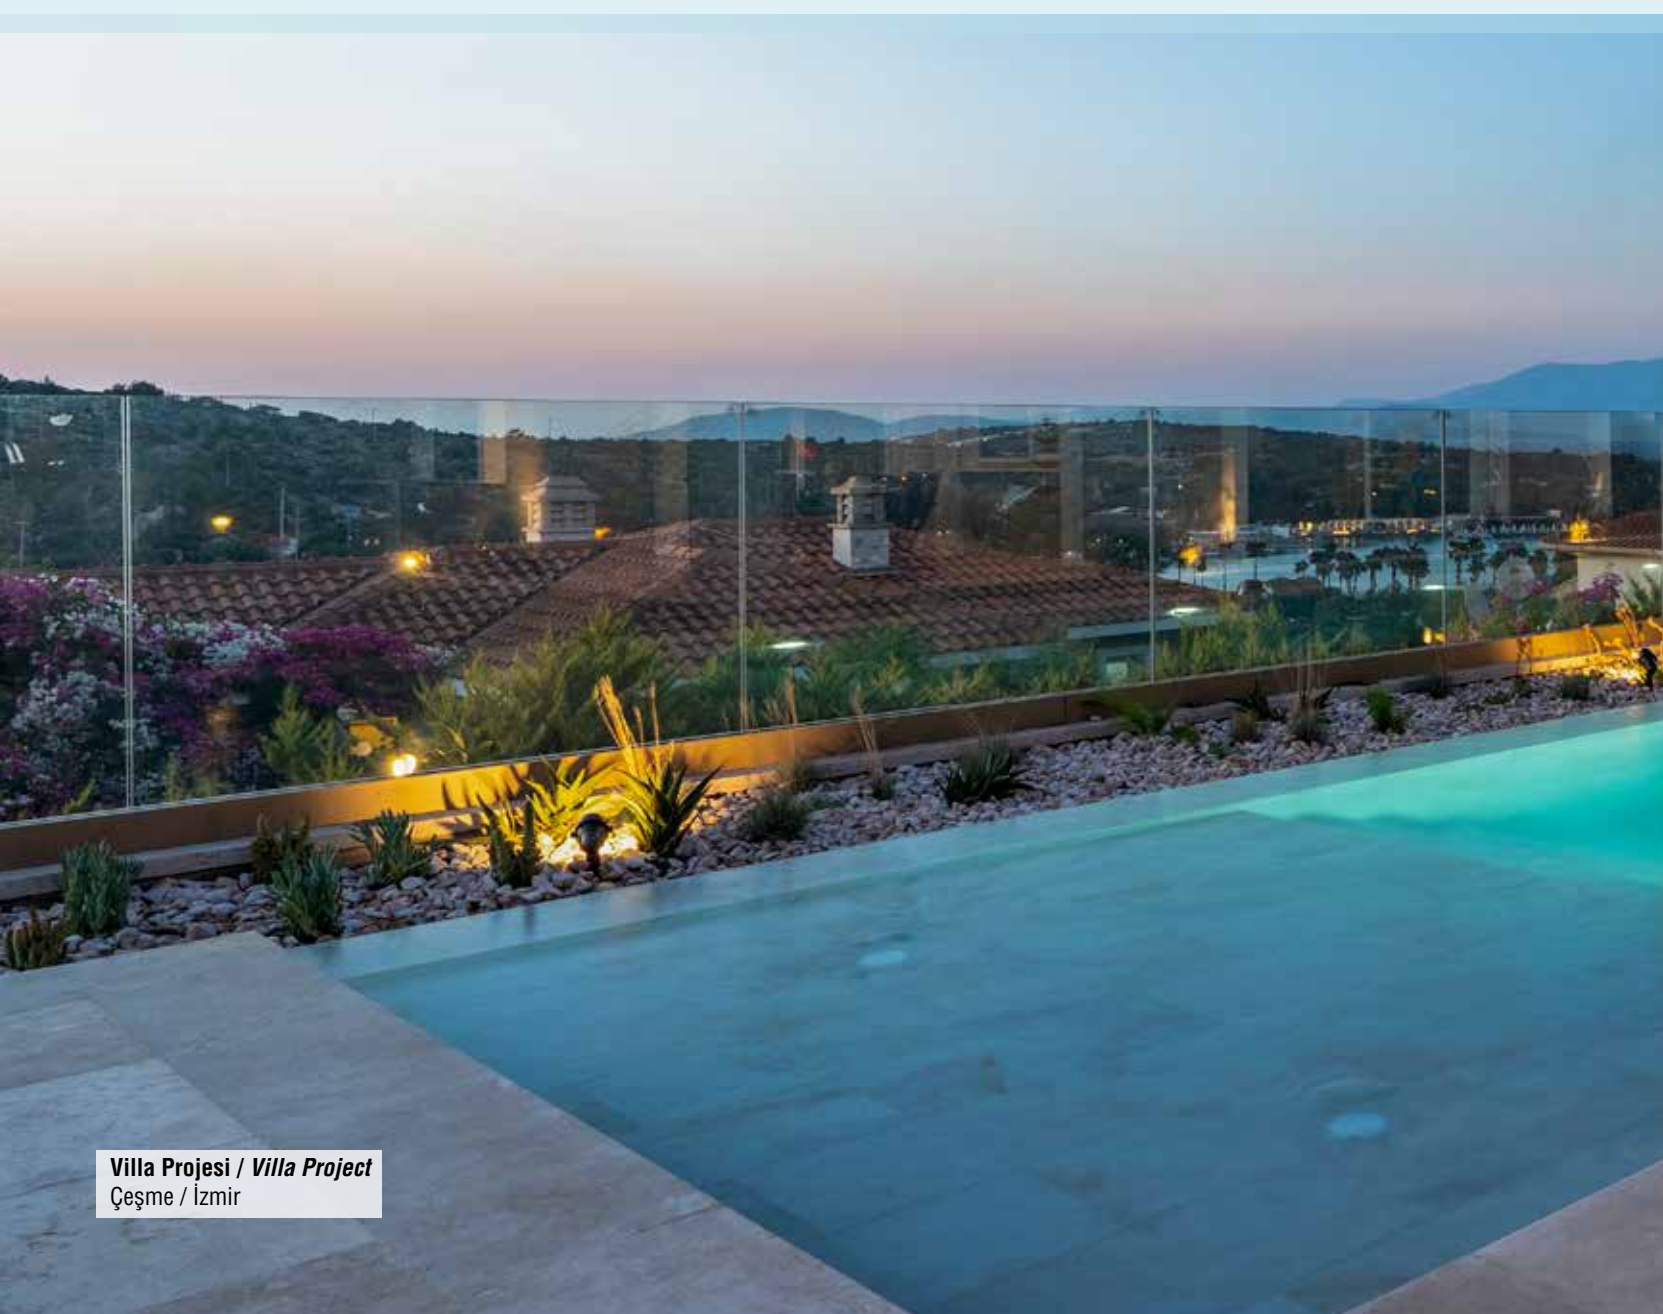

NATURAL SERIES

AB3366

33x66 cm

AB55

AB1010

AB165165

AB3333

AB3366

*Seri 9 faceden oluşmaktadır. Seriyi bozmadan tüm facelerin rastgele döşenmesi tavsiye olunur.
Face seçimi yapılırsa %20 fiyat farkı eklenir.
* The series consists of 9 faces. We recommend laying all the faces randomly without disturbing the series.
20% price difference is added in face selections.