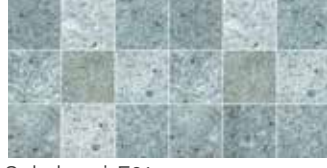

NATURAL SERIES

SU3366

33x66 cm

Sukabumi-F01