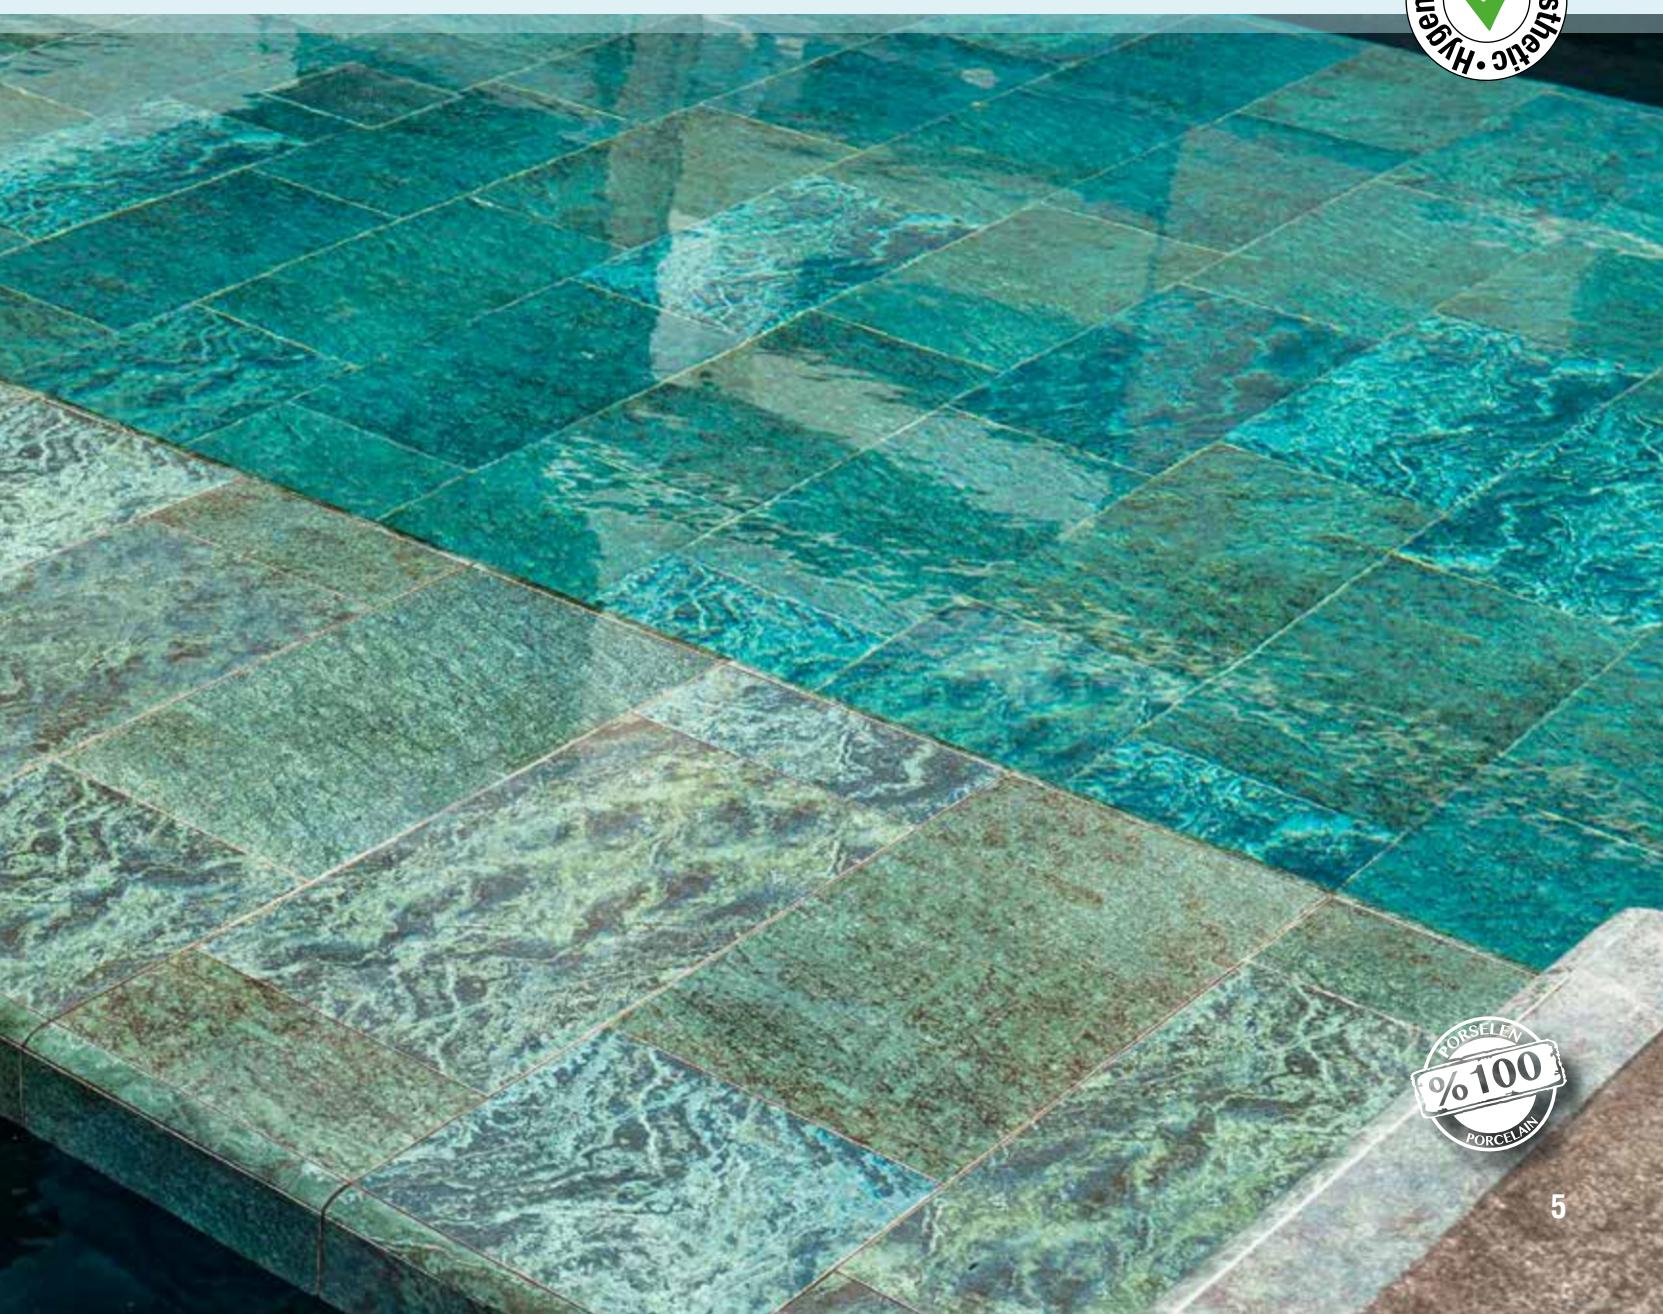

Verde Guatemala

Büyüleyici yeşil... Fascinating Green...

Açıklı koyulu yeşil renklerini, siyah gölgeli tonlarla buluşturan Verde Guatemala, havuzlara büyüleyici bir görünüm kazandırıyor. Yeşil renkleriyle insana pozitif enerji ve huzur veren Verde Guatemala, tüm bu olumlu duyguları havuza en güzel şekilde yansıtıyor. Yeniden canlanmayı simgeleyen yeşil renk, yenileyici enerjisiyle kendinizi daha zinde ve sağlıklı hissetmenizi sağlıyor. Renkleriyle huzurlu ve dinç hissettiren Verde Guatemala ürünlerini havuzunuzda kullanmak, günün yorgunluğunu üzerinizden atmanıza ve dinlenmenize yardımcı olacak.

Verde Guatemala, which combines light and dark green colors with black shaded tones, gives pools a fascinating look. Verde Guatemala, which gives people positive energy and peace with its green colors, reflects all these positive emotions to the pool in the best way. The green color, which symbolizes revival, makes you feel more fit and healthy with its regenerative energy. Using Verde Guatemala tiles, which make you feel peaceful and vigorous with their colors, in your pool will help you get rid of the tiredness of the day and relax.