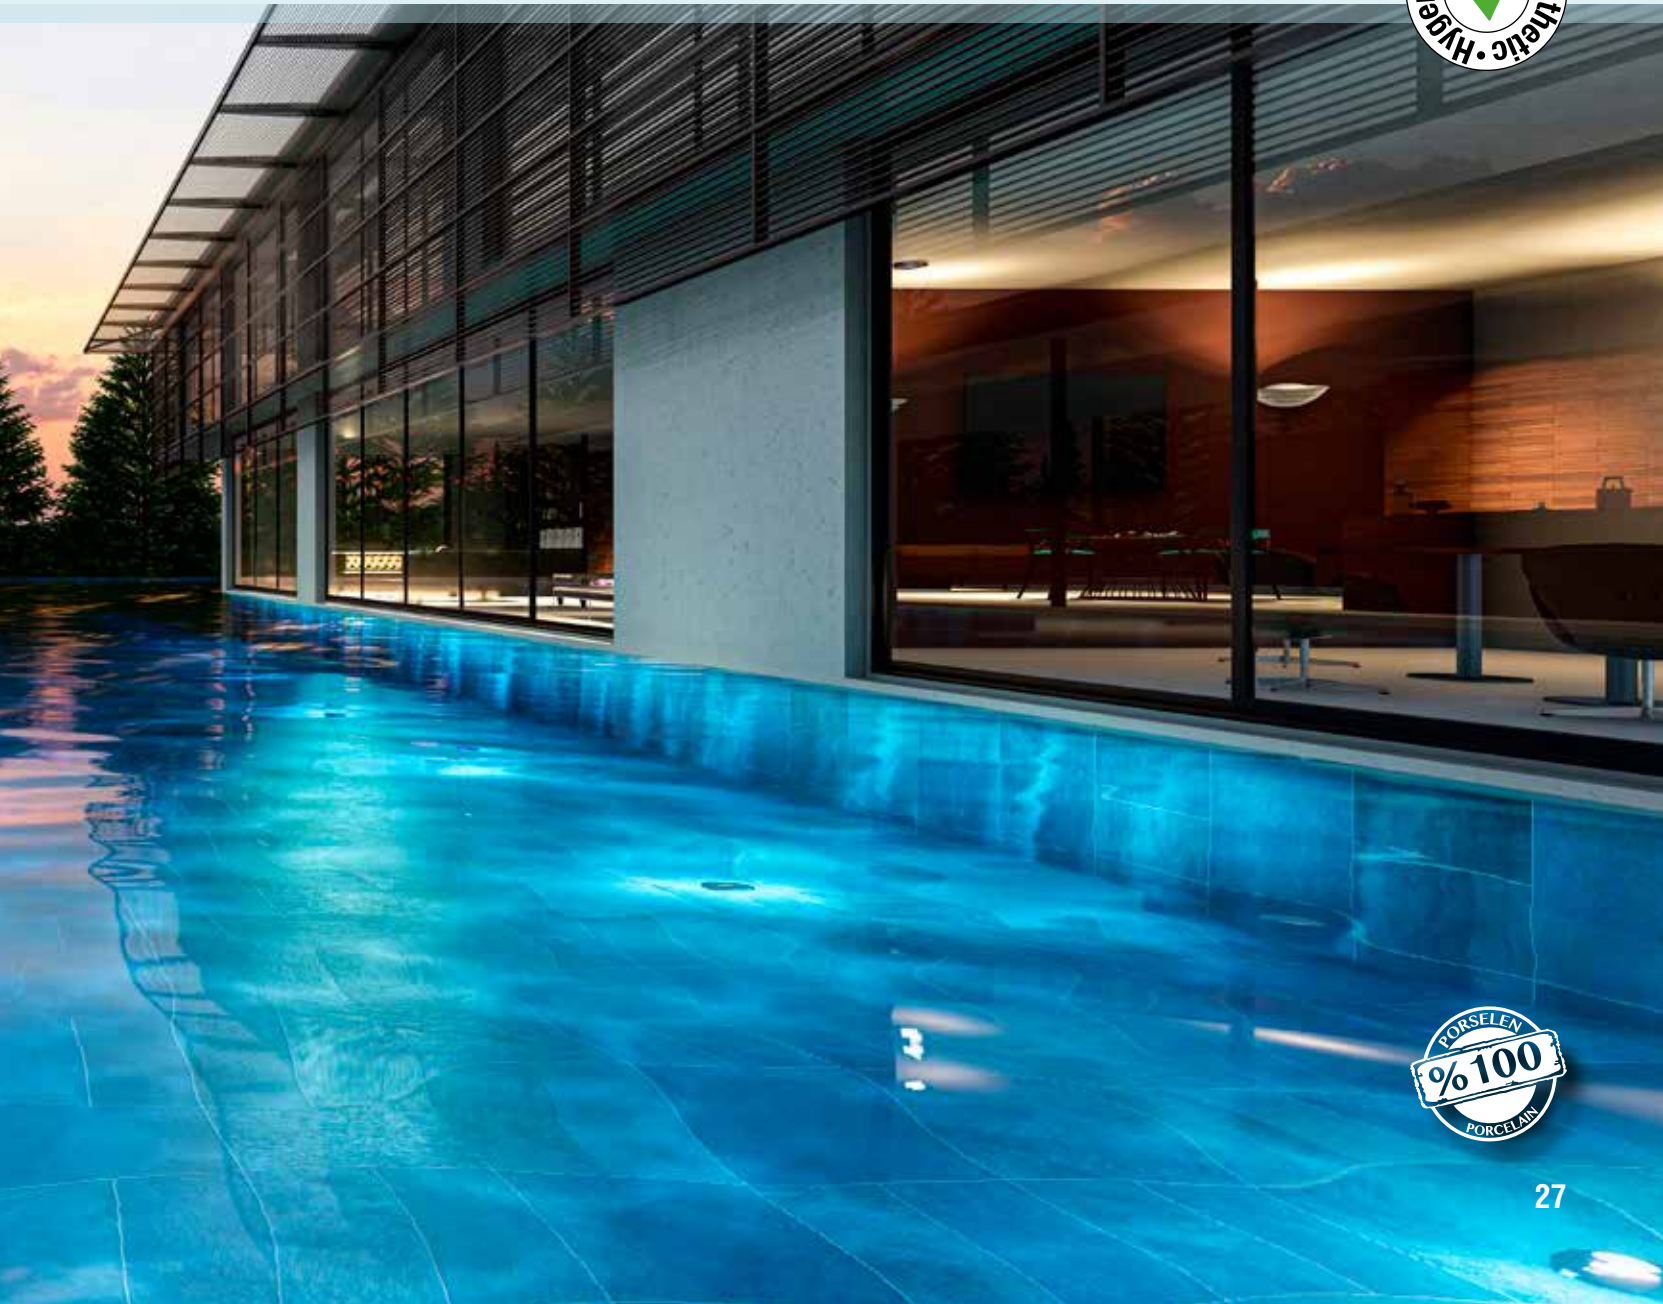

Patchwork Marin

Ruhu eski, havuzlarda yeni: Patchwork stili... *Old in spirit, new in pools: Patchwork style...*

Gökyüzünden aldığı mavi tonlarıyla havuza girenleri doğaya bir adım daha yaklaştıran Patchwork Marin, kendine özgü desen ve çizgilerden oluşan dokuları birleştirerek özgün tasarımlara imkan tanıyor. Böylece farklı renk, desen, şekil ile oluşturulmuş bir dizi tekrar etmeyen kolarla eşsiz bir tasarımı ortaya çıkaran ürünler, Patchwork modasını havuzlara getiriyor. Göz kamaştırıcı çizgileri ve kendine has dokularıyla yenilikçi tarzı buluşturan Patchwork Marin, mavinin farklı tonlarını bir arada bulundurarak havuzların enerjisini yükseltiyor.

Bringing those who enter the pool one step closer to nature with its blue tones from the sky, Patchwork Marin allows for original designs by combining textures consisting of unique patterns and lines. Thus, products that reveal a unique design with a series of non-repetitive collages created with different colors, patterns and shapes, bring the Patchwork fashion to the pools. Combining innovative style with dazzling lines and unique textures, Patchwork Marin raises the energy of pools by combining different shades of blue.