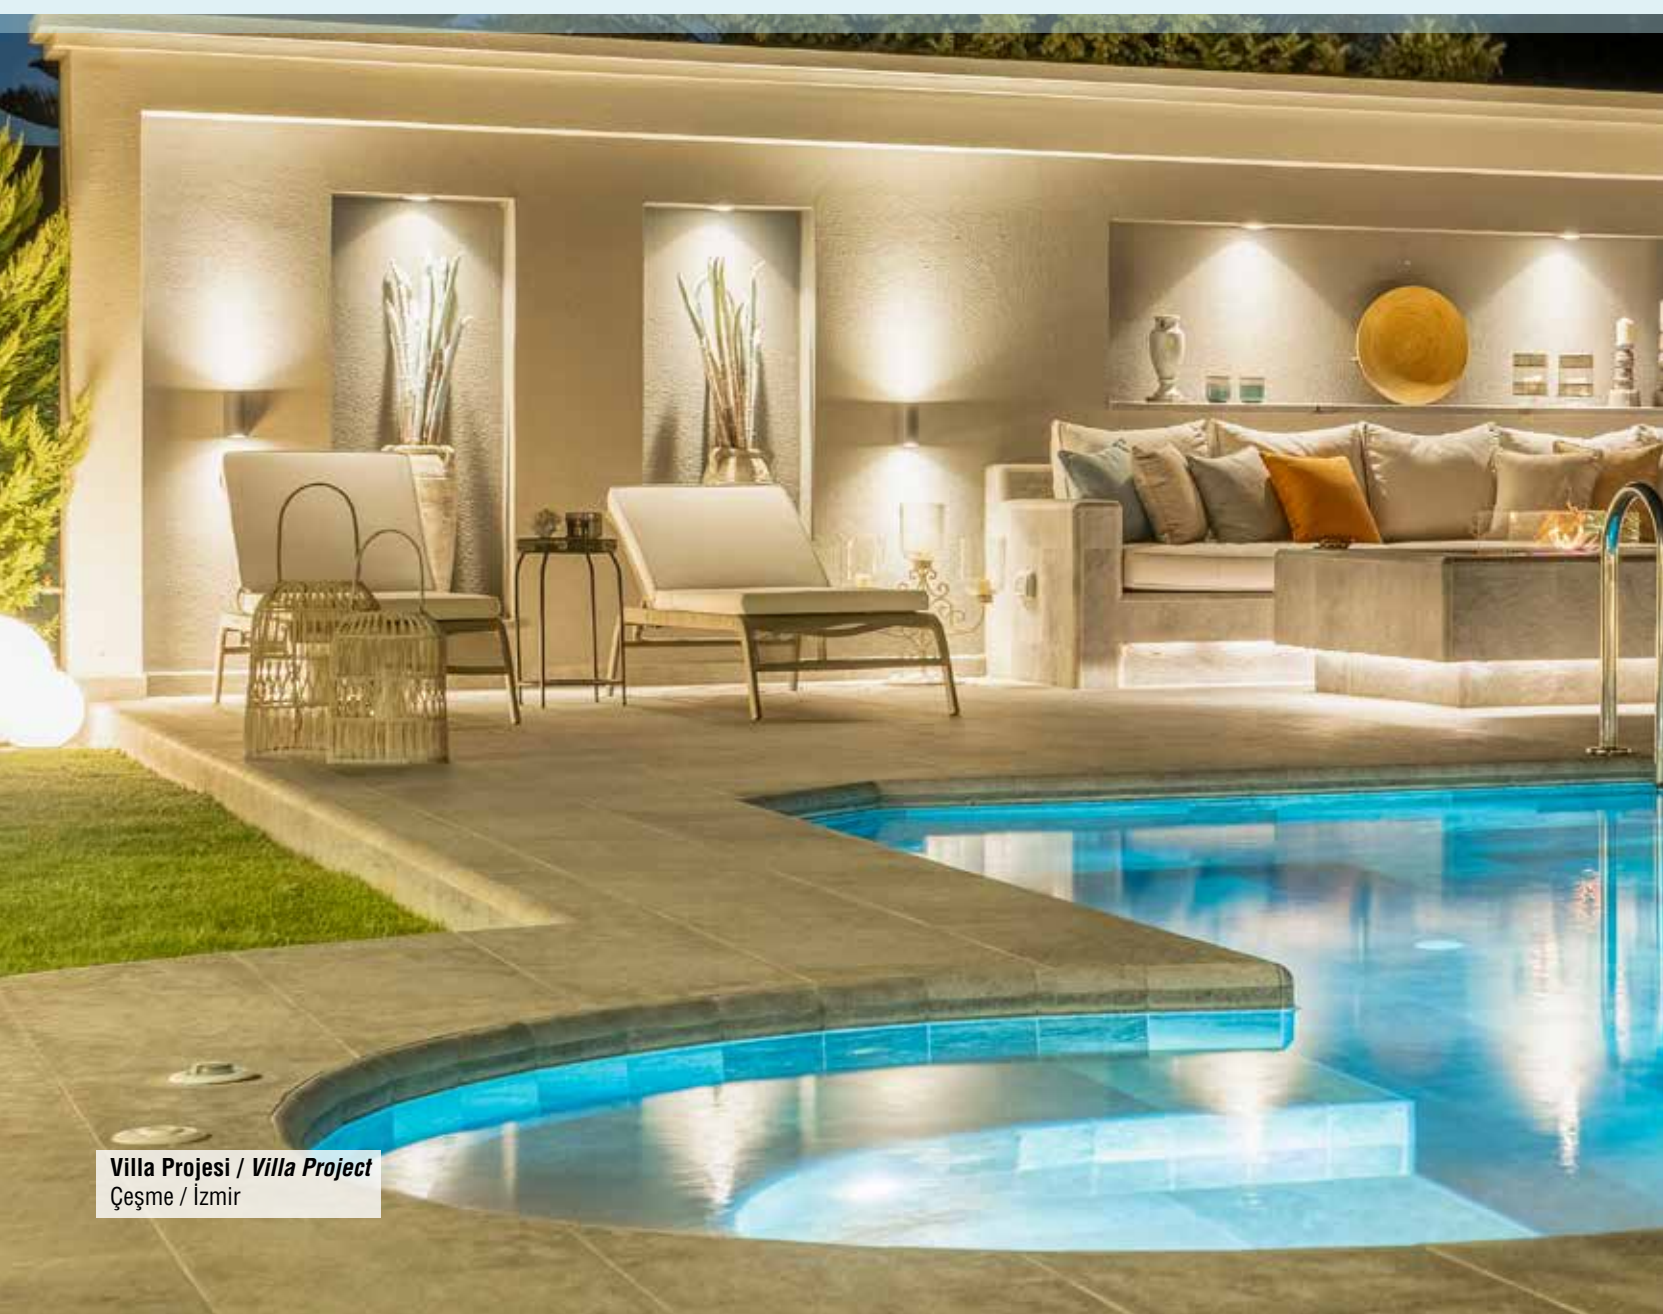

NATURAL SERIES

4x33 cm

OM33DB	OM33IB	OC33DB	OC33IB	PT33DB	PT33IB	MA33DB	MA33IB	PM33DB	PM33IB
OM33DBK	OM33IBK	OC33DBK	OC33IBK	PT33DBK	PT33IBK	MA33DBK	MA33IBK	PM33DBK	PM33IBK
OM33DBA	OM33IBA	OC33DBA	OC33IBA	PT33DBA	PT33IBA	MA33DBA	MA33IBA	PM33DBA	PM33IBA

*Katalogdaki tüm karaların dışbükey ve içbükey parçaları üretilmektedir.
*Concave-convex pieces are produced of all tiles in the catalog.