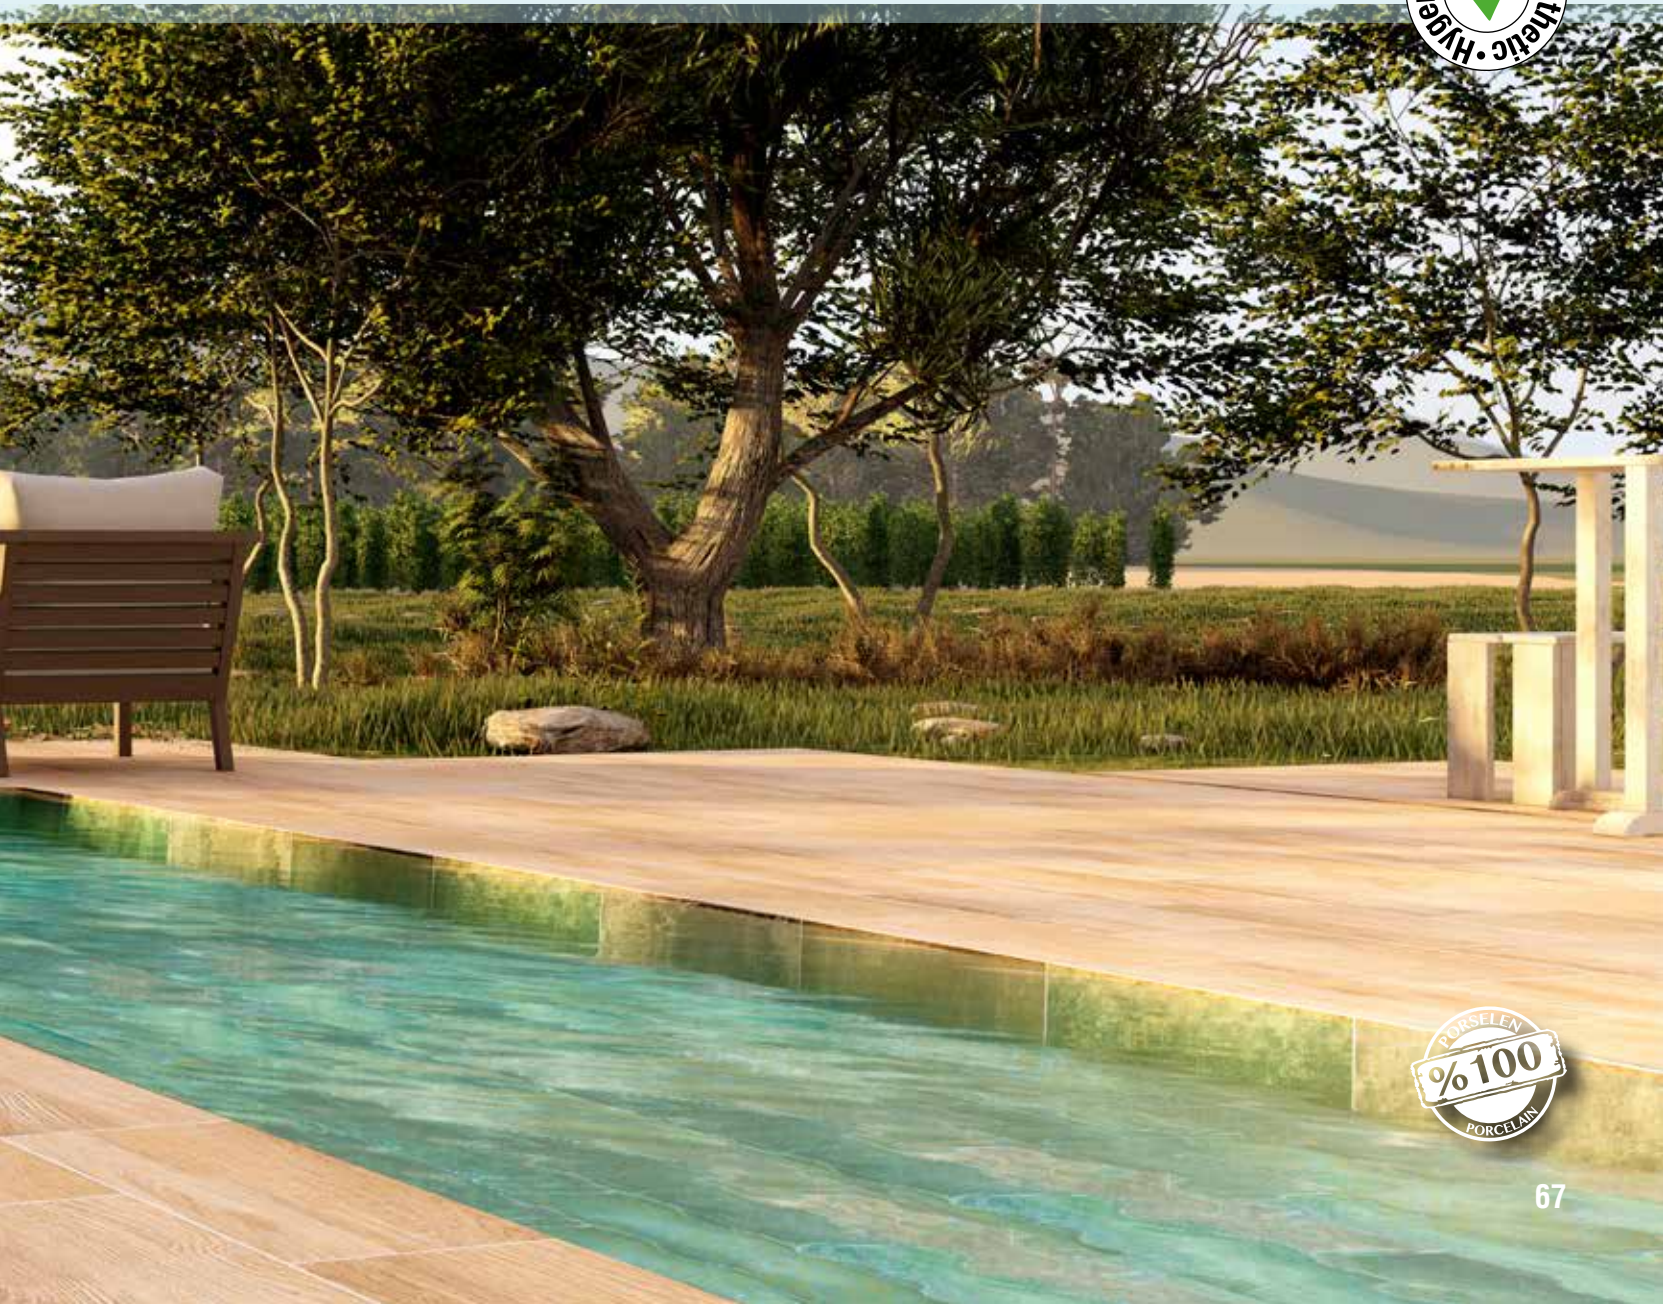

Wood texture, which is a timeless trend, owes its popularity to naturalness and durability, and is one of the first choices of those who want to capture a country, minimalist and friendly style on terraces. Combining the quality of porcelain and the warm texture of wood, Natural Wood allows you to have a terrace that looks stylish and natural, as well as healthy and long-lasting. These brown-toned wood-colored products, one of the most trendy decoration options of recent times, transform outdoor spaces into easy-to-clean, hygienic and dazzling spaces.