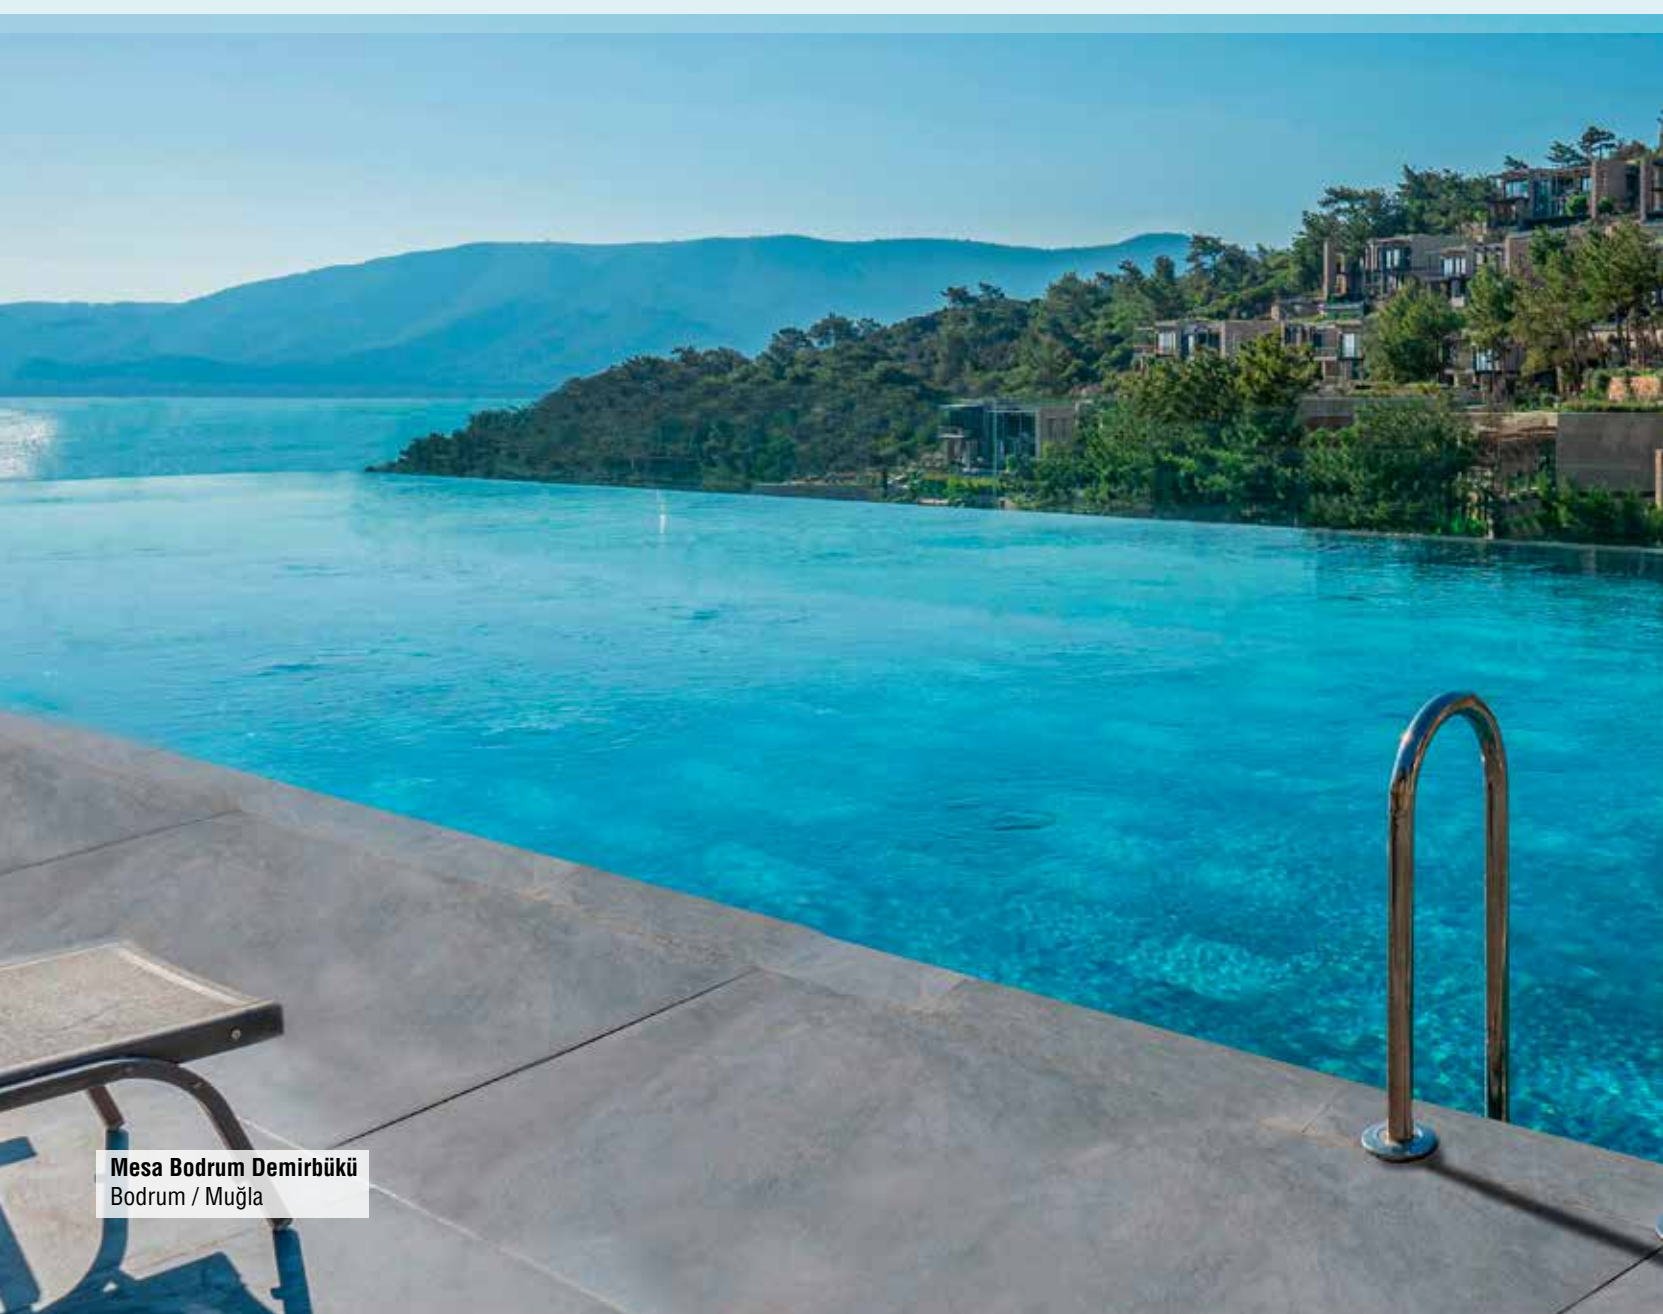

NATURAL SERIES

OM3366

33x66 cm

OM55

OM1010

OM165165

OM3333

OM3366

*Seri 9 faceden oluşmaktadır. Seriyi bozmadan tüm facelerin rastgele döşenmesi tavsiye olunur.
Face seçimi yapılırsa %20 fiyat farkı eklenir.
* The series consists of 9 faces. We recommend laying all the faces randomly without disturbing the series.
20% price difference is added in face selections.