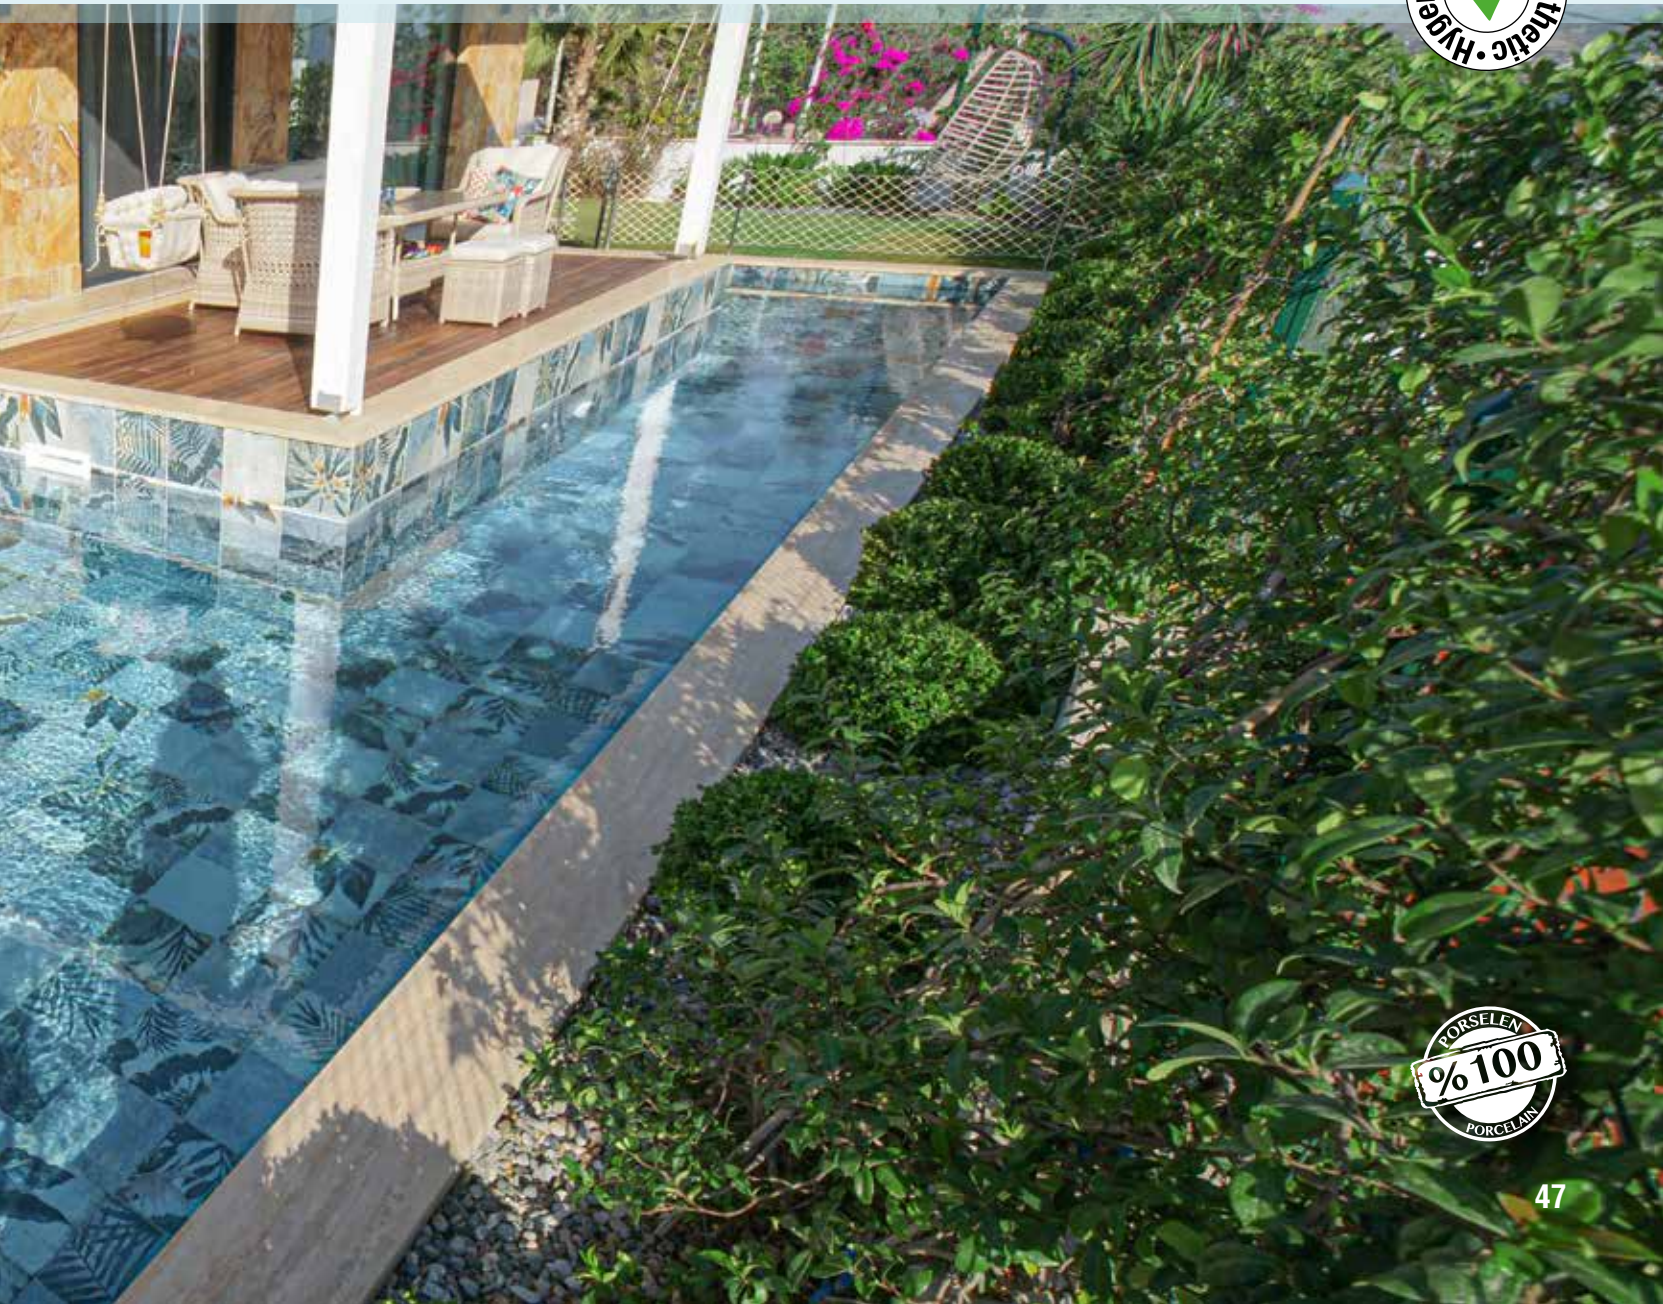

Inspired by exotic plant patterns, Tropic invites you to an unusual pool. The designs that give life to a different texture in every frame offer an original and creative flooring opportunity. Bringing a new breath to pools with its carefully chosen colors, Tropic creates a unique pool environment with its iconic and striking motifs. With its dazzling natural beauty, the products that transform pools into a tropical purification point increase your swimming pleasure with their healing properties and aesthetic stance, while making you feel special.