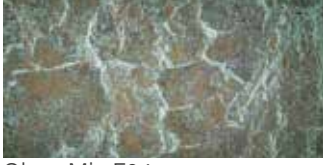

Olca Mix-F04