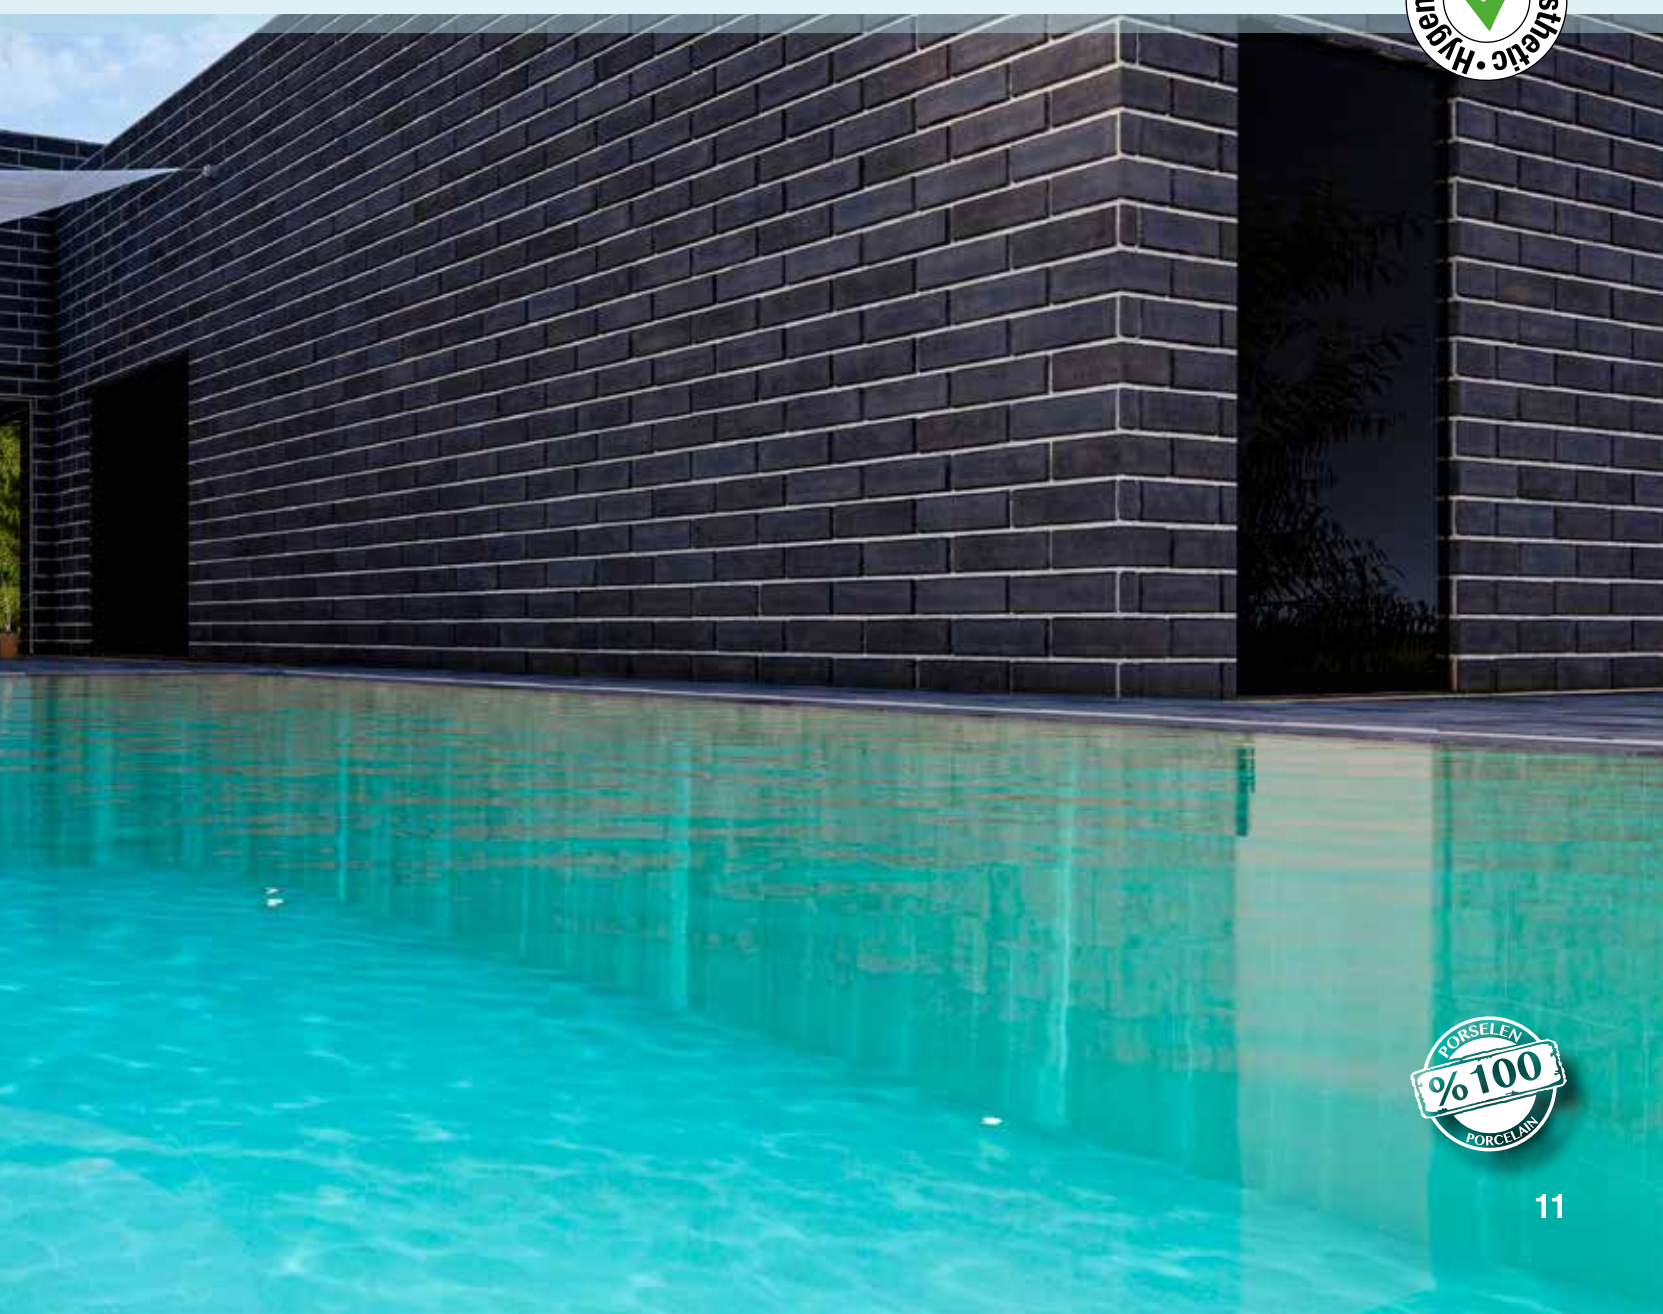

Adding a balancing energy to the pools with its green color, which has the power to renew the emotional and mental potential of people, Kaan Mix creates a healing effect on users. Green, which nourishes the soul and helps to calm the nerves, helps you to get rid of the heavy stress of modern life. The tiles, which stand out with their unique design with fine details, are the right choice for those who want to bring elegance to their pool. With Kaan Mix, which will be the favorite design of natural and elegant style, you can leave yourself to the calmness of simplicity.