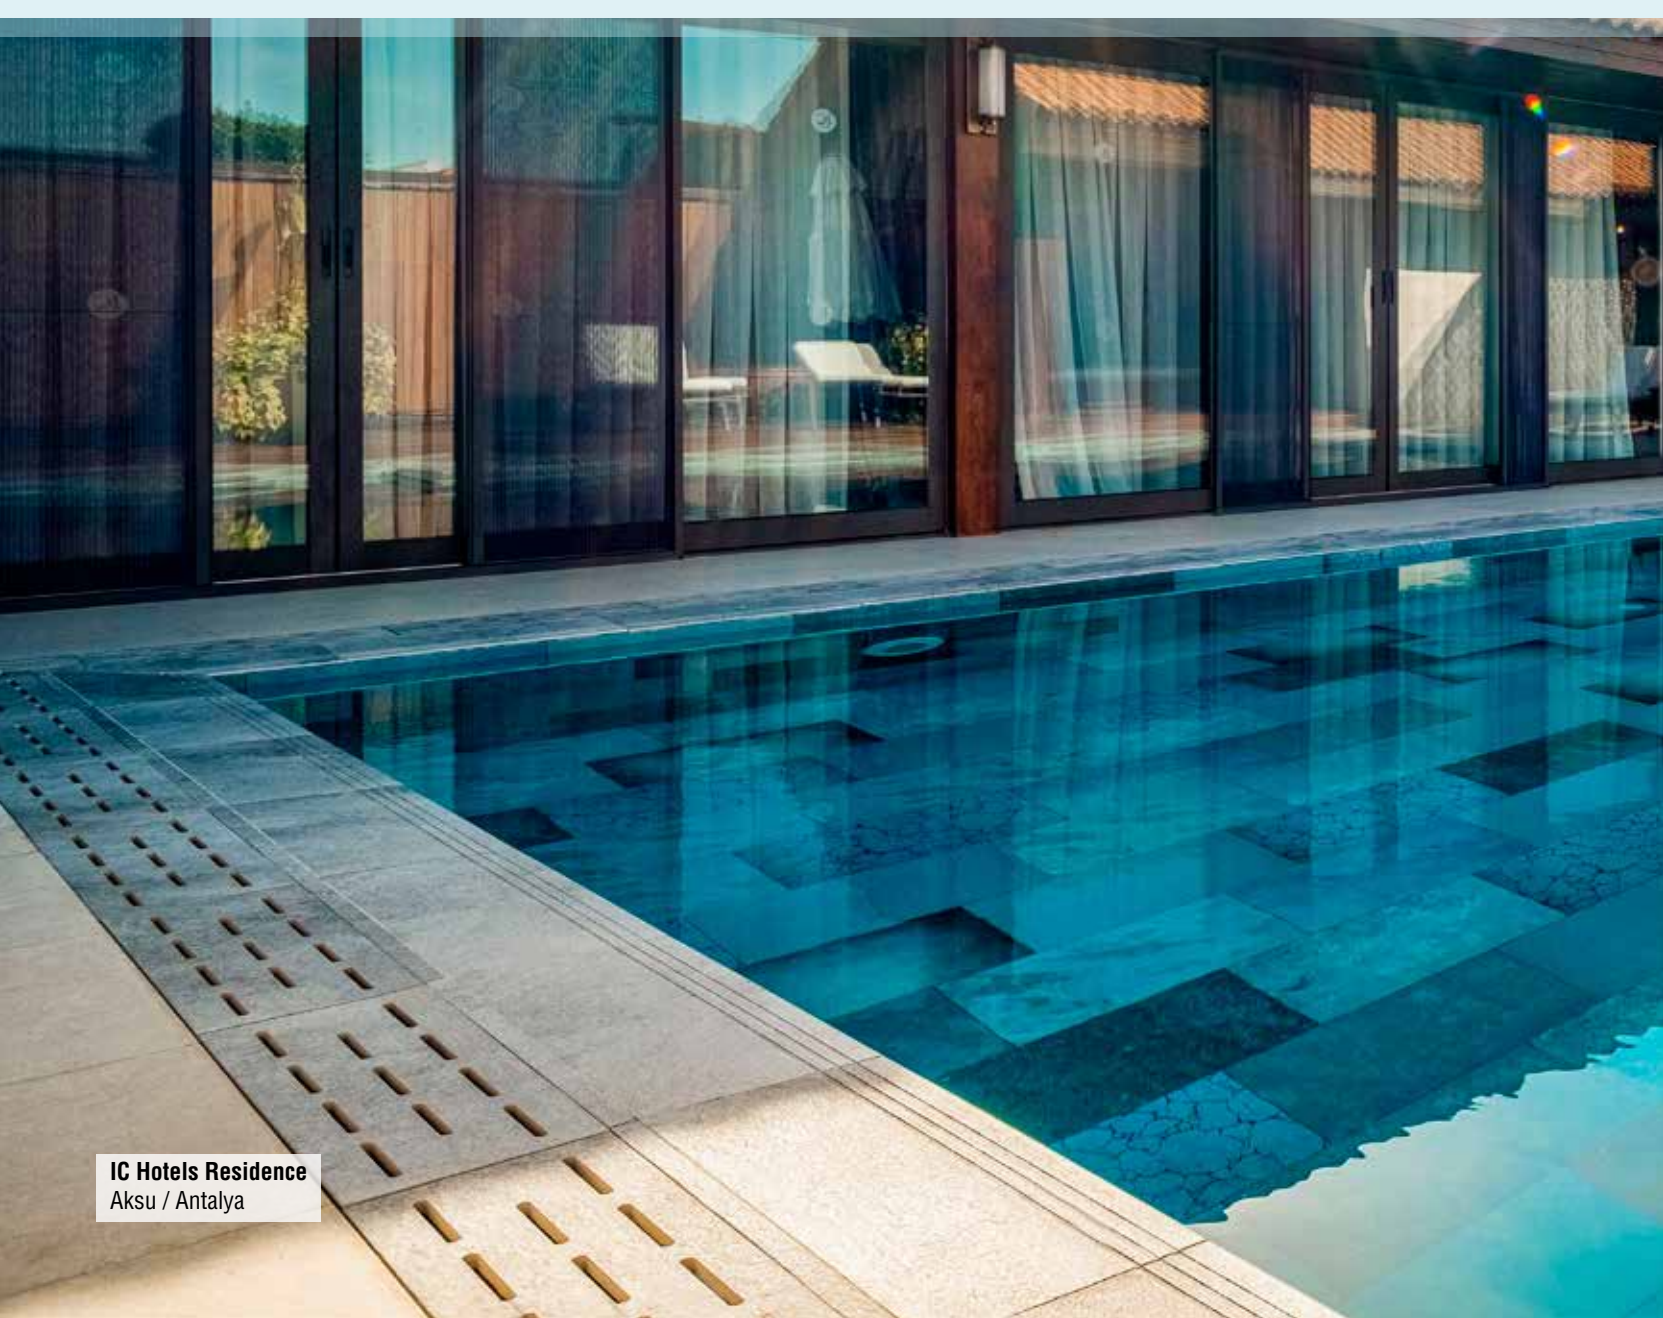

NATURAL SERIES

33x66 cm

*Katalogdaki tüm karoların merdiven kaymazları üretilmektedir.
*Stair anti-slips are produced of all tiles in this catalog.