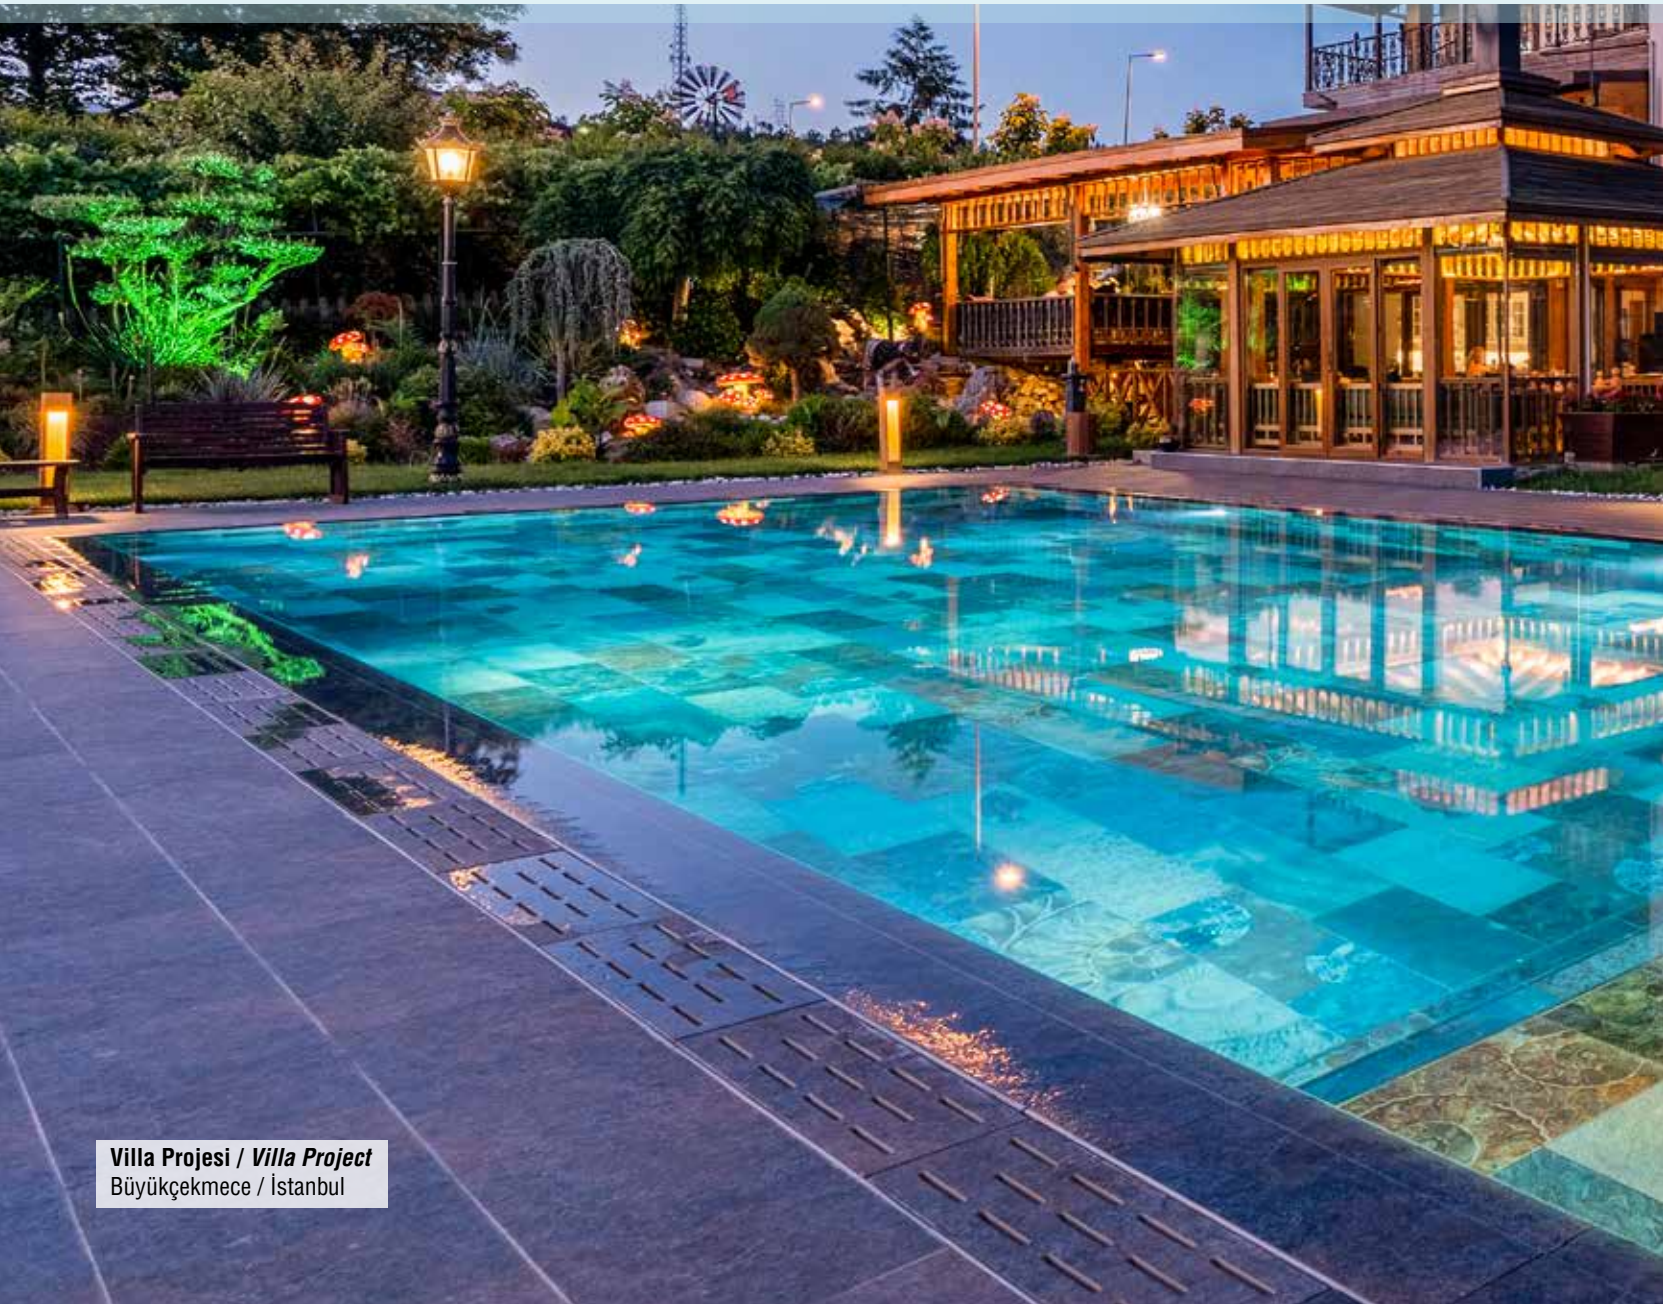

NATURAL SERIES

FM3366

33x66 cm

FM55

FM1010

FM165165

FM3333

FM3366

*Seri 18 faceden oluşmaktadır. Seriyi bozmadan tüm facelerin rastgele döşenmesi tavsiye olunur.

Face seçimi yapılırsa %20 fiyat farkı eklenir.

* The series consists of 18 faces. We recommend laying all the faces randomly without disturbing the series. 20% price difference is added in face selections.