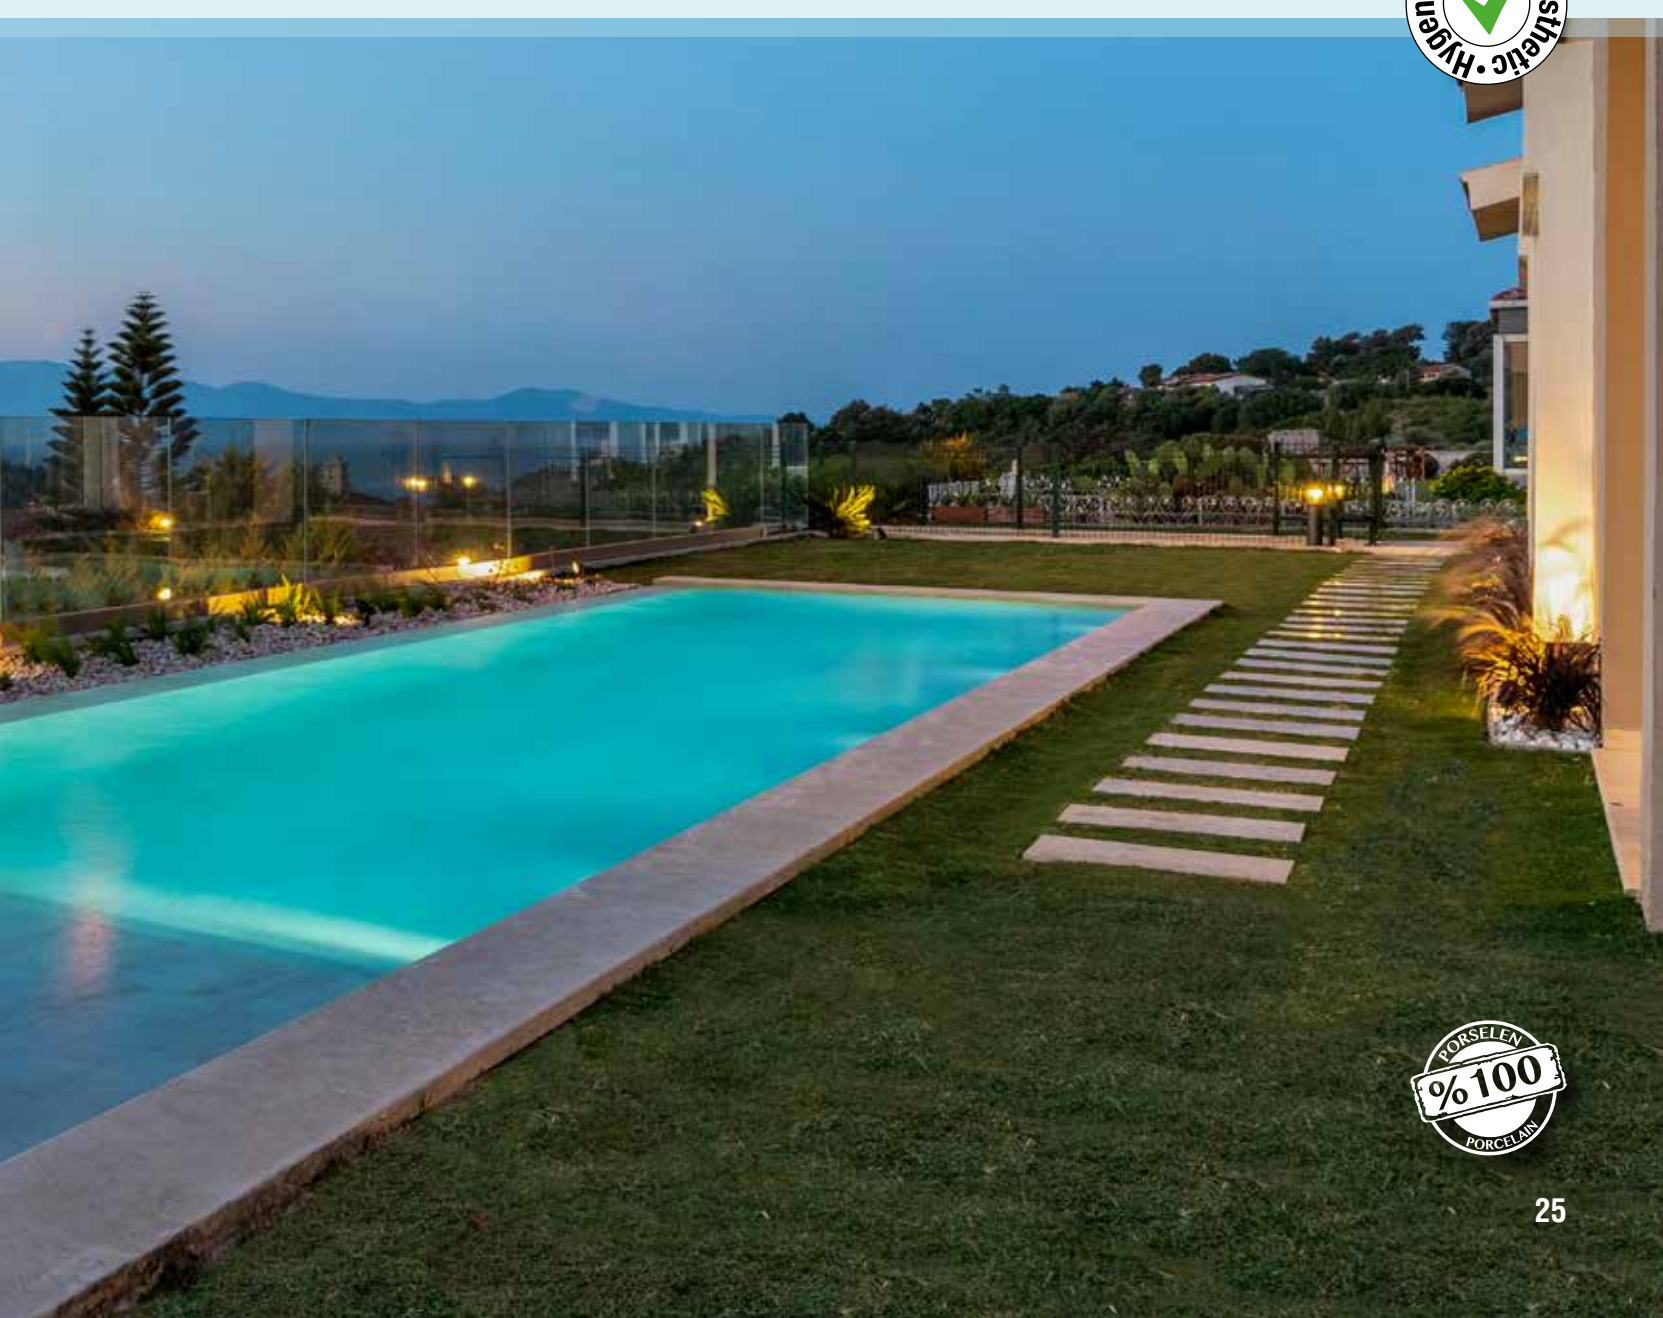

Antique Beige, which appears as the color of nobility and elegance with its harmony with other colors and the feeling of spaciousness it adds to the environment in which it is used, offers a modern and heartwarming atmosphere to the pools. Being one of the lightest shades of natural colors, beige is composed of a mixture of earthy brown and pure white, reflecting the calm and calming effect of nature on the pools. You can reveal your own style with Antique Beige pool interior tiles, which resemble natural stone with its eye-catching and original lines.