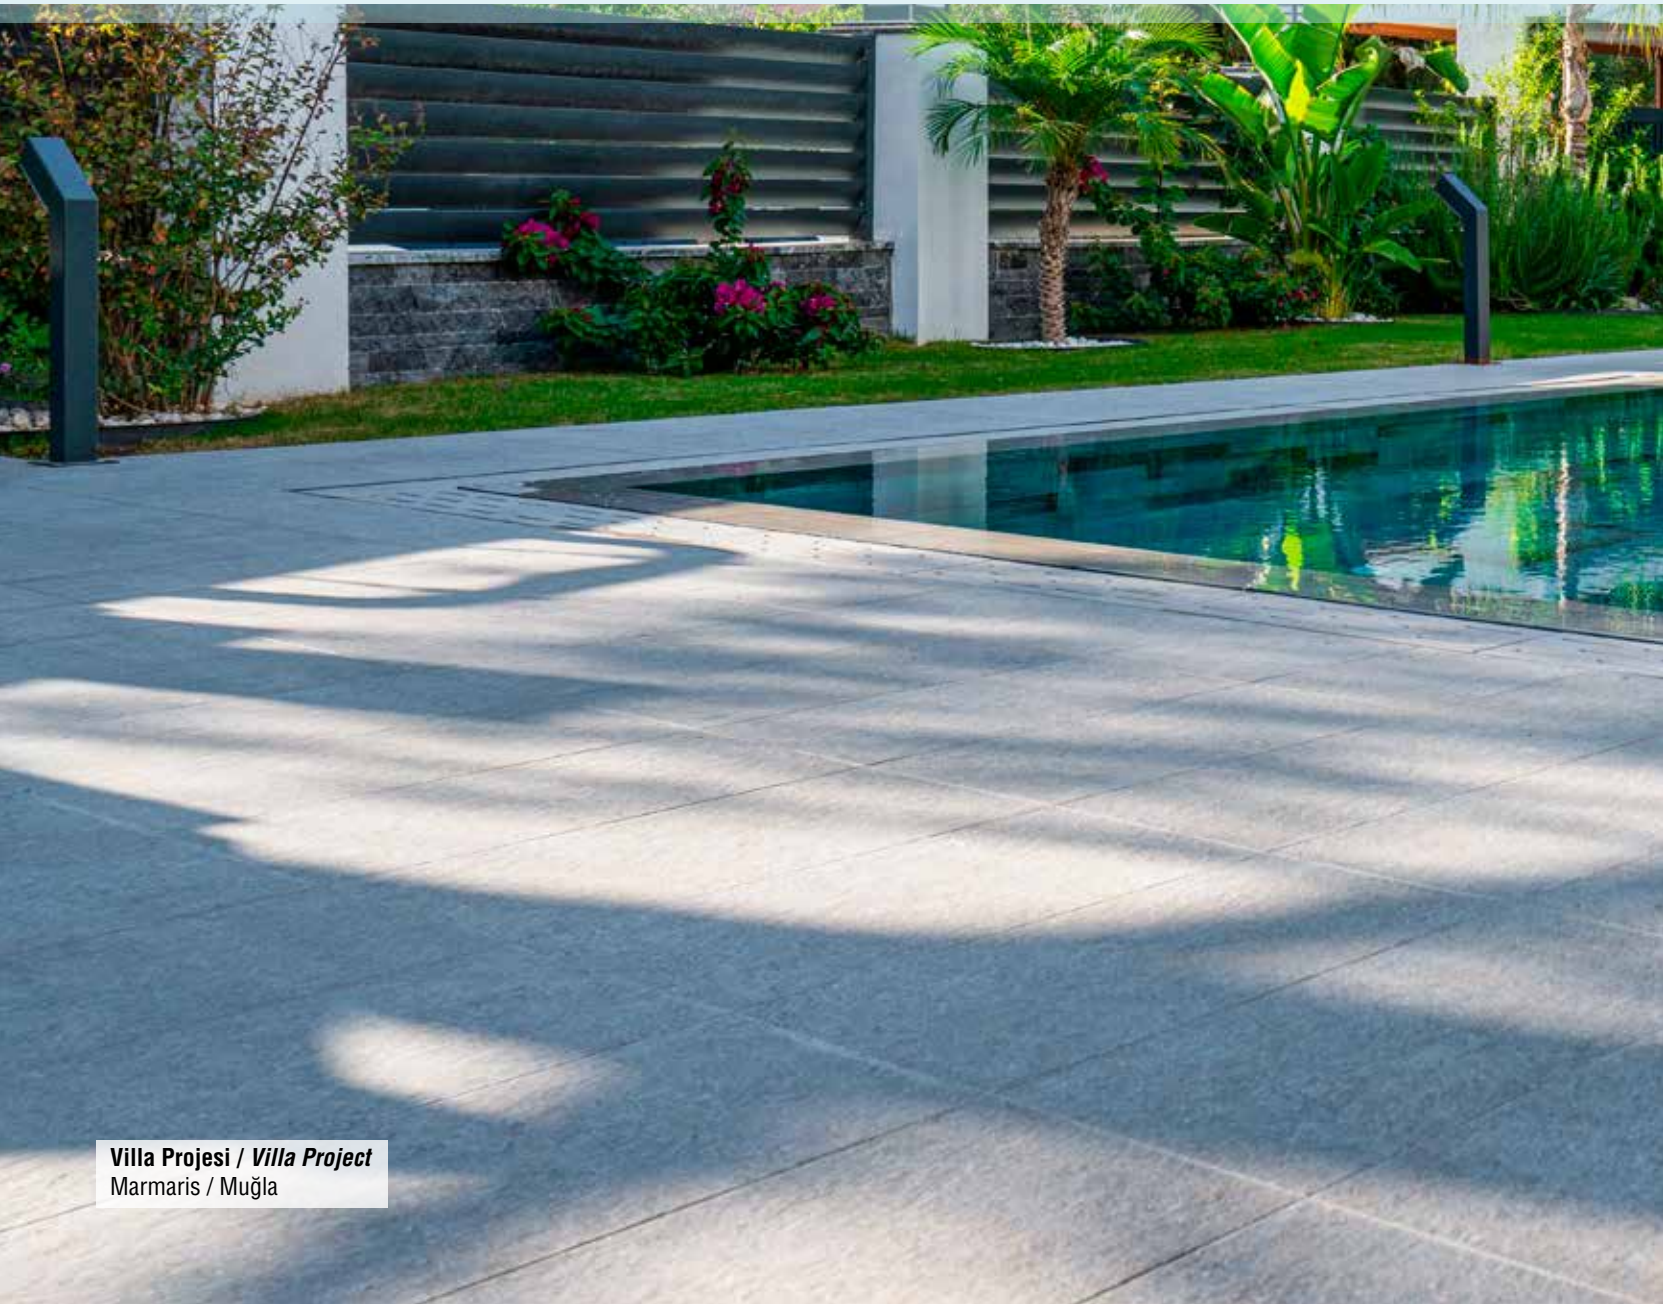

NATURAL SERIES

CE3366

33x66 cm

*Tutamak, ızgara ve teras kaymazları arasında doğal görünümünden dolayı ton farkı olabilir.

*There may be a tonal difference between the handle, grids and terrace anti-slip tiles due to the natural appearance.