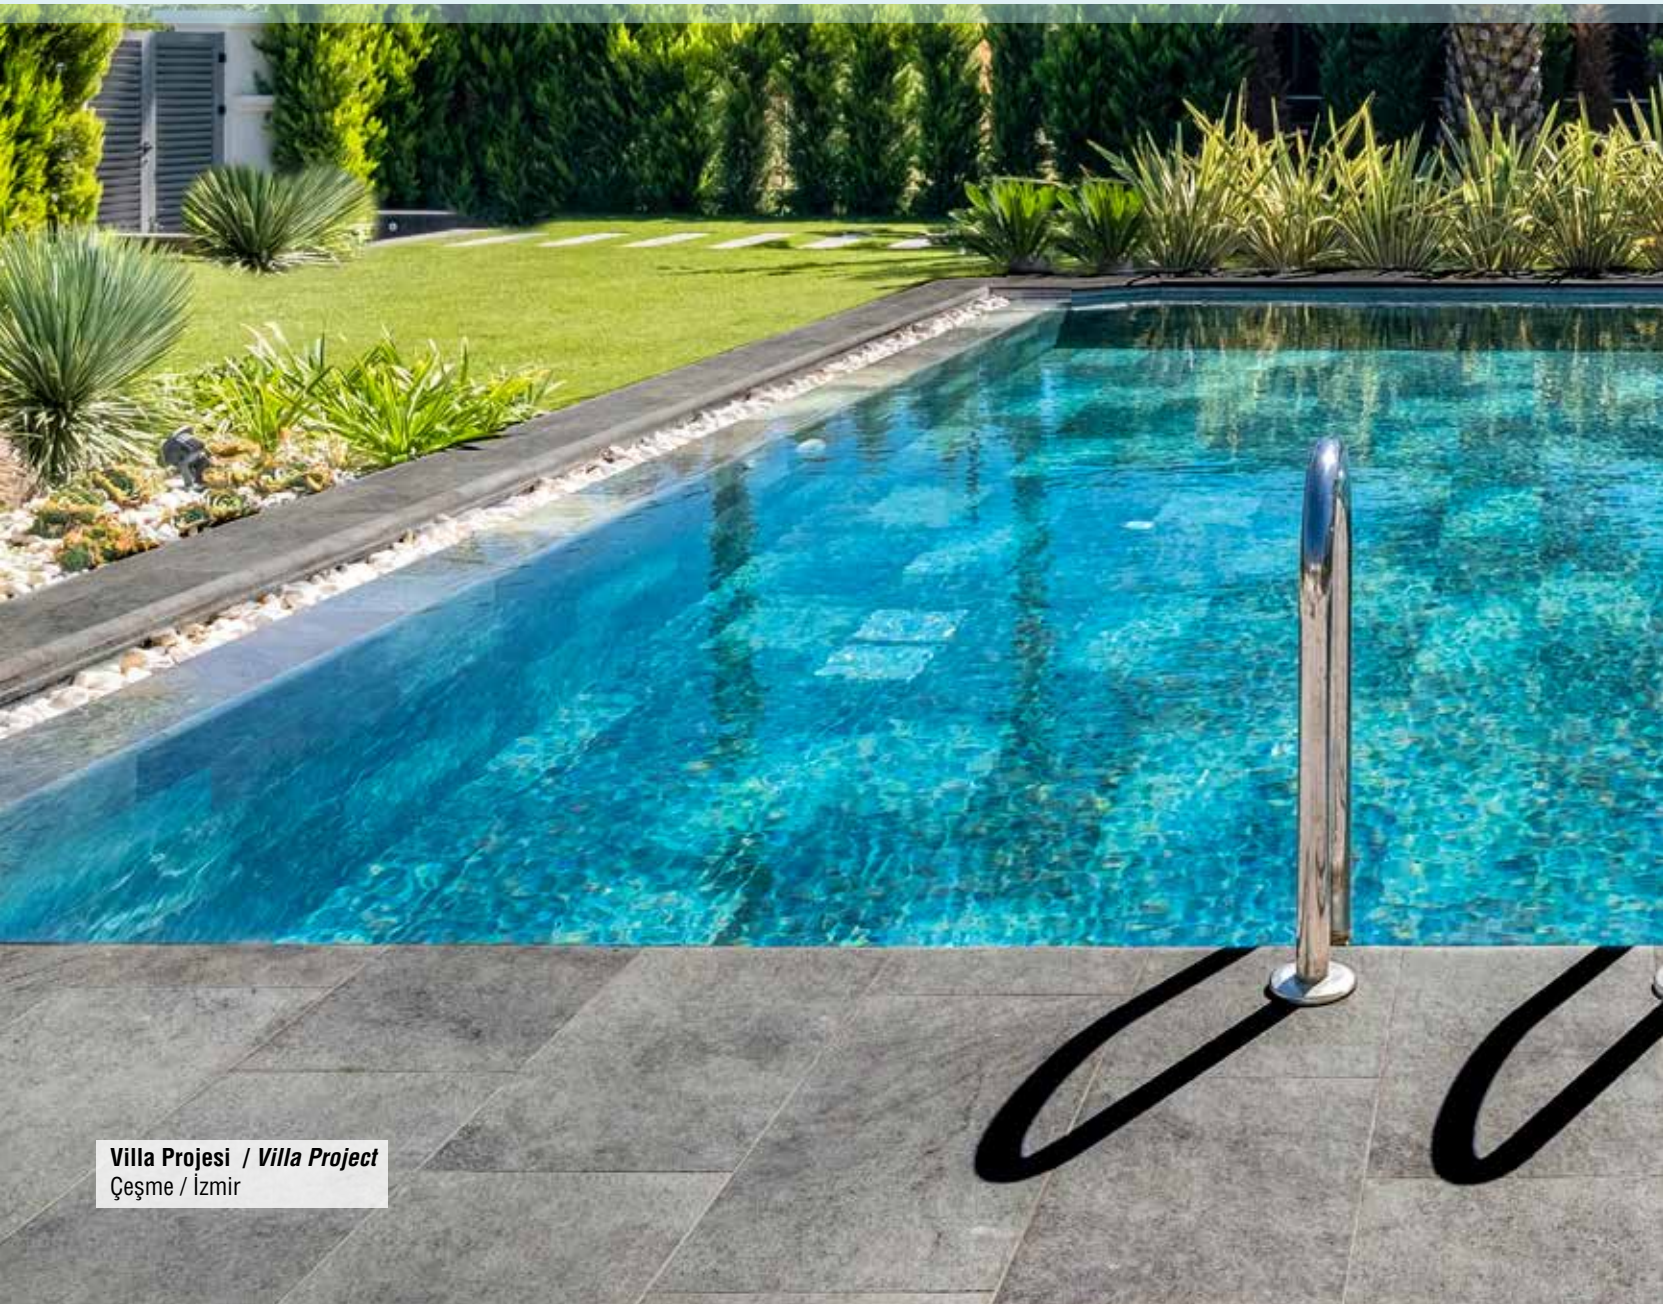

NATURAL SERIES

PGA3366

33x66 cm

*Tutamak, ızgara ve teras kaymazları arasında doğal görünümünden dolayı ton farkı olabilir.

*There may be a tonal difference between the handle, grids and terrace anti-slip tiles due to the natural appearance.