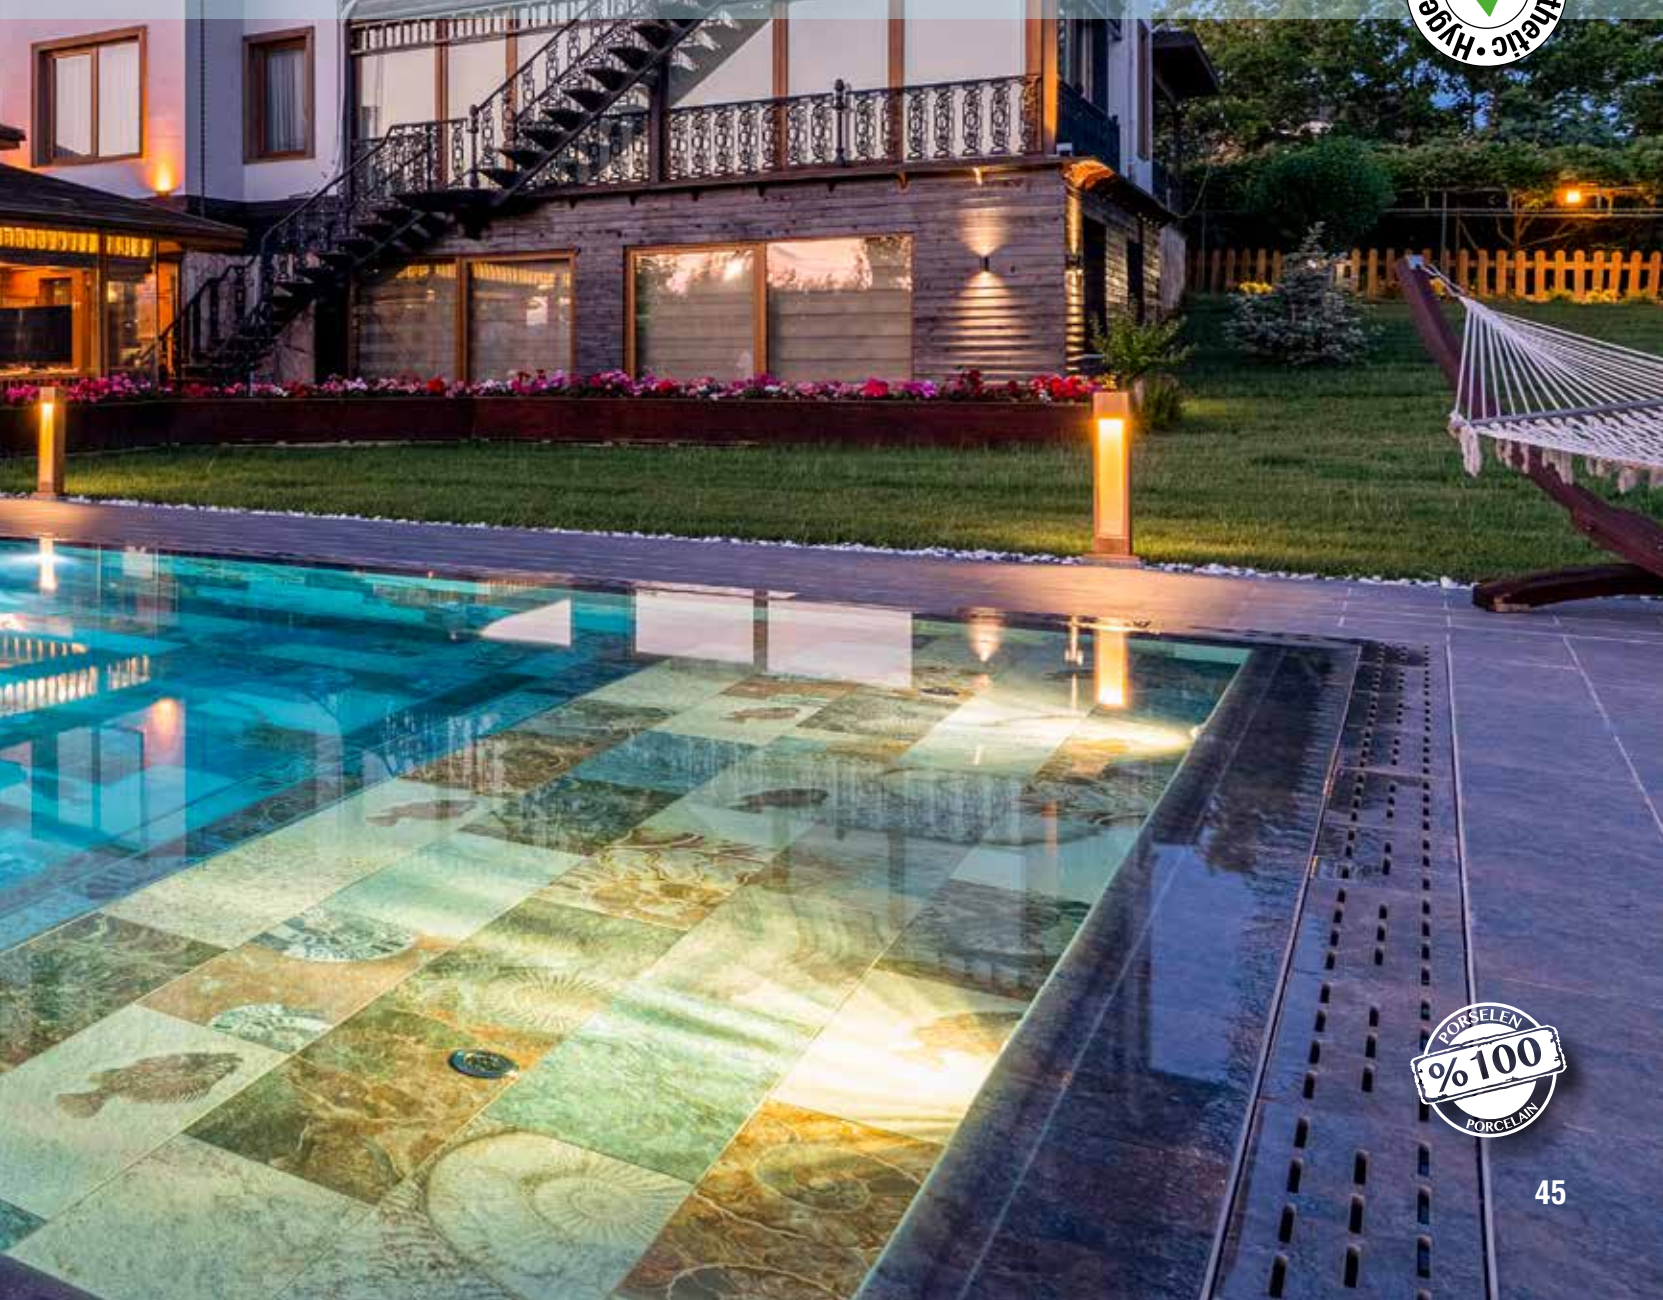

Inspired by the petrified, lively and lively pieces found in the rocks at the bottom of the shallow seas, Fossil Mix represents a nobility beyond time with the motifs used on its surface. Adding movement to pools with its lines reflecting life in the sea, Fossil Mix offers a concept that will lead new trends by inspiring a rich design with different flooring combinations. Bringing life to pools, Fossil Mix is as real as nature, as fascinating as nature with its unique texture...