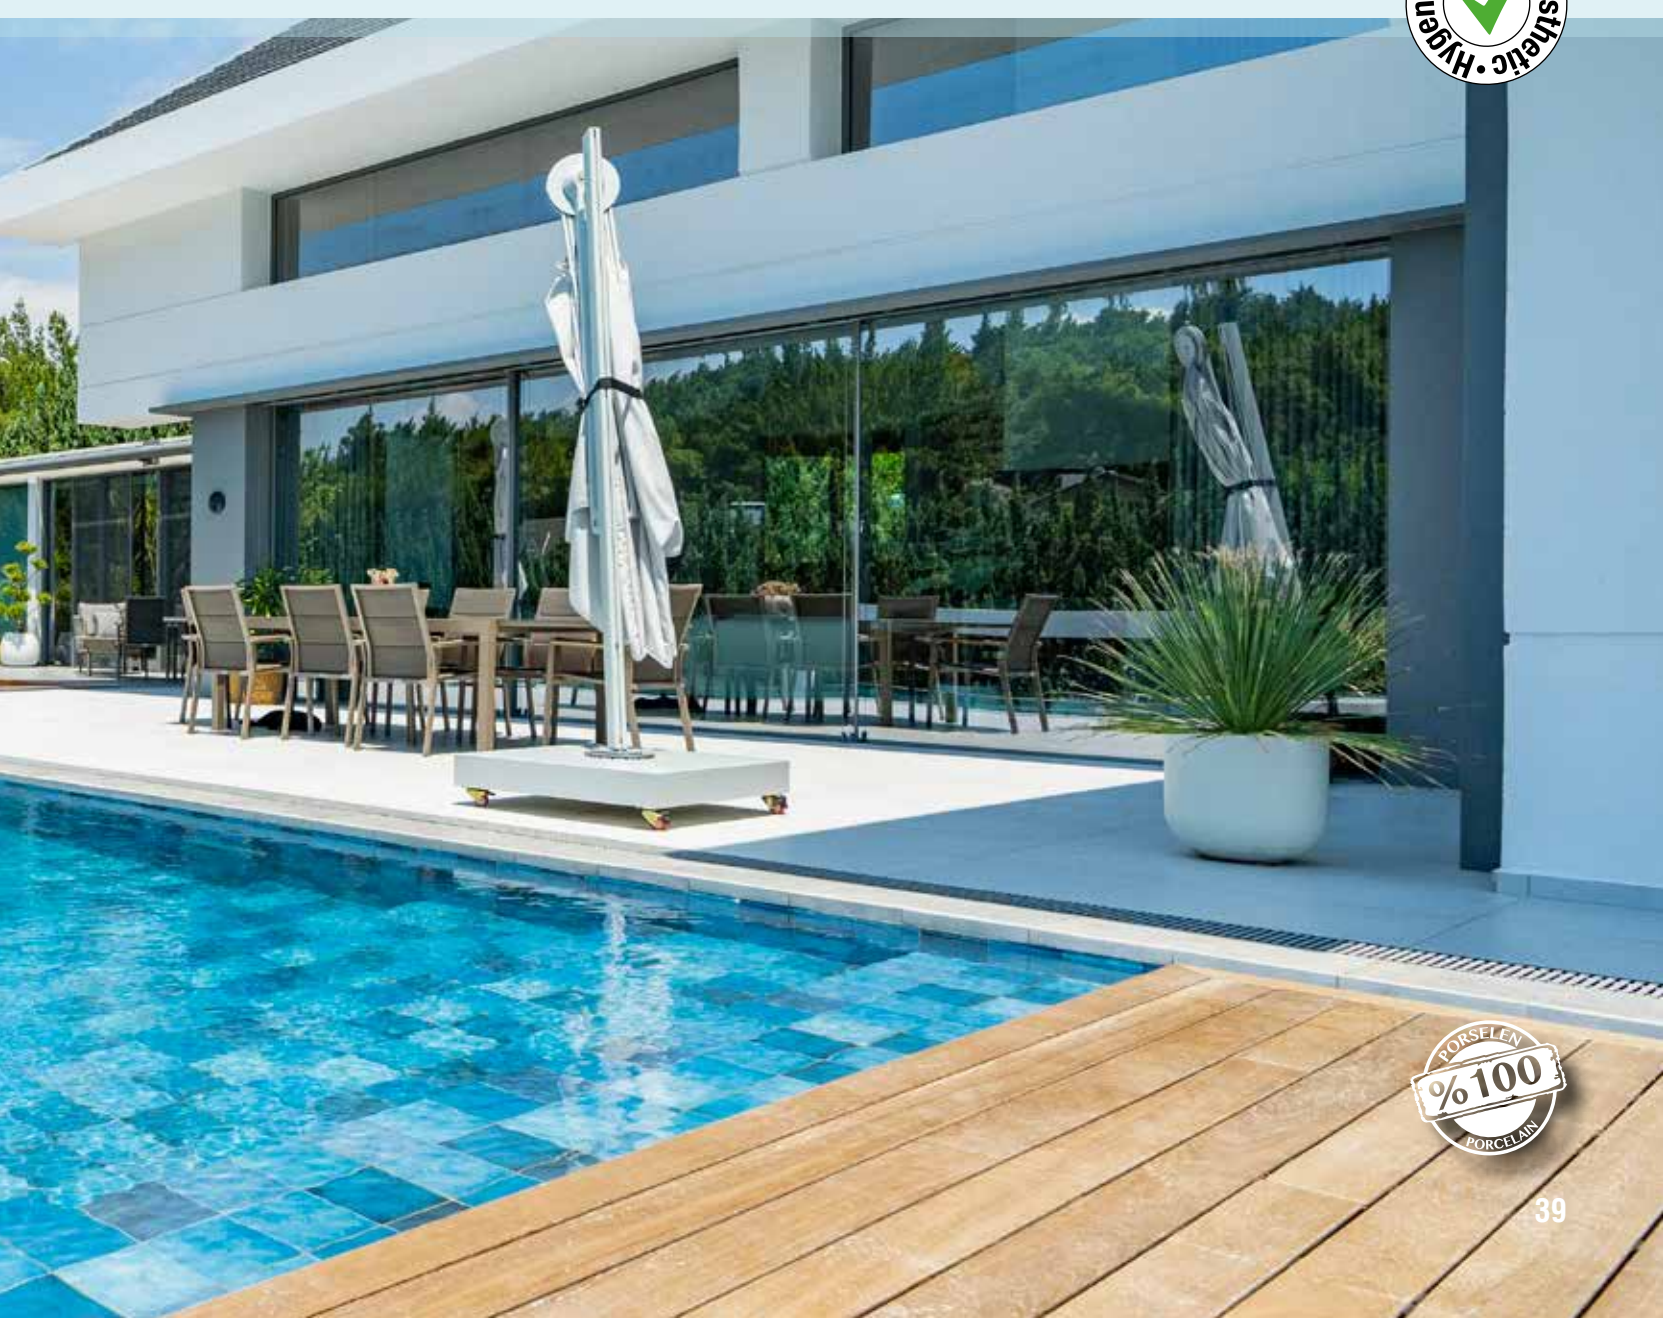

Piazza Cobalt, in dark and deep blue tones, creates fun and colorful living spaces with the dynamic atmosphere it adds to the pools. Reflecting a striking concept with its flamboyant design, Piazza Cobalt brings an energetic atmosphere to the pools with its dominant colors. These tiles, which contain the most vital colors of blue, symbolize the color of the sky and the vast oceans, and bring peace and comfort to the pools by evoking freedom. If you want to have an assertive-looking pool, you can choose Piazza Cobalt.