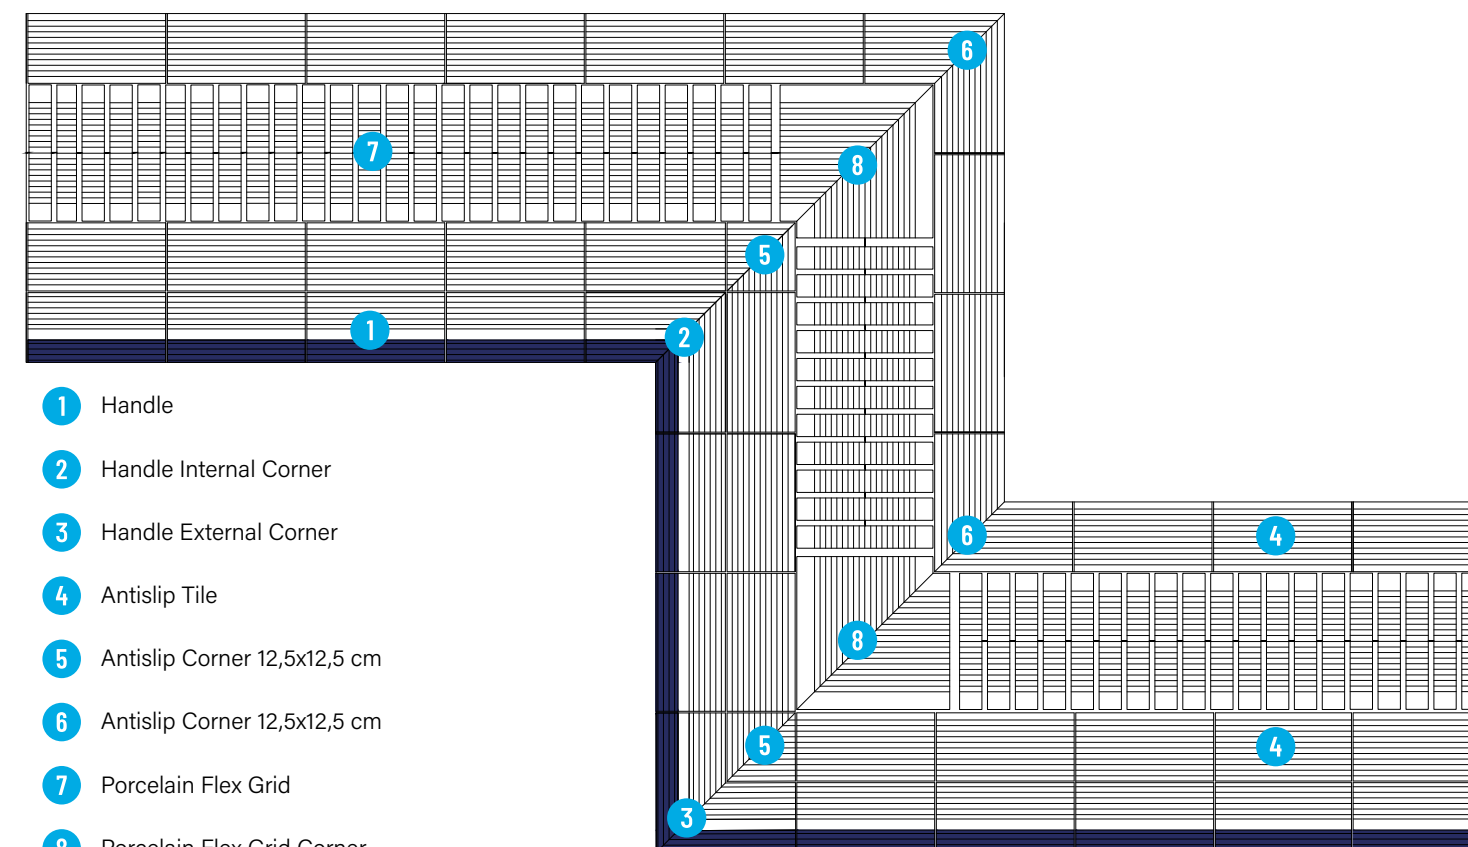

Universal Handle and Corners