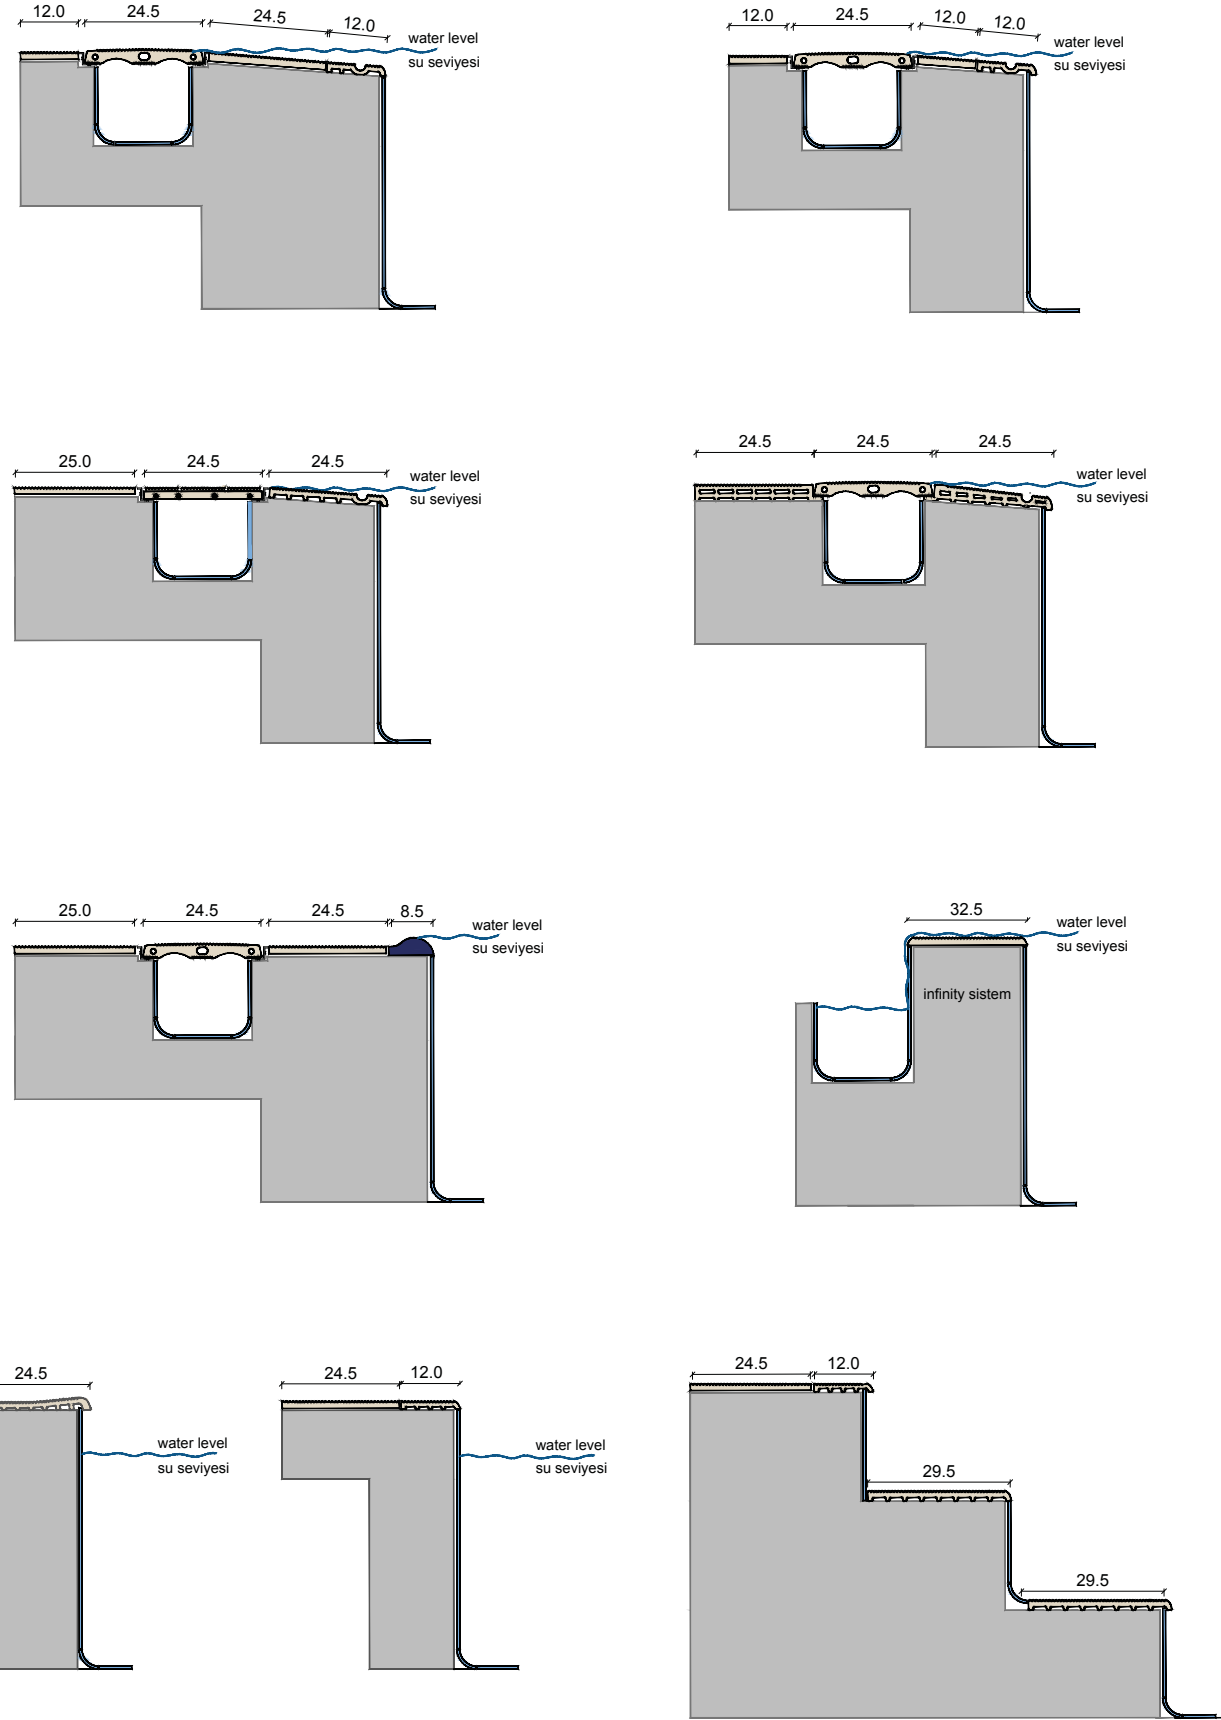

Pool Systems and Details

Serapool Technical Specification