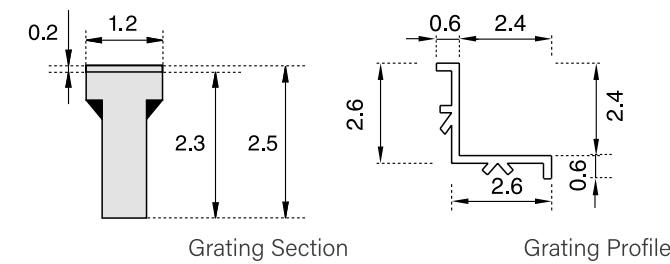

Niche Type Profiled Channel-2 (White)

Niche Type Profiled Channel-2 (Grey)

Niche Type Profiled Channel-2 (Cobalt)

Stainless Steel Wire ABS Grating

SINGLE JOINT

DOUBLE JOINT

Grating Corners 90°

Grating Corners 45°

Grating Profiles

* Limited with stock quantity. / Stoklarla sınırlıdır.