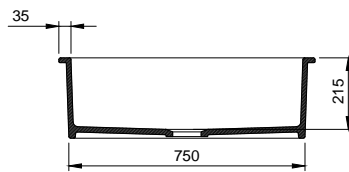

1362

Tezgah Altı Mutfak Eviyesi 81 cm
Undermount/Drop in Kitchen Sink 81cm
Lavello Sottopiano 81cm