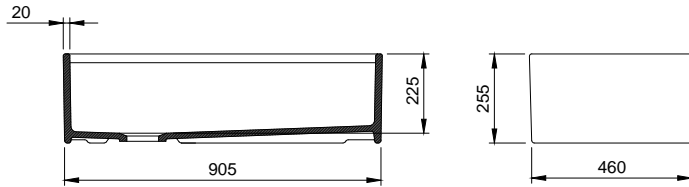

1504

Tezgah Önü Mutfak Eviyesi 91 cm
Apron Front Single Bowl Kitchen Sink
Con Vasca Singola Frontale 91 cm

1505

Tezgah Önü Mutfak Eviyesi 91 cm
Apron Front Single Bowl Kitchen Sink 91 cm
Con Vasca Doppio Frontale 91 cm