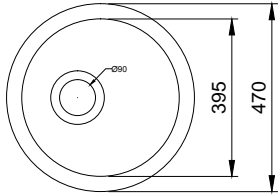

1361

Tezgah Altı Mutfak Eviyesi 47 cm
Undermount/Drop in Round Kitchen Sink 47 cm
Lavello Sottopiano Tondo 47 cm