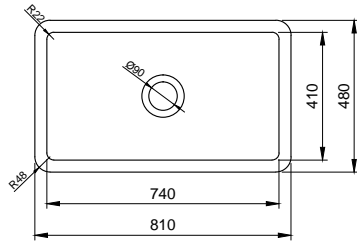

1362

Tezgah Altı Mutfak Eviyesi 81 cm
Undermount/Drop in Kitchen Sink 81cm
Lavello Sottopiano 81cm