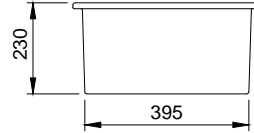

1361

Tezgah Altı Mutfak Eviyesi 47 cm
Undermount/Drop in Round Kitchen Sink 47 cm
Lavello Sottopiano Tondo 47 cm