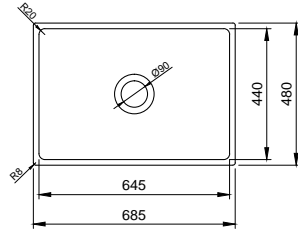

1356

Tezgah Önü Mutfak Eviyesi 68 cm
Apron Front Single Bowl Kitchen Sink 68 cm
Con Vasca Singola Frontale 68 cm

1358

Tezgah Altı Mutfak Eviyesi 30 cm
Undermount/Drop in Kitchen Sink 30 cm
Lavello Sottopiano 30 cm

1359

Tezgah Altı Mutfak Eviyesi 45 cm
Undermount/Drop in Kitchen Sink 45 cm
Lavello Sottopiano 45 cm