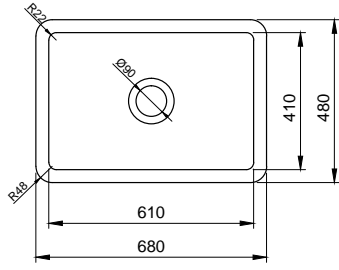

1360

Tezgah Altı Mutfak Eviyesi 68 cm
Undermount/Drop in Kitchen Sink 68 cm
Lavello Sottopiano 68 cm