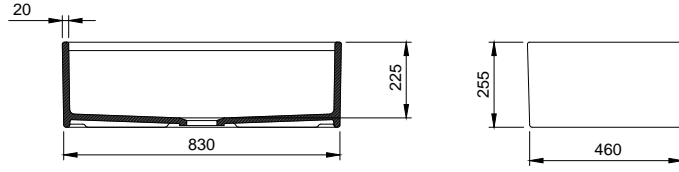

1504

Tezgah Önü Mutfak Eviyesi 91 cm
Apron Front Single Bowl Kitchen Sink
Con Vasca Singola Frontale 91 cm

1505

Tezgah Önü Mutfak Eviyesi 91 cm
Apron Front Single Bowl Kitchen Sink 91 cm
Con Vasca Doppio Frontale 91 cm

1506

Tezgah Altı Çift Gözlü Mutfak Eviyesi 85 cm
Undermount/Drop in Double Kitchen Sink 85 cm
Lavello Sottopiano Doppio 85 cm