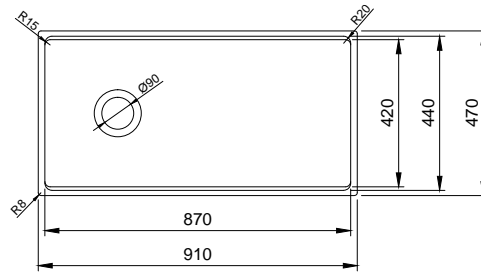

1504

Tezgah Önü Mutfak Eviyesi 91 cm
Apron Front Single Bowl Kitchen Sink
Con Vasca Singola Frontale 91 cm

1505

Tezgah Önü Mutfak Eviyesi 91 cm
Apron Front Single Bowl Kitchen Sink 91 cm
Con Vasca Doppio Frontale 91 cm