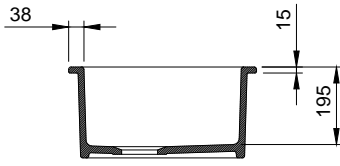

1361

Tezgah Altı Mutfak Eviyesi 47 cm
Undermount/Drop in Round Kitchen Sink 47 cm
Lavello Sottopiano Tondo 47 cm