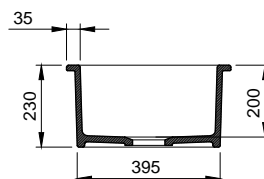

1358

Tezgah Altı Mutfak Eviyesi 30 cm
Undermount/Drop in Kitchen Sink 30 cm
Lavello Sottopiano 30 cm