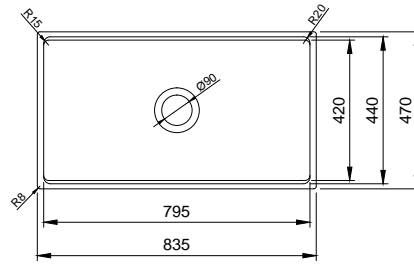

1504

Tezgah Önü Mutfak Eviyesi 91 cm
Apron Front Single Bowl Kitchen Sink
Con Vasca Singola Frontale 91 cm

1505

Tezgah Önü Mutfak Eviyesi 91 cm
Apron Front Single Bowl Kitchen Sink 91 cm
Con Vasca Doppio Frontale 91 cm

1506

Tezgah Altı Çift Gözlü Mutfak Eviyesi 85 cm
Undermount/Drop in Double Kitchen Sink 85 cm
Lavello Sottopiano Doppio 85 cm