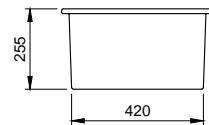

1362

Tezgah Altı Mutfak Eviyesi 81 cm
Undermount/Drop in Kitchen Sink 81cm
Lavello Sottopiano 81cm