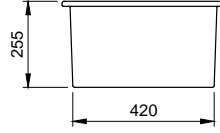

1358

Tezgah Altı Mutfak Eviyesi 30 cm
Undermount/Drop in Kitchen Sink 30 cm
Lavello Sottopiano 30 cm

1359

Tezgah Altı Mutfak Eviyesi 45 cm
Undermount/Drop in Kitchen Sink 45 cm
Lavello Sottopiano 45 cm

1360