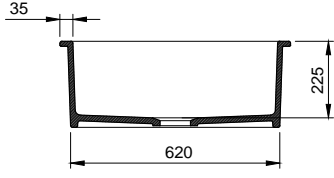

1358

Tezgah Altı Mutfak Eviyesi 30 cm
Undermount/Drop in Kitchen Sink 30 cm
Lavello Sottopiano 30 cm

1359

Tezgah Altı Mutfak Eviyesi 45 cm
Undermount/Drop in Kitchen Sink 45 cm
Lavello Sottopiano 45 cm

1360