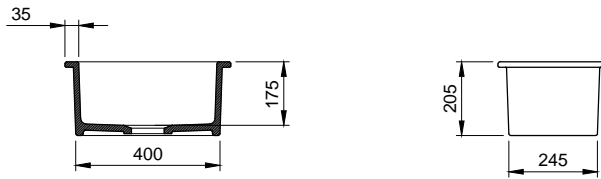

1358

Tezgah Altı Mutfak Eviyesi 30 cm
Undermount/Drop in Kitchen Sink 30 cm
Lavello Sottopiano 30 cm