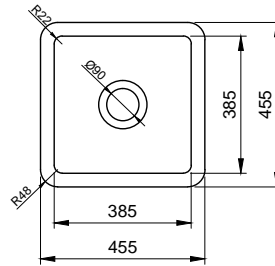

1358

Tezgah Altı Mutfak Eviyesi 30 cm
Undermount/Drop in Kitchen Sink 30 cm
Lavello Sottopiano 30 cm