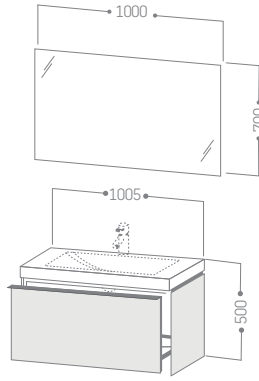

Ölçüler mm cinsinden yazılmıştır.

Light & Mirror

Ayna 80 cm

~~26.118 ₺~~ 15.450 ₺

Light & Mirror

Ayna 100 cm

~~28.542 ₺~~ 16.775 ₺

Light & Mirror

Aynalı Dolap 81 cm

~~51.271 ₺~~ 29.360 ₺

L-Cube

Boy Dolap

~~33.352 ₺~~ 19.025 ₺

B.2

Batarya, Medium, Pop-up

~~7.566 ₺~~ 4.830 ₺

B.2

Batarya, Medium, Pop-up

~~7.566 ₺~~ 4.830 ₺

Light & Mirror

Aynalı Dolap 101 cm

~~55.270 ₺~~ 31.650 ₺

D-Neo

Dolap + Lavabo + Sifon

~~43.813 ₺~~ 22.765 ₺

D-Neo

Dolap + Lavabo + Sifon

~~50.665 ₺~~ 24.565 ₺

#16 Siyah Meşe #21 Koyu Ceviz #79 Doğal Ceviz #30 Doğal Meşe