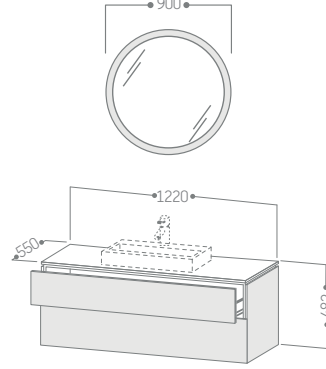

L-Cube

Light & Mirror

Aynalı Dolap

81 cm	51.271 ₺	29.360 ₺
101 cm	55.270 ₺	31.650 ₺
121 cm	61.633 ₺	35.235 ₺

Light & Mirror

Ayna 70 cm

~~69.798 ₺~~ **42.120 ₺**

Light & Mirror