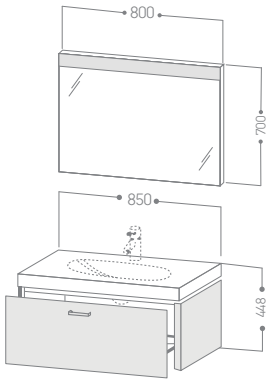

Ölçüler mm cinsinden yazılmıştır.

Light & Mirror

Ayna 80 cm

~~20.634 ₺~~ **11.865 ₺**

Light & Mirror

Ayna 80 cm

~~20.634 ₺~~ **11.865 ₺**

Light & Mirror

Aynalı Dolap 81 cm

~~51.271 ₺~~ **29.360 ₺**

L-Cube

Boy Dolap

~~33.352 ₺~~ **19.025 ₺**

B.2

Batarya, Medium, Pop-up

~~7.566 ₺~~ **4.830 ₺**

B.2

Batarya, Medium, Pop-up

~~7.566 ₺~~ **4.830 ₺**

Light & Mirror

Aynalı Dolap 101 cm

~~55.270 ₺~~ **31.650 ₺**

XBase & D-Code

Dolap + Lavabo + Sifon

~~31.583 ₺~~ **16.855 ₺**

XBase & D-Code

Dolap + Lavabo + Sifon

~~38.645 ₺~~ **21.595 ₺**

#49 Grafit Mat #21 Koyu Ceviz #30 Dođal Meşe #18 Beyaz Mat