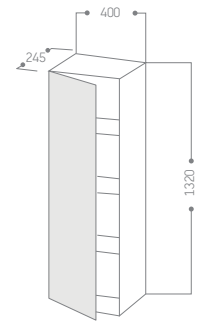

Ölçüler mm cinsinden yazılmıştır.

Light & Mirror

Ayna 80 cm

~~20.634 ₺~~ **11.865 ₺**

Light & Mirror

Ayna 80 cm

~~20.634 ₺~~ **11.865 ₺**

Light & Mirror

Aynalı Dolap 81 cm

~~51.271 ₺~~ **29.360 ₺**

L-Cube

Boy Dolap

~~33.352 ₺~~ **19.025 ₺**

B.2

Batarya, Medium, Pop-up

~~7.566 ₺~~ **4.830 ₺**

B.2

Batarya, Medium, Pop-up

~~7.566 ₺~~ **4.830 ₺**

Light & Mirror

Aynalı Dolap 101 cm

~~55.270 ₺~~ **31.650 ₺**

XBase & D-Code

Dolap + Lavabo + Sifon

~~31.583 ₺~~ **16.855 ₺**

XBase & D-Code

Dolap + Lavabo + Sifon

~~38.645 ₺~~ **21.595 ₺**

#49 Grafit Mat #21 Koyu Ceviz #30 Dođal Meşe #18 Beyaz Mat