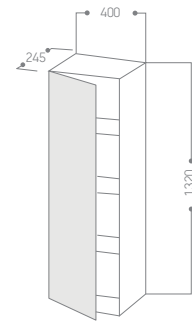

Ölçüler mm cinsinden yazılmıştır.

Light & Mirror

Ayna 70 cm

~~28.506 ₺~~ **16.415 ₺**

Light & Mirror

Ayna 90 cm

~~34.296 ₺~~ **19.645 ₺**

Light & Mirror

Aynalı Dolap 81 cm

~~51.271 ₺~~ **29.360 ₺**

L-Cube

Boy Dolap

~~33.352 ₺~~ **19.025 ₺**

A.1

Batarya, X-Large

~~7.212 ₺~~ **4.685 ₺**

A.1

Batarya, X-Large

~~7.212 ₺~~ **4.685 ₺**

Light & Mirror

Aynalı Dolap 101 cm

~~55.270 ₺~~ **31.650 ₺**

D-Neo

Dolap + Lavabo + Sifon + Kapak

~~61.966 ₺~~ **31.035 ₺**

D-Neo

Dolap + Lavabo + Sifon + Kapak

~~64.199 ₺~~ **32.295 ₺**

● #16 Siyah Meşe ● #21 Koyu Ceviz ● #79 Doğal Ceviz ● #30 Doğal Meşe