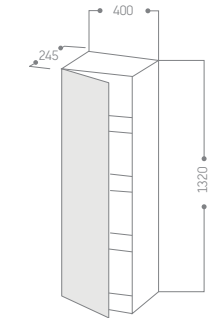

Vero Air C-Bonded

Dolap + Lavabo

~~116.760 tl~~ **67.645 tl**

L-Cube

Boy Dolap

~~33.352 tl~~ **19.025 tl**

Ölçüler mm cinsinden yazılmıştır.

#49 Grafit Mat #21 Koyu Ceviz #79 Doğal Ceviz #30 Doğal Meşe