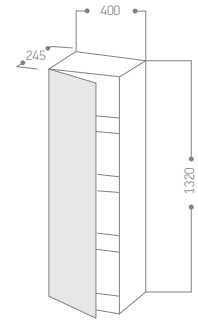

Ölçüler mm cinsinden yazılmıştır.

Light & Mirror

Ayna 80 cm

~~26.118 ₺~~ 15.450 ₺

Light & Mirror

Ayna 100 cm

~~28.542 ₺~~ 16.775 ₺

Light & Mirror

Aynalı Dolap 81 cm

~~51.271 ₺~~ 29.360 ₺

L-Cube

Boy Dolap

~~33.352 ₺~~ 19.025 ₺

B.2

Batarya, Medium, Pop-up

~~7.566 ₺~~ 4.830 ₺

B.2

Batarya, Medium, Pop-up

~~7.566 ₺~~ 4.830 ₺

Light & Mirror

Aynalı Dolap 101 cm

~~55.270 ₺~~ 31.650 ₺

D-Neo

Dolap + Lavabo + Sifon

~~43.813 ₺~~ 22.765 ₺

D-Neo

Dolap + Lavabo + Sifon

~~50.665 ₺~~ 24.565 ₺

#16 Siyah Meşe #21 Koyu Ceviz #79 Doğal Ceviz #30 Doğal Meşe